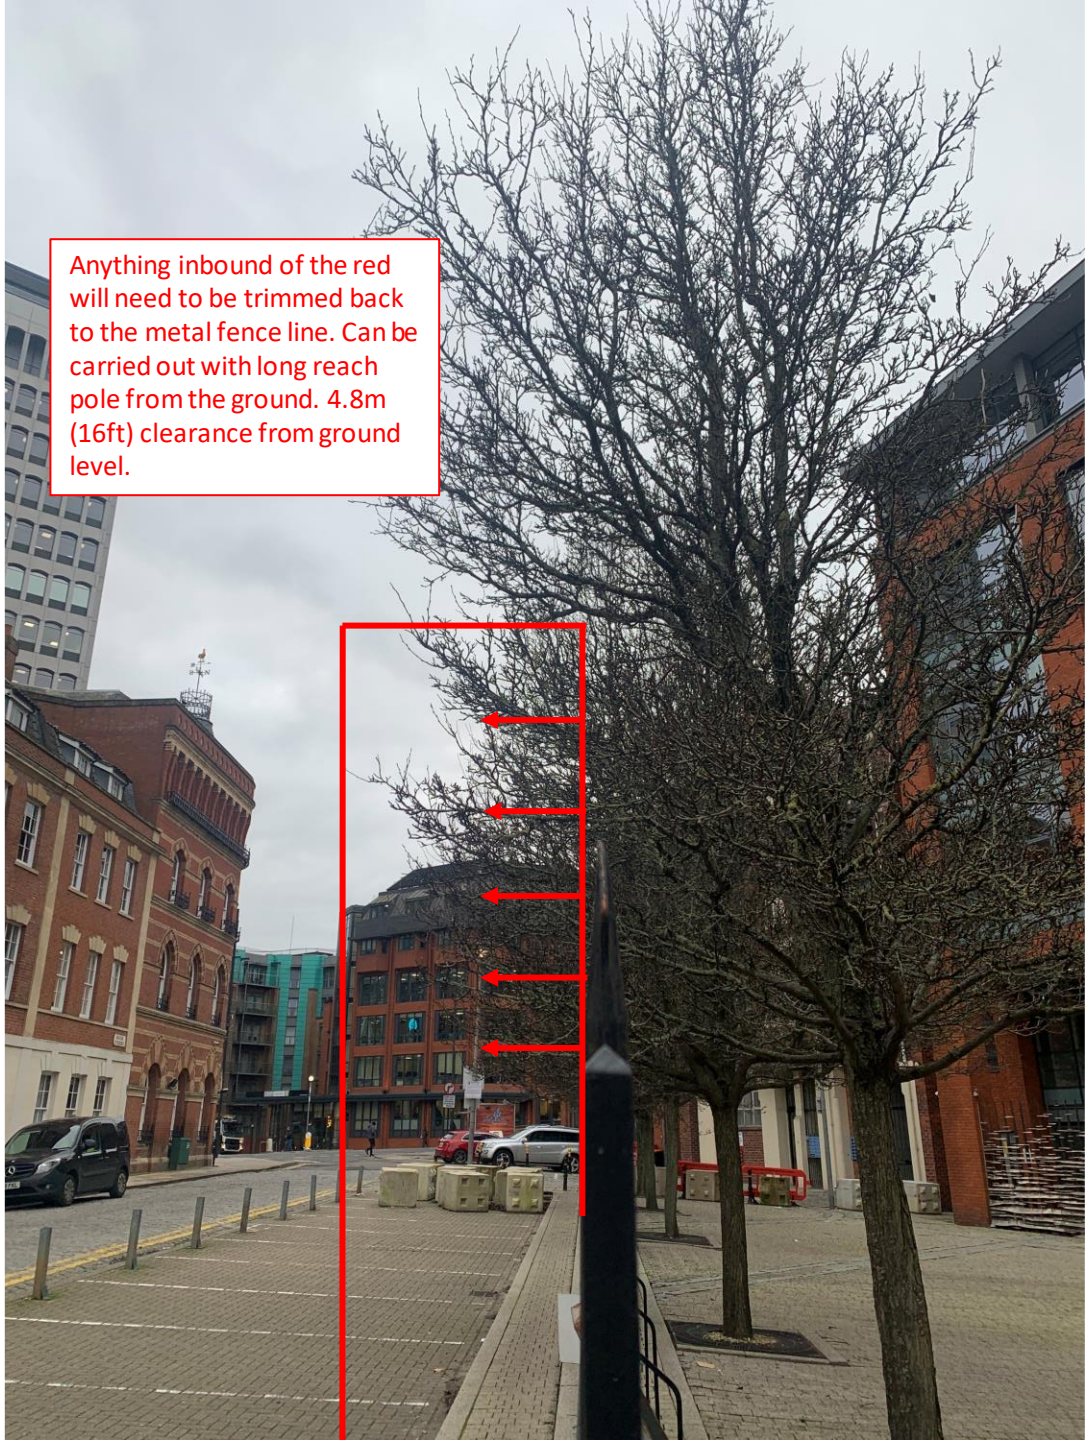

4no. Tree branches to be trimmed back in line with metal fence to accommodate cabin walkway at first floor

Cabin Location

Walkway Footprint

Anything inbound of the red will need to be trimmed back to the metal fence line. Can be carried out with long reach pole from the ground. 4.8m (16ft) clearance from ground level.

Approximate zone requiring trimming

Tree that will require trimming back for raised walkway installation