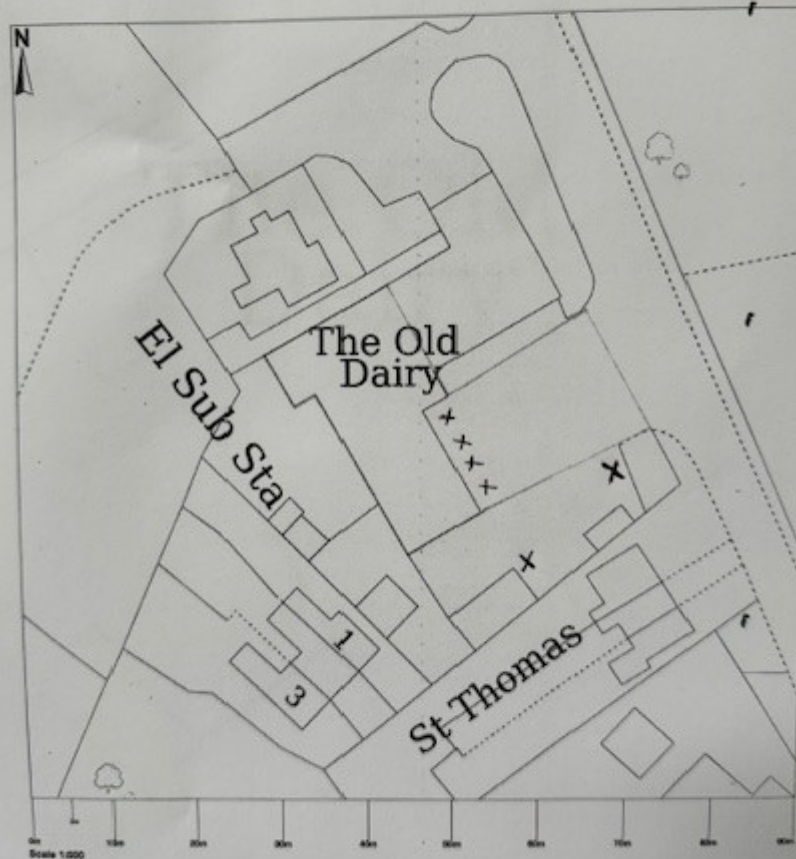

**UK
Planning
Maps**

Flint Owl Bakery, Unit 1, The Old Dairy, Glynde, Lewes, BN8 6SJ

© Crown copyright and database rights 2023 OS 100054135. Map area bounded by: 545561,109098
545651,109188. Produced on 08 August 2023 from the OS National Geographic Database. Supplied by
UKPlanningMaps.com. Unique plan reference: b90e/uk/906412/1329363