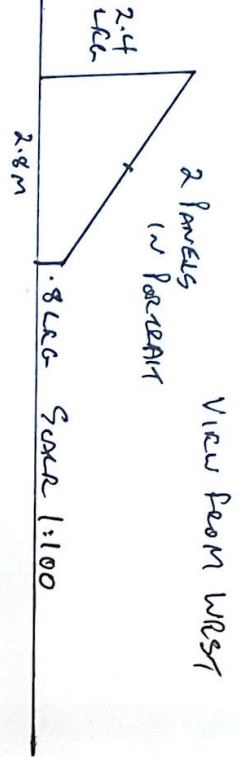

# IVY Cottage Fields Soccer

x = NATIVE HERON SCREEN