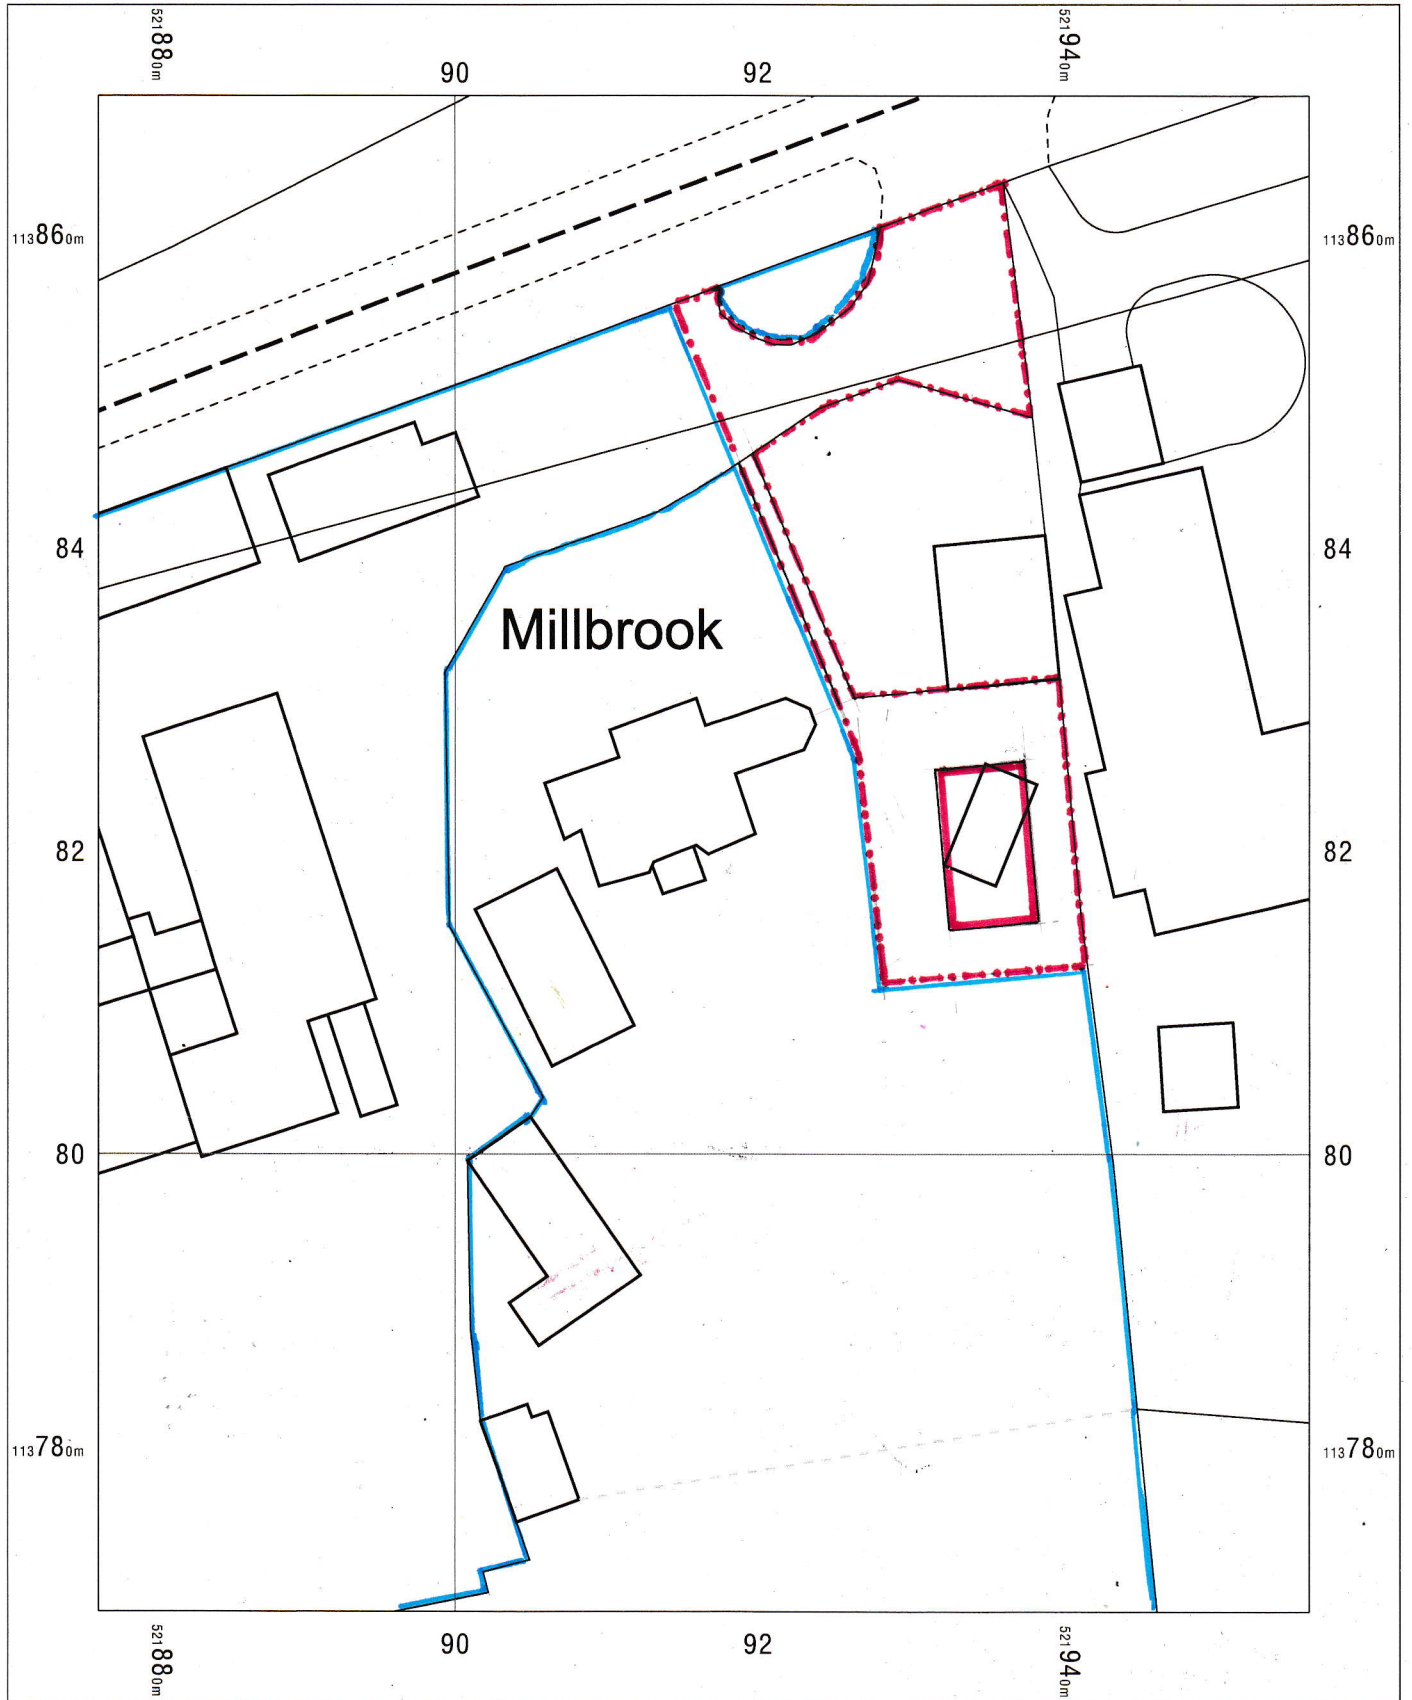

# Millbrook, Horn Lane

OS MasterMap 1250/2500/10000 scale  
Monday, July 3, 2023, ID: BLJT-01112688  
[www.planningapplicationmaps.co.uk](http://www.planningapplicationmaps.co.uk)

1:500 scale print at A4, Centre: 521916 E, 113820 N

©Crown Copyright Ordnance Survey. Licence no. 100051661