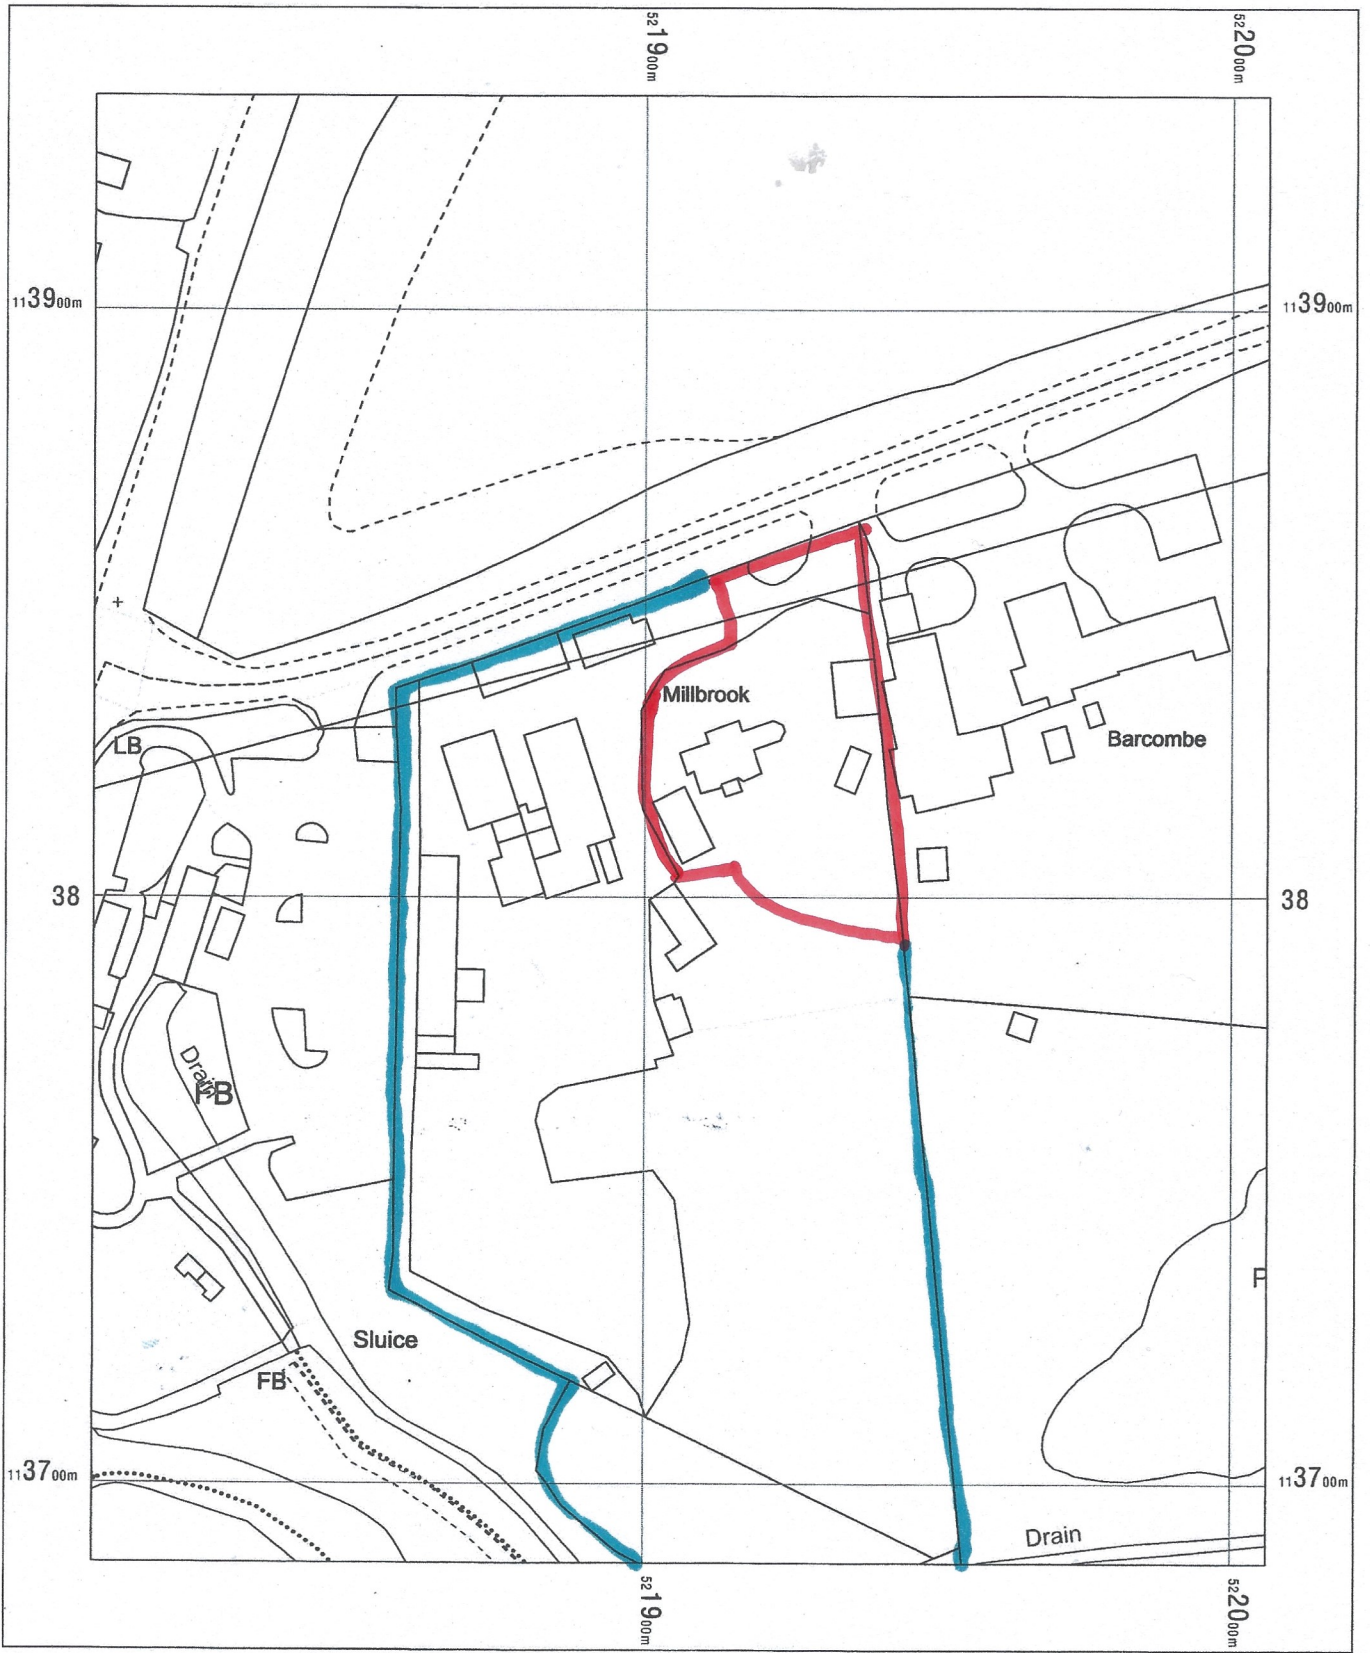

Millbrook, Horn Lane

OS MasterMap 1250/2500/10000 scale
Monday, July 3, 2023, ID: BLIT-01112689
www.planningapplicationmaps.co.uk

1:1250 scale print at A4, Centre: 521906 E, 113812 N

©Crown Copyright Ordnance Survey. Licence no. 100051661