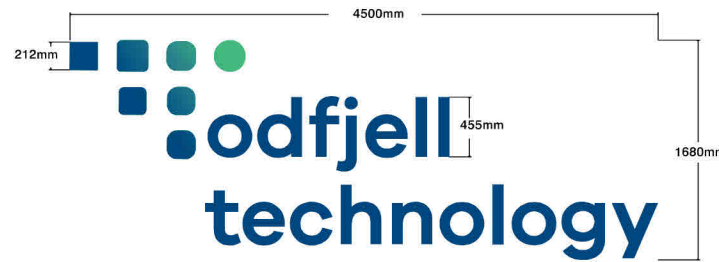

RS Job No:
Purchase Order No:
Artwork by: km
Date: 08/12/2023
File Name: External

Customer: Odfjell Technology
Tel:
Email:
Contact Name: Stuart
Colour/Material Ref:

Please Note:
Road Signs will not proceed without written confirmation &/or **PURCHASE ORDER NUMBER**

Proceed:

Please Change:

Re-Proof:

Note To Customer:

Please check this proof carefully as mistakes can be made. Any changes required should be clearly stated for re-proofing prior to manufacture.

Road Signs cannot accept any responsibility for errors after the artwork has been approved.

Signed: _____

Date: _____