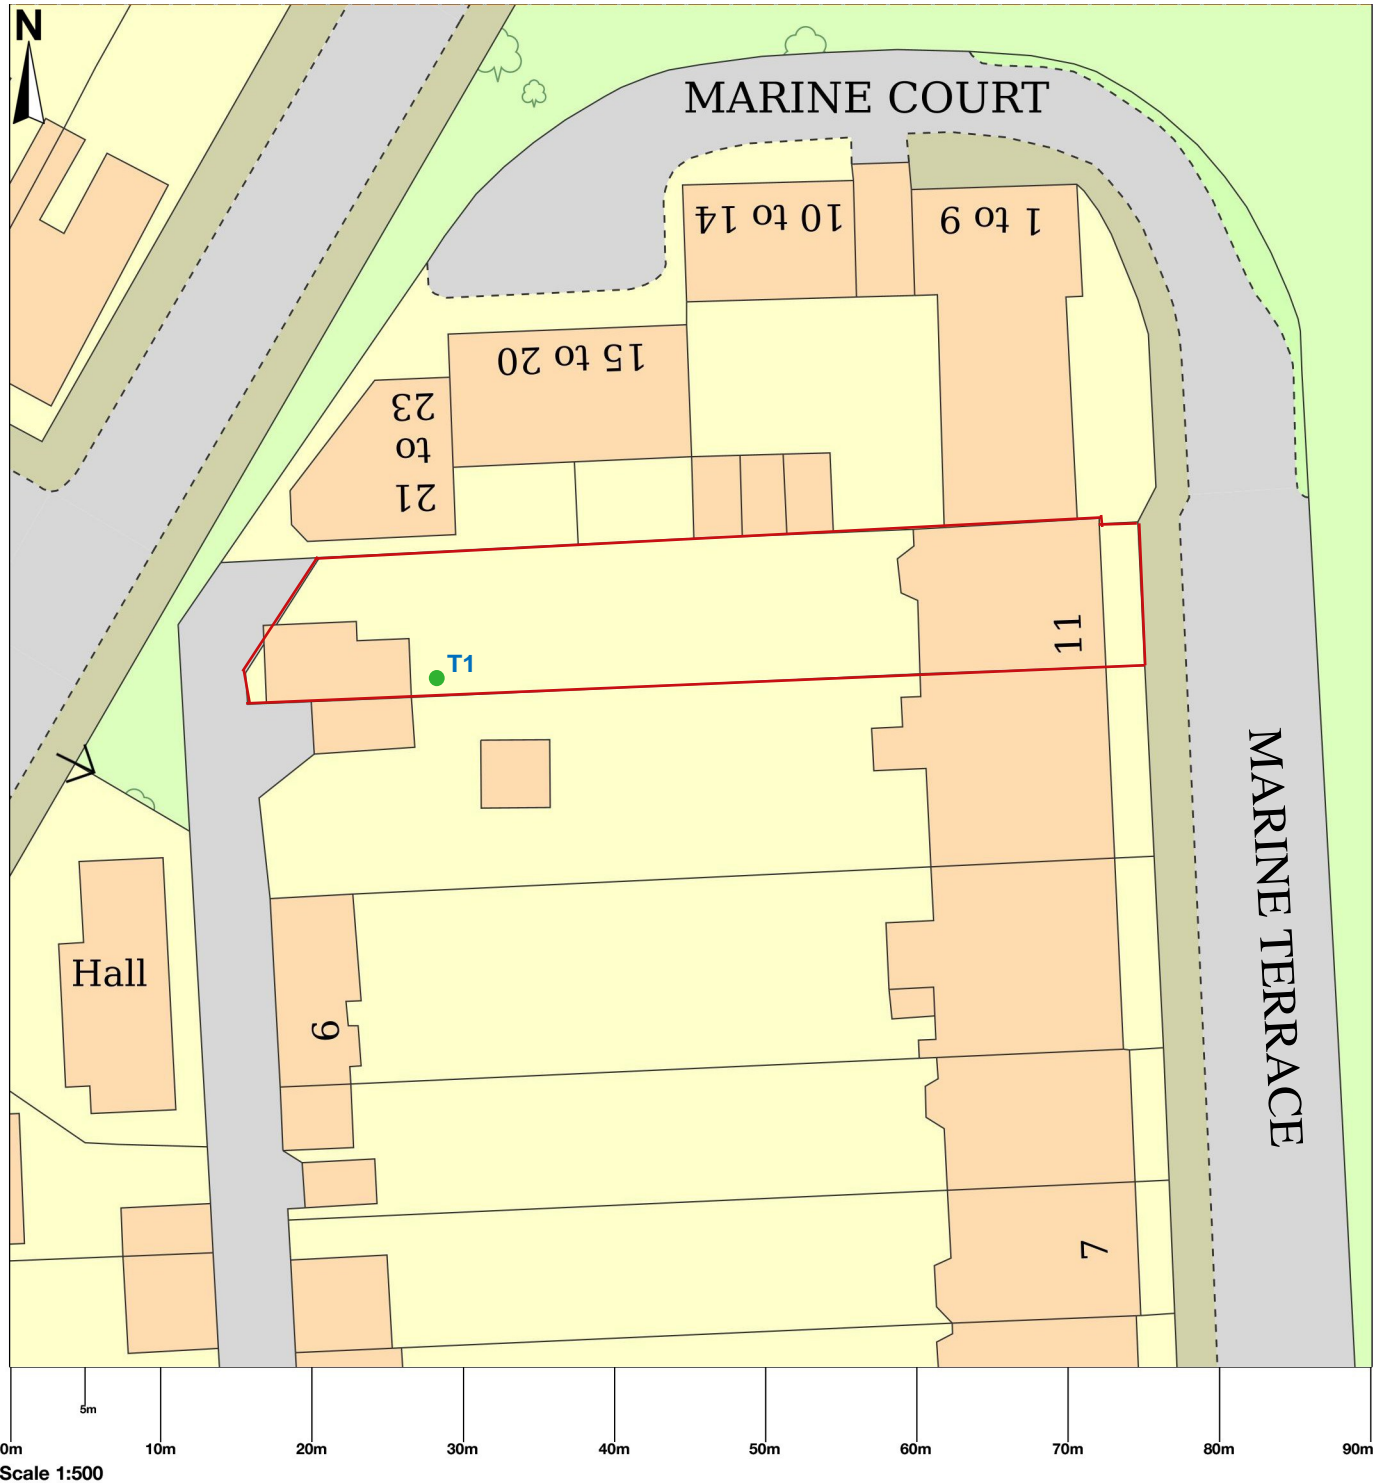

11 Marine Terrace, Aberdeen, AB11 7SF

© Crown copyright and database rights 2024 OS 100054135. Map area bounded by: 393876,805249 393966,805339. Produced on 06 February 2024 from the OS National Geographic Database. Supplied by UKPlanningMaps.com. Unique plan reference: b90e/uk/1055208/1421637

Key:

- Tree base location
- T1 Tree reference number
- Property boundaries