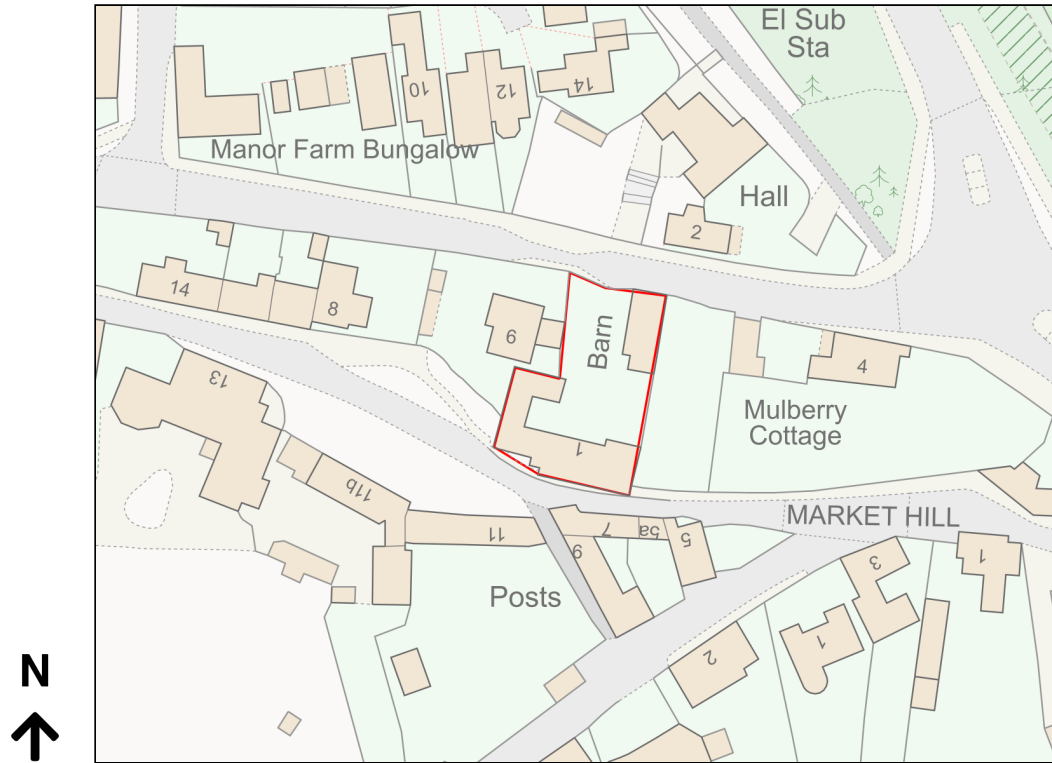

Location Plan

Site Address: 1, Oving Road, Whitchurch, HP22 4JF

Date Produced: 29-Jan-2024

Scale: 1:1250 @A4

Planning Portal Reference: PP-12764985v1