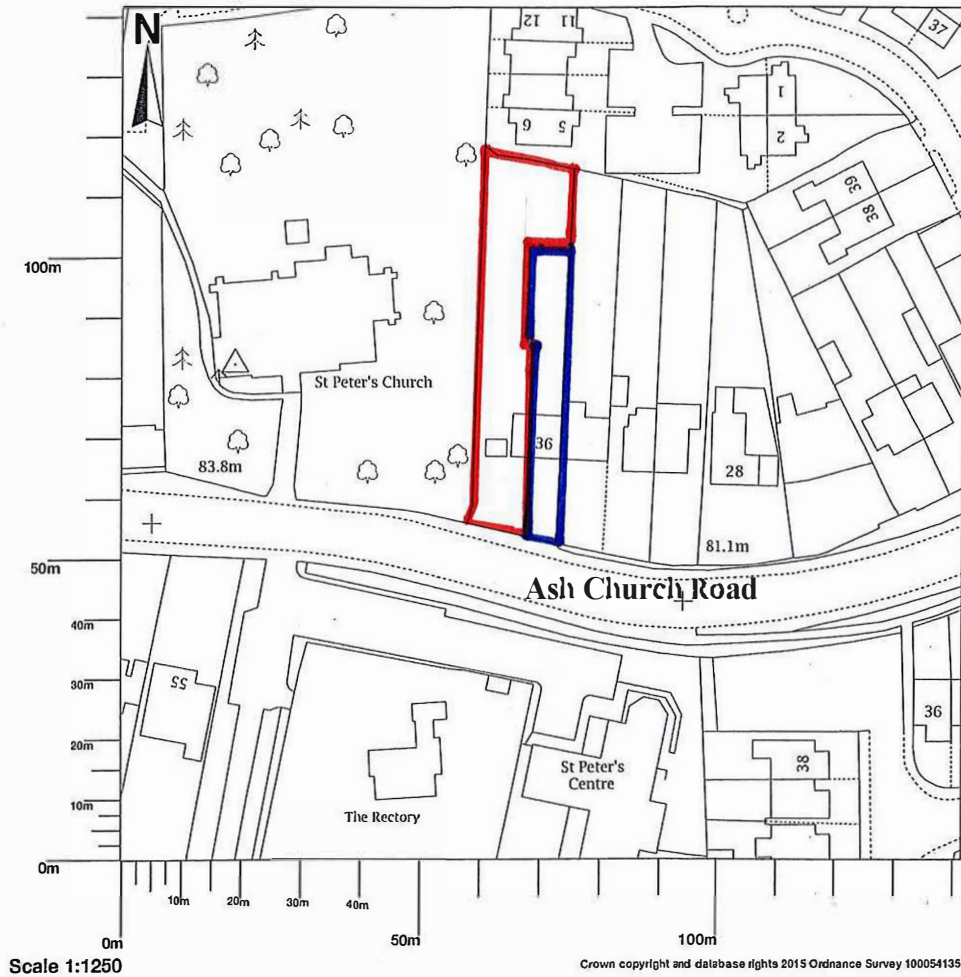

36 Ash Church Road, Ash, Aldershot, GU12 6LX

Map area bounded by: 489719,150688 489861,150830. Produced on 07 October 2019 from the OS National Geographic Database. Reproduction in whole or part is prohibited without the prior permission of Ordnance Survey. © Crown copyright 2019. Supplied by UKPlanningMaps.com a licensed OS partner (100054135). Unique plan reference: p2buk/393045/533223