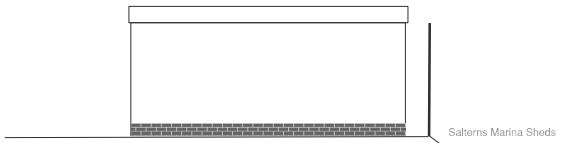

EAST ELEVATION

1:50

WEST ELEVATION

SOUTH ELEVATION

NORTH ELEVATION

1:100

FORTITUDO LIMITED
15 SALTERNS WAY,
POOLE
PLAN & ELEVATION
4 JANUARY 2023