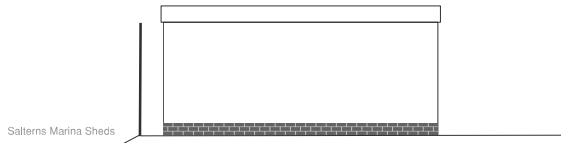

EAST ELEVATION

1:50

WEST ELEVATION

SOUTH ELEVATION

NORTH ELEVATION

1:100

FORTITUDO LIMITED
15 SALTERNS WAY,
POOLE
PLAN & ELEVATION
4 JANUARY 2023