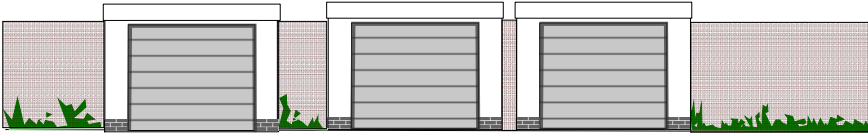

EAST ELEVATION

1:50

WEST ELEVATION

SOUTH ELEVATION

NORTH ELEVATION

1:100

FORTITUDO LIMITED
15 SALTERNS WAY,
POOLE
PLAN & ELEVATION
4 JANUARY 2023