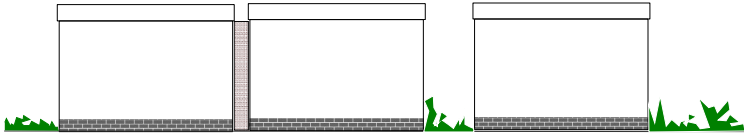

EAST ELEVATION

1:50

WEST ELEVATION

SOUTH ELEVATION

NORTH ELEVATION

1:100

FORTITUDO LIMITED
15 SALTERNS WAY,
POOLE
PLAN & ELEVATION
4 JANUARY 2023