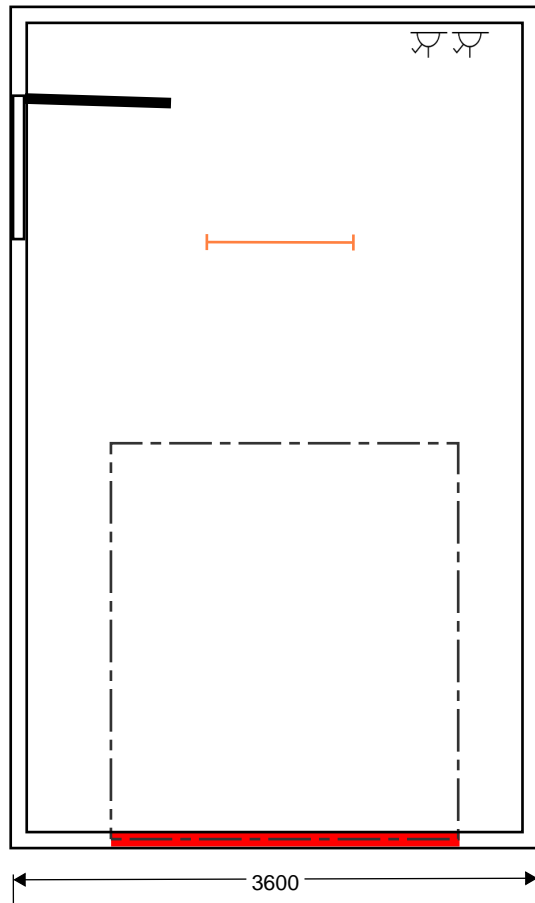

3600

2500

5500

3600

LED strip Light

Double switched socket

uPVC/Alu Fascia

White render

Blue Engineering brick (to match houses)

Anthracite Grey roller shutter door/personnel door

1:50

FORTITUDO LIMITED  
15 SALTERNS WAY, POOLE  
TYPICAL STORE ELEVATIONS  
4 JANUARY 2023