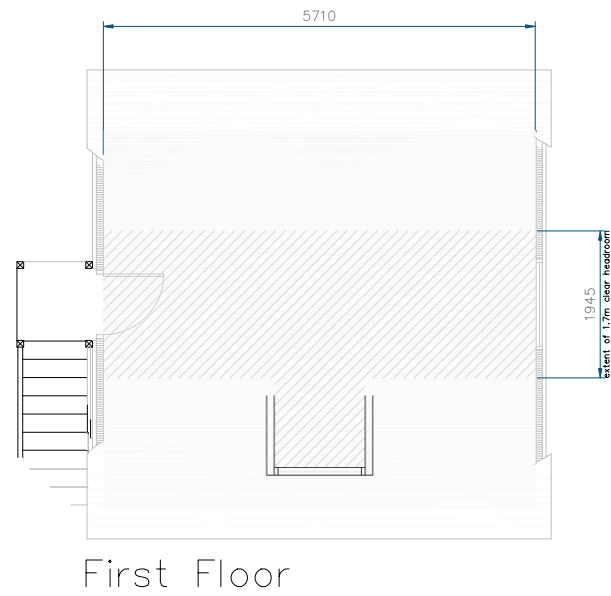

'Four Seasons'  
Moor Court  
Rodborough Common  
Stroud, Gloucs.  
GL5 5GA Mr. D. Jack

Floor Layouts 1:50 (A3)