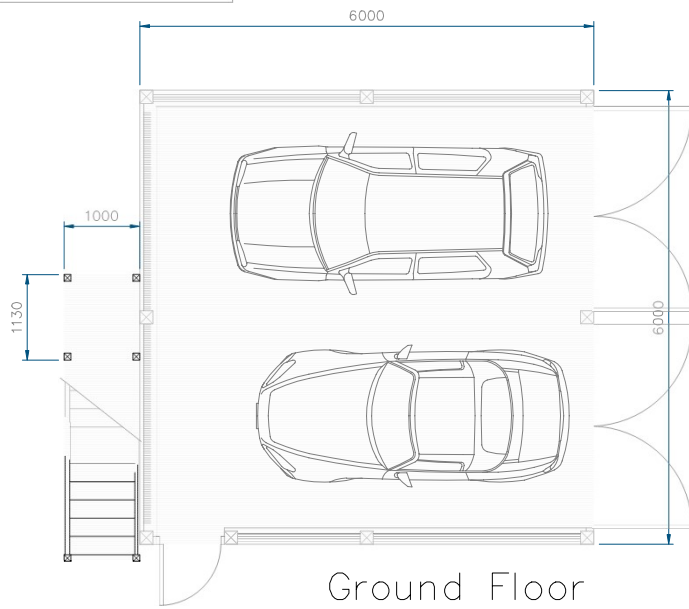

'Four Seasons'  
Moor Court  
Rodborough Common  
Stroud, Gloucs.  
GL5 5GA Mr. D. Jack

Floor Layouts 1:50 (A3)