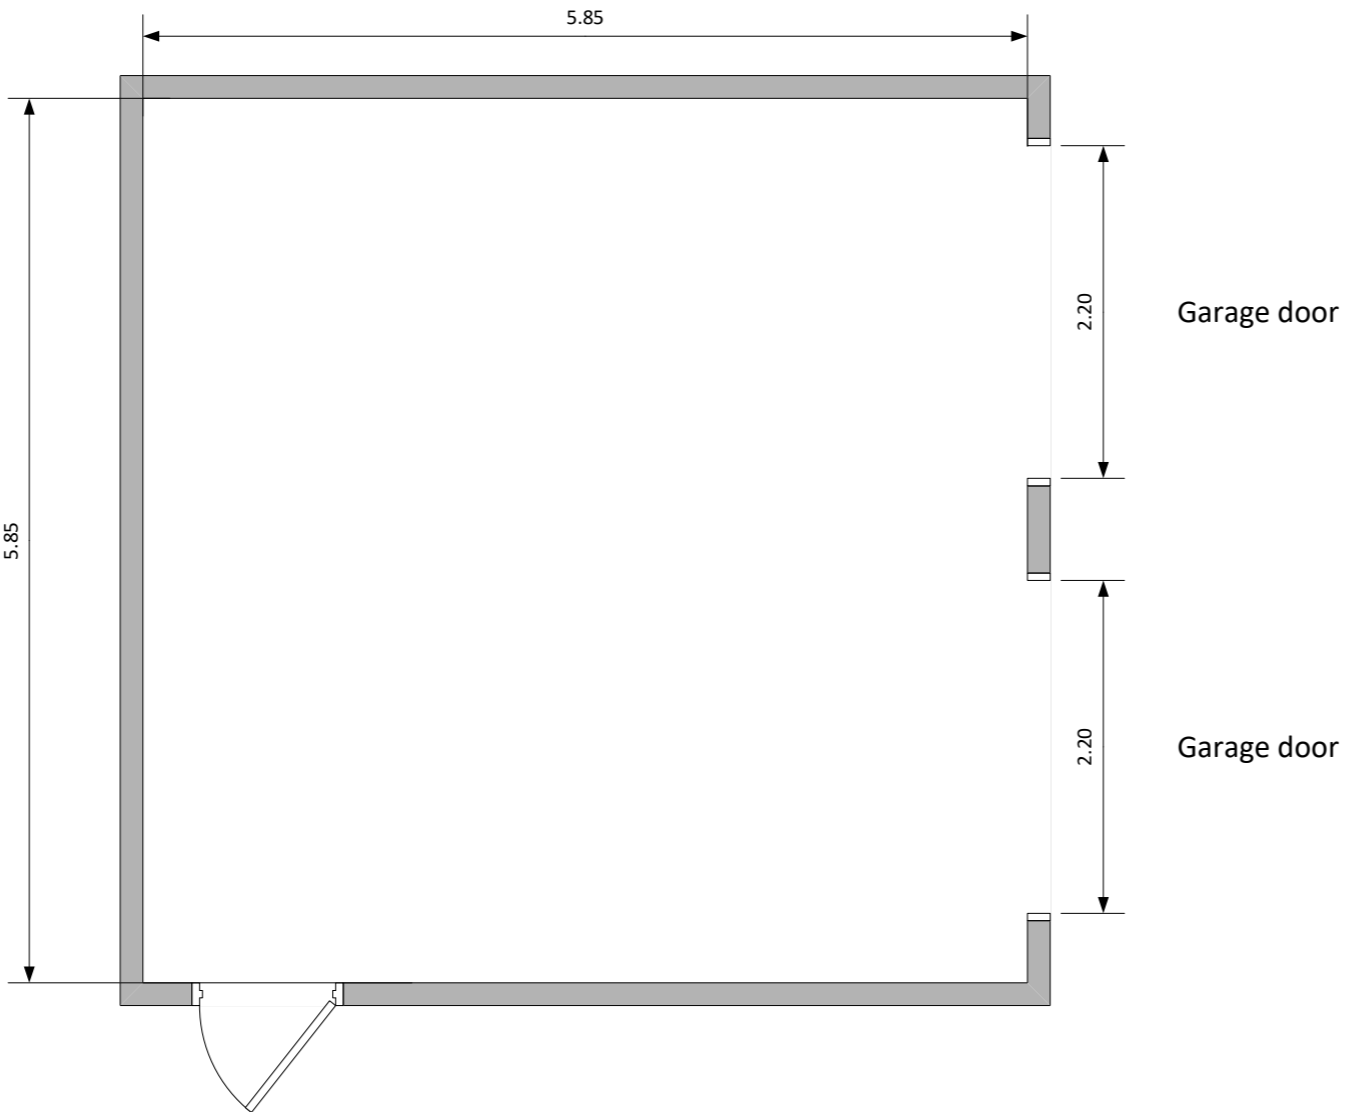

Existing Garage - Floorplan

Four Seasons
Moor Court
Rodborough Common
Stroud
Glos
GL5 5GA

Ground Floor Floorplan

SCALE: 1:50