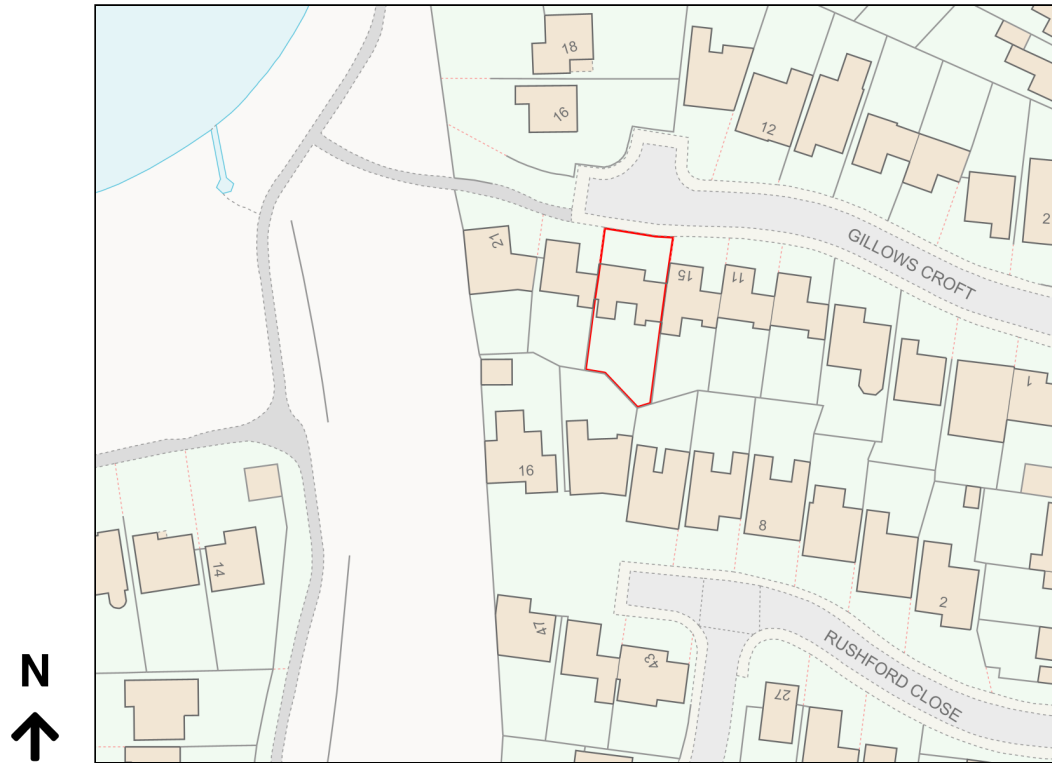

Location Plan

Site Address: 17, Gillows Croft, Monkspath, Solihull, B90 4UH

Date Produced: 23-Jan-2024

Scale: 1:1250 @A4

Planning Portal Reference: PP-12751034v1