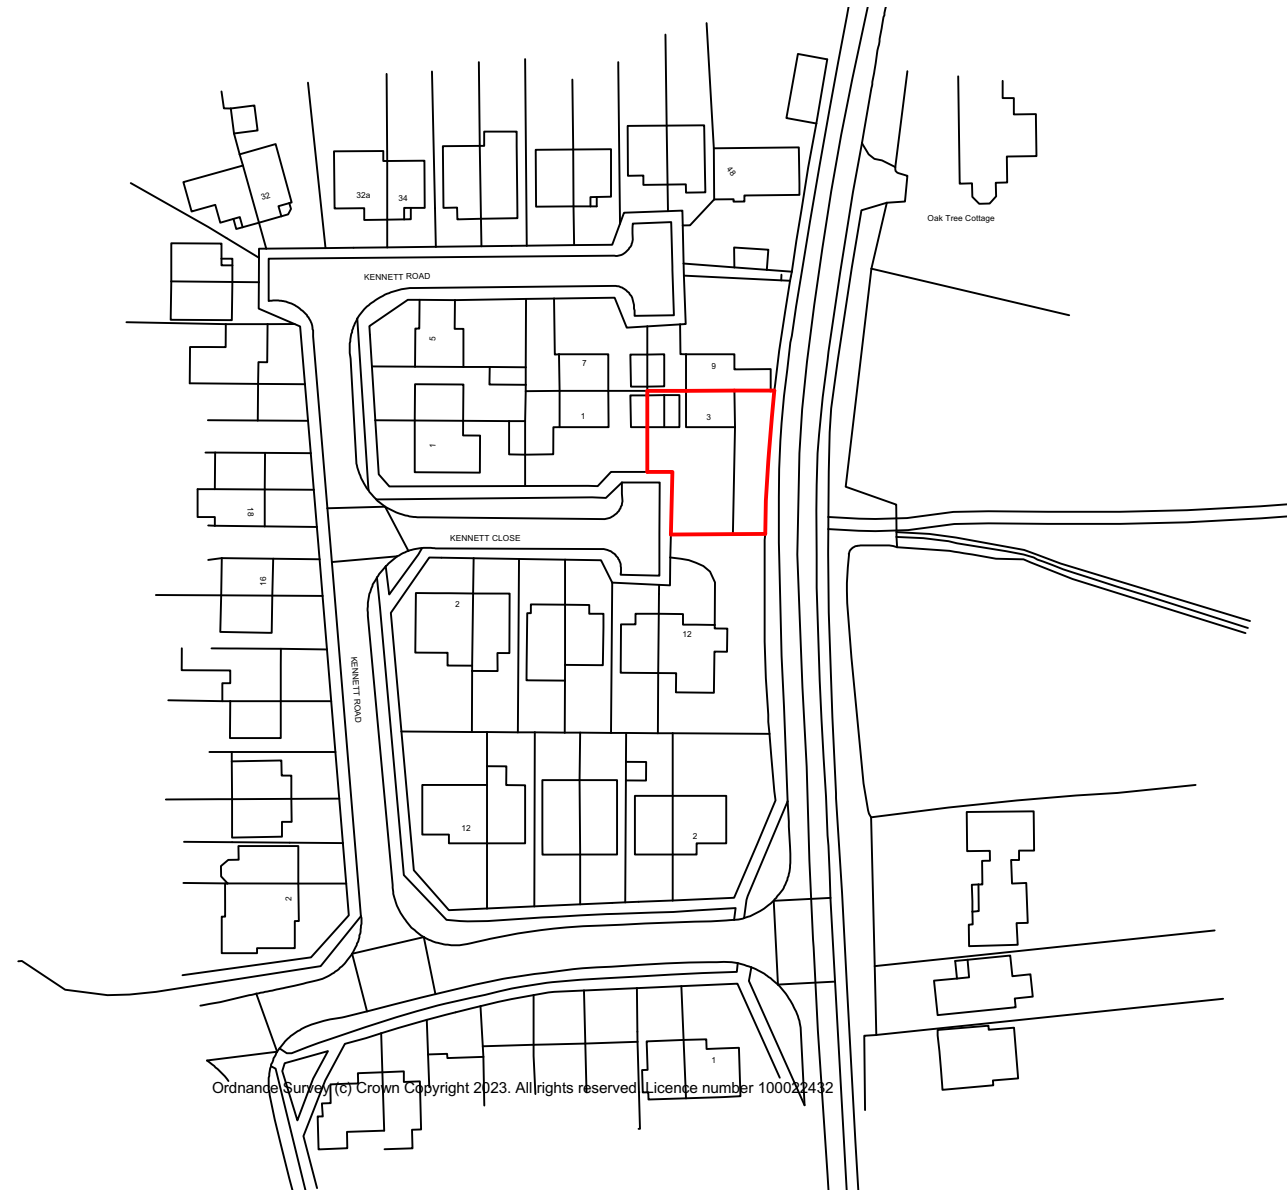

Revisions:

rev | date | drawn | comments

Ordnance Survey (c) Crown Copyright 2023. All rights reserved. Licence number 100022432

Project:

GREEN GABLES
3 KENNET CLOSE,
ROMSEY, SO51 5PR

Title:

EXISTING SITE
LOCATION PLAN

Scale:

SCALE @
1:1250

Drawn:

PHB

Checked:

PHB

Status:

EXISTING