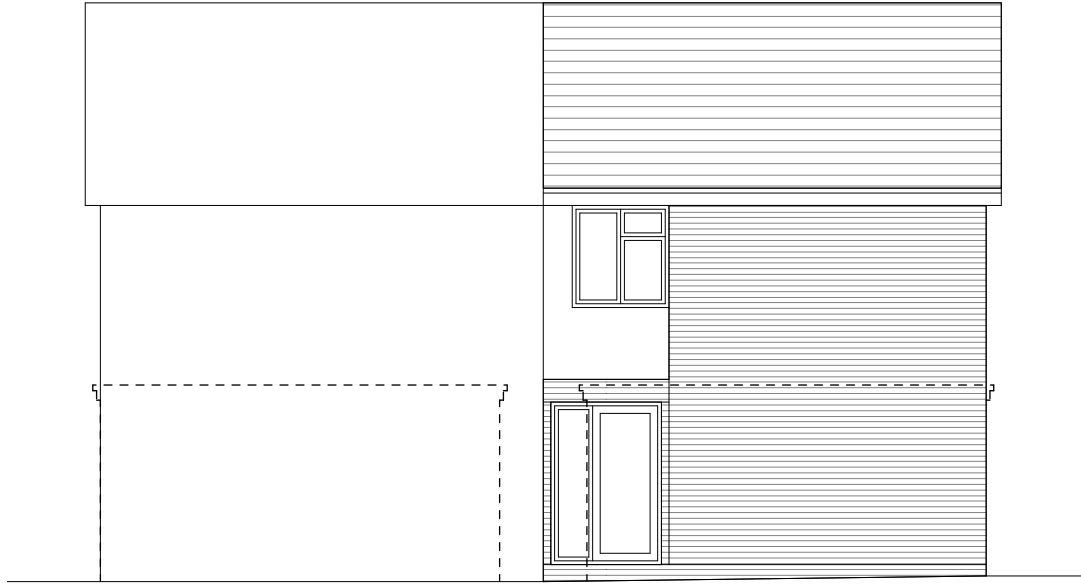

Revisions:
 rev | date | drawn | comments

EXISTING WEST ELEVATION

EXISTING EAST ELEVATION

Project:
GREEN GABLES
 3 KENNETT CLOSE
 ROMSEY
 SO51 5PR

Title:
EXISTING ELEVATIONS

Client:
MR & MRS BAKER

Date:
MAY 2023

This drawing is not to be scaled and all dimensions are to be checked on site