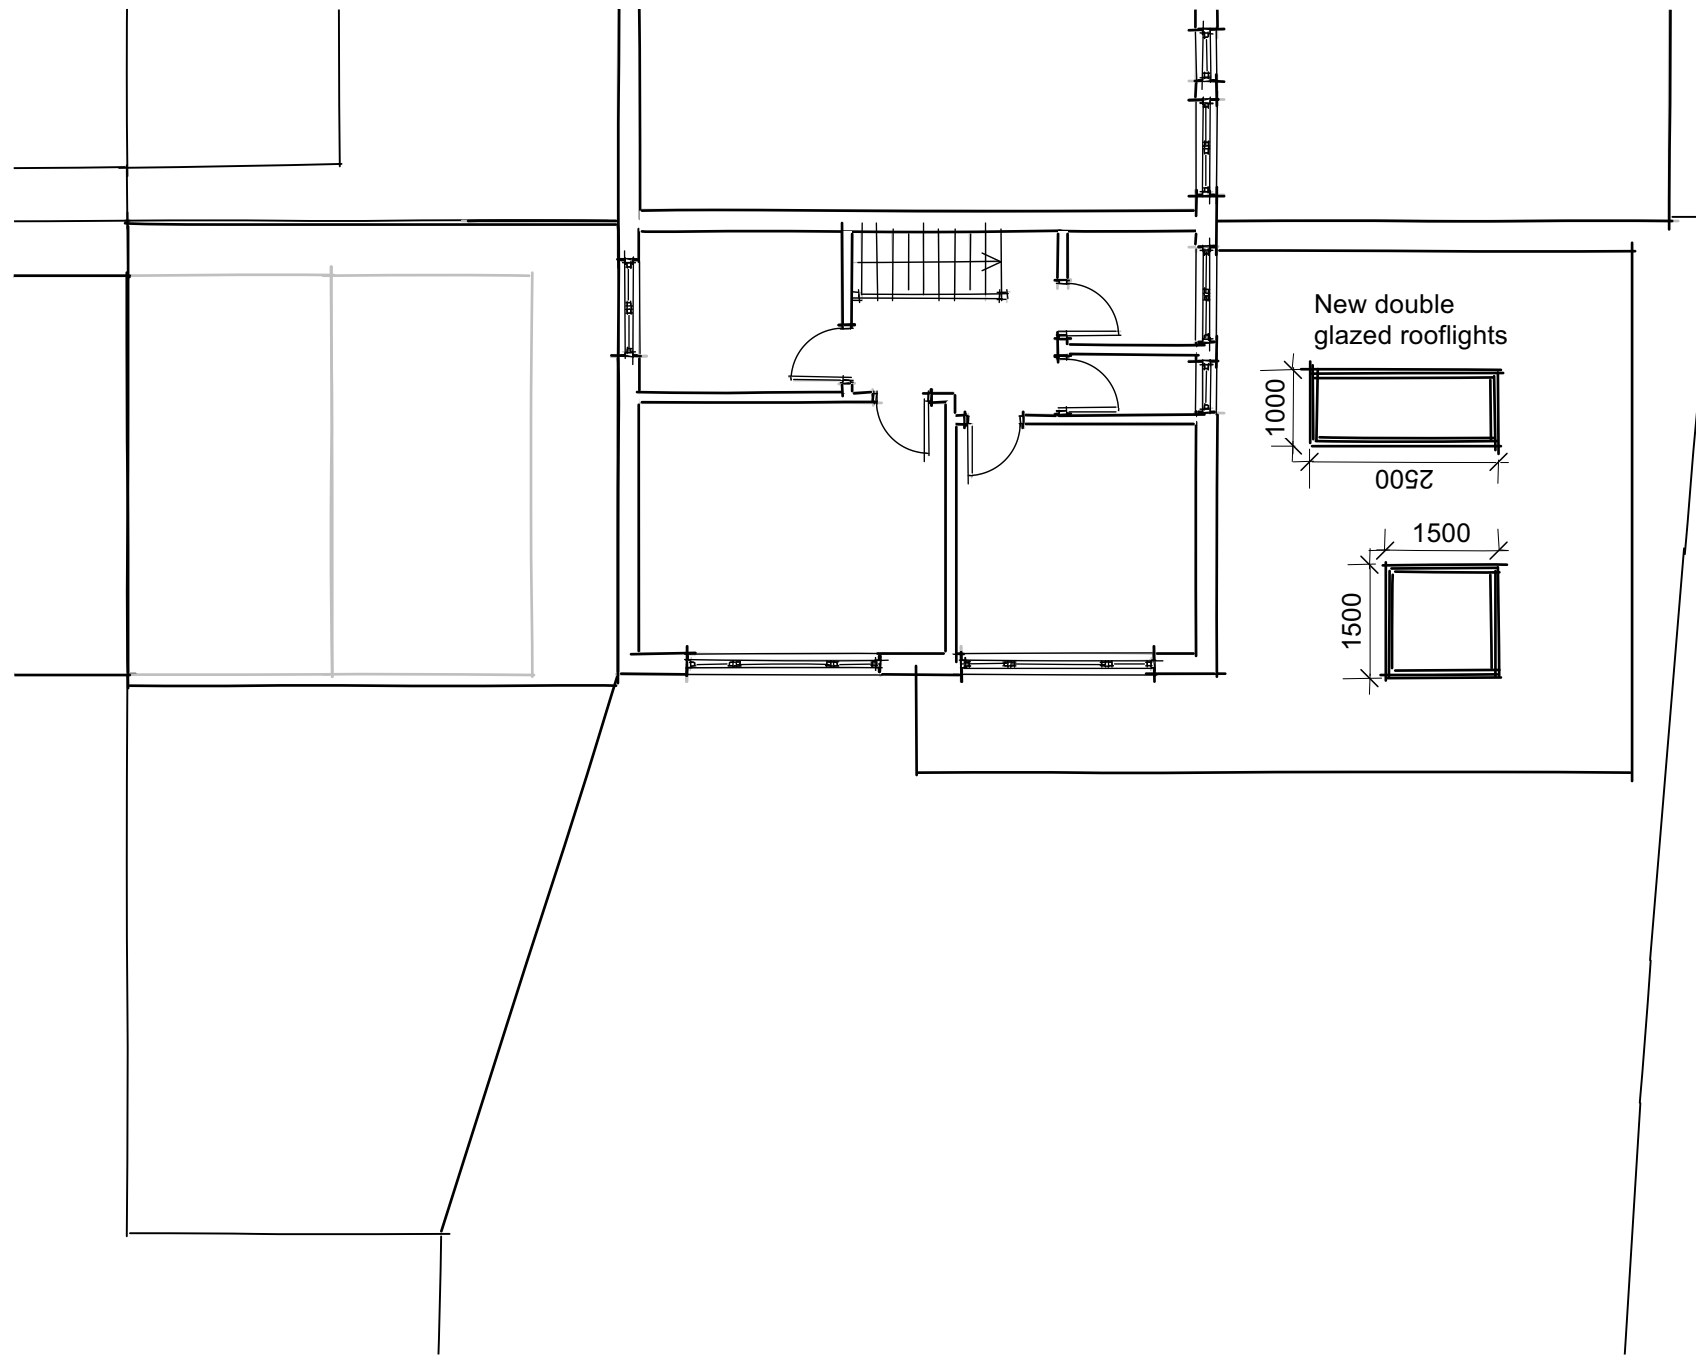

Revisions:			
rev	date	drawn	comments

Project:
GREEN GABLES
3 KENNETT CLOSE
ROMSEY
SO51 5PR

Title:
**PROPOSED FIRST
FLOOR PLANS**

Client:
MR & MRS BAKER

Date:
JANUARY 2024

Dwg No:	Revision:	Scale:
8247/P/201	-	1:100 @ A3
Drawn:	Checked:	Status:
PHB	PHB	PLANNING