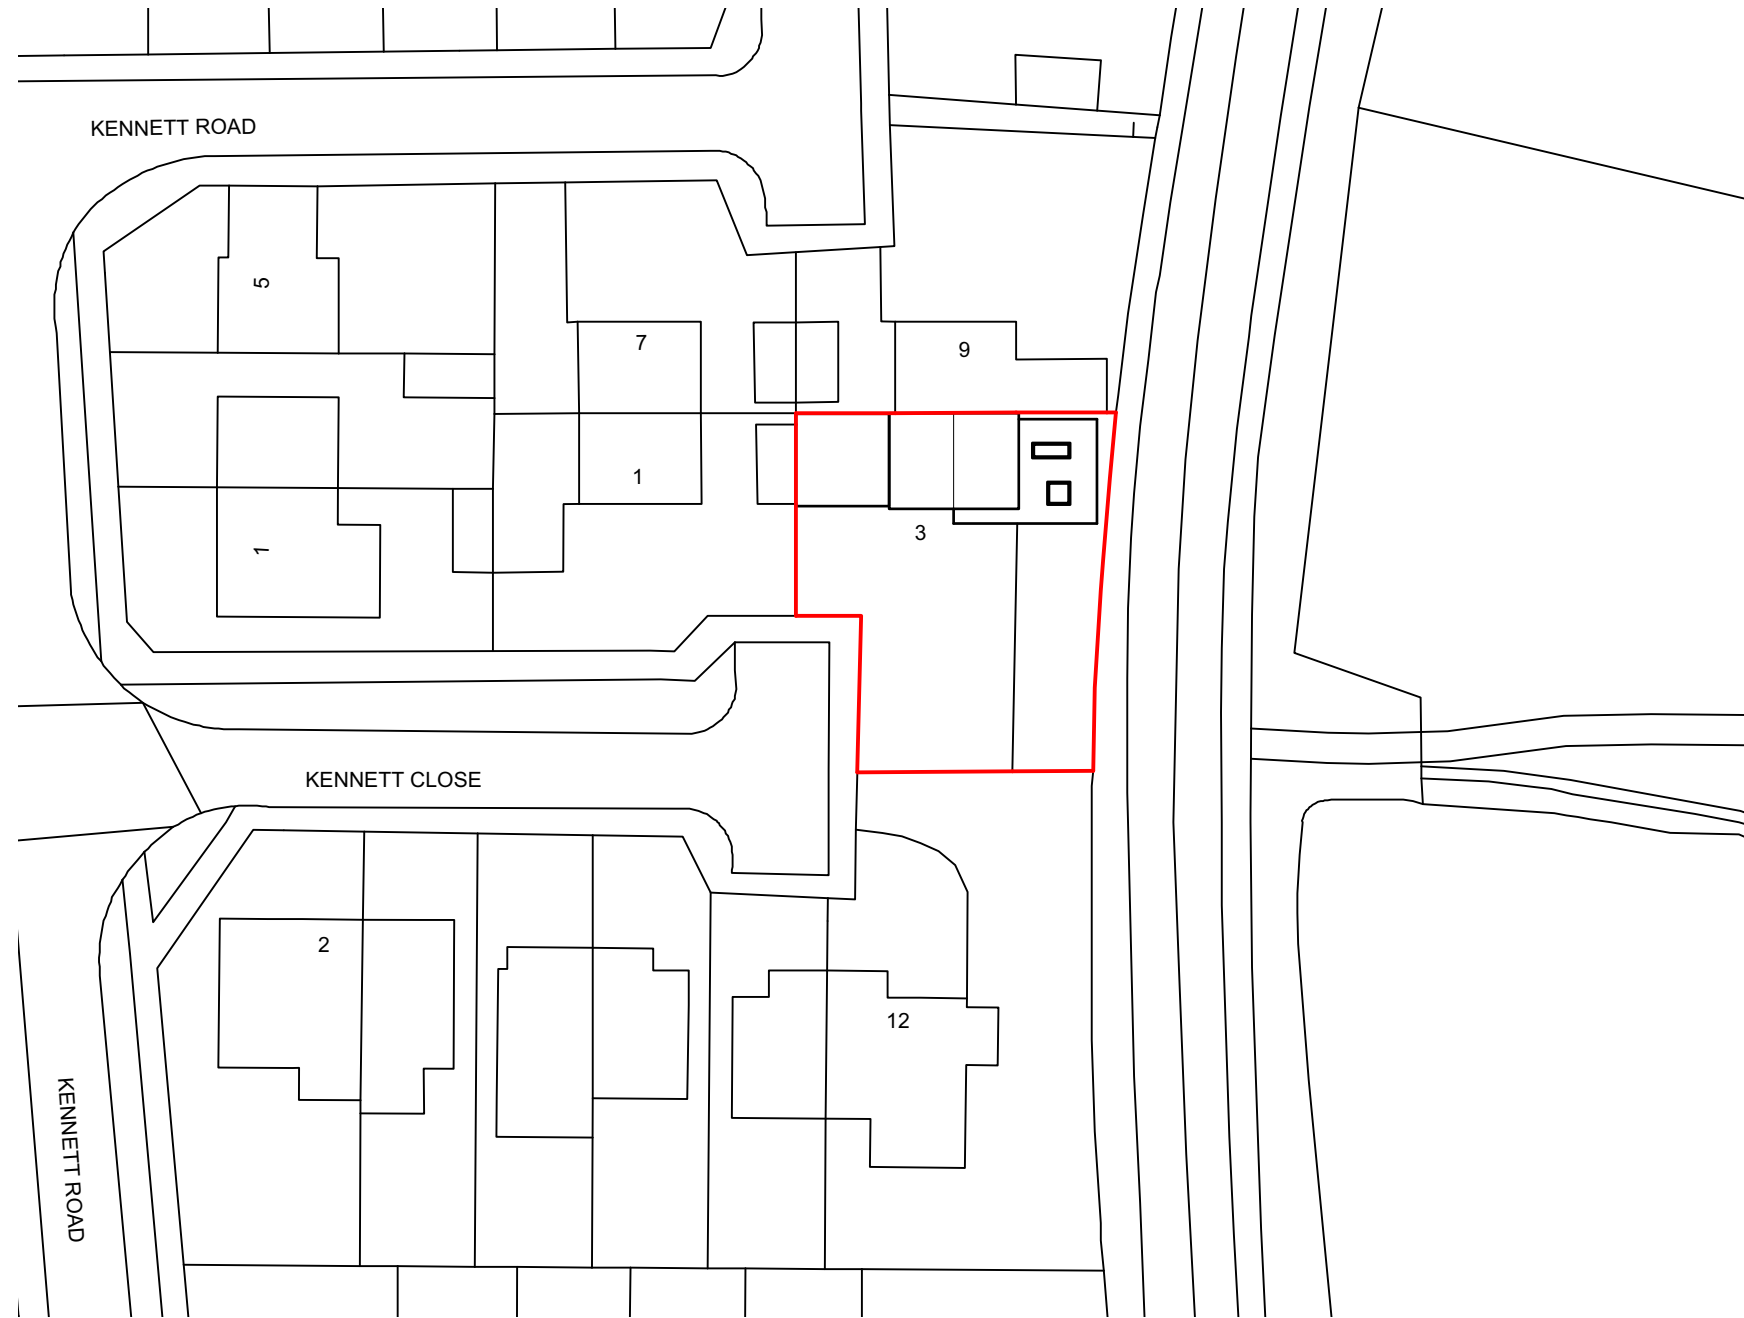

Revisions:

rev | date | drawn | comments

Project:

GREEN GABLES
3 KENNET CLOSE,
ROMSEY, SO51 5PR

Title:

PROPOSED BLOCK PLAN

Client:

MR & MRS BAKER

Date:

JANUARY 2024

Dwg No:

8247/P/101

Revision:

-

Scale:

SCALE @

1:500

Drawn:

PHB

Checked:

PHB

Status:

PLANNING

THE
Genesis Design
STUDIO