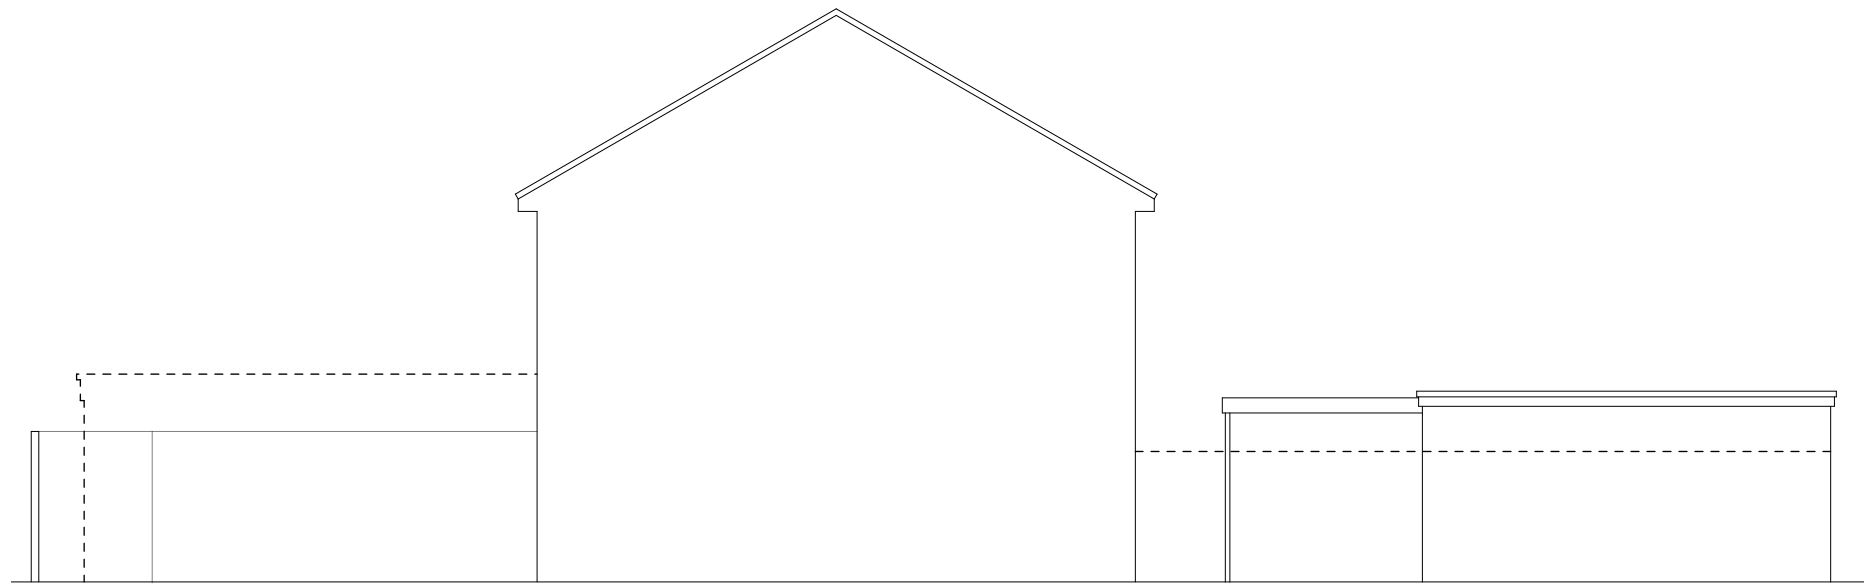

Revisions:

rev | date | drawn | comments

EXISTING NORTH ELEVATION

EXISTING SOUTH ELEVATION

This drawing is not to be scaled and all dimensions are to be checked on site

Project:

GREEN GABLES  
3 KENNETT CLOSE  
ROMSEY  
SO51 5PR

Title:

EXISTING ELEVATIONS

Client:

MR & MRS BAKER

Date:

MAY 2023

Dwg No:

8247/E301