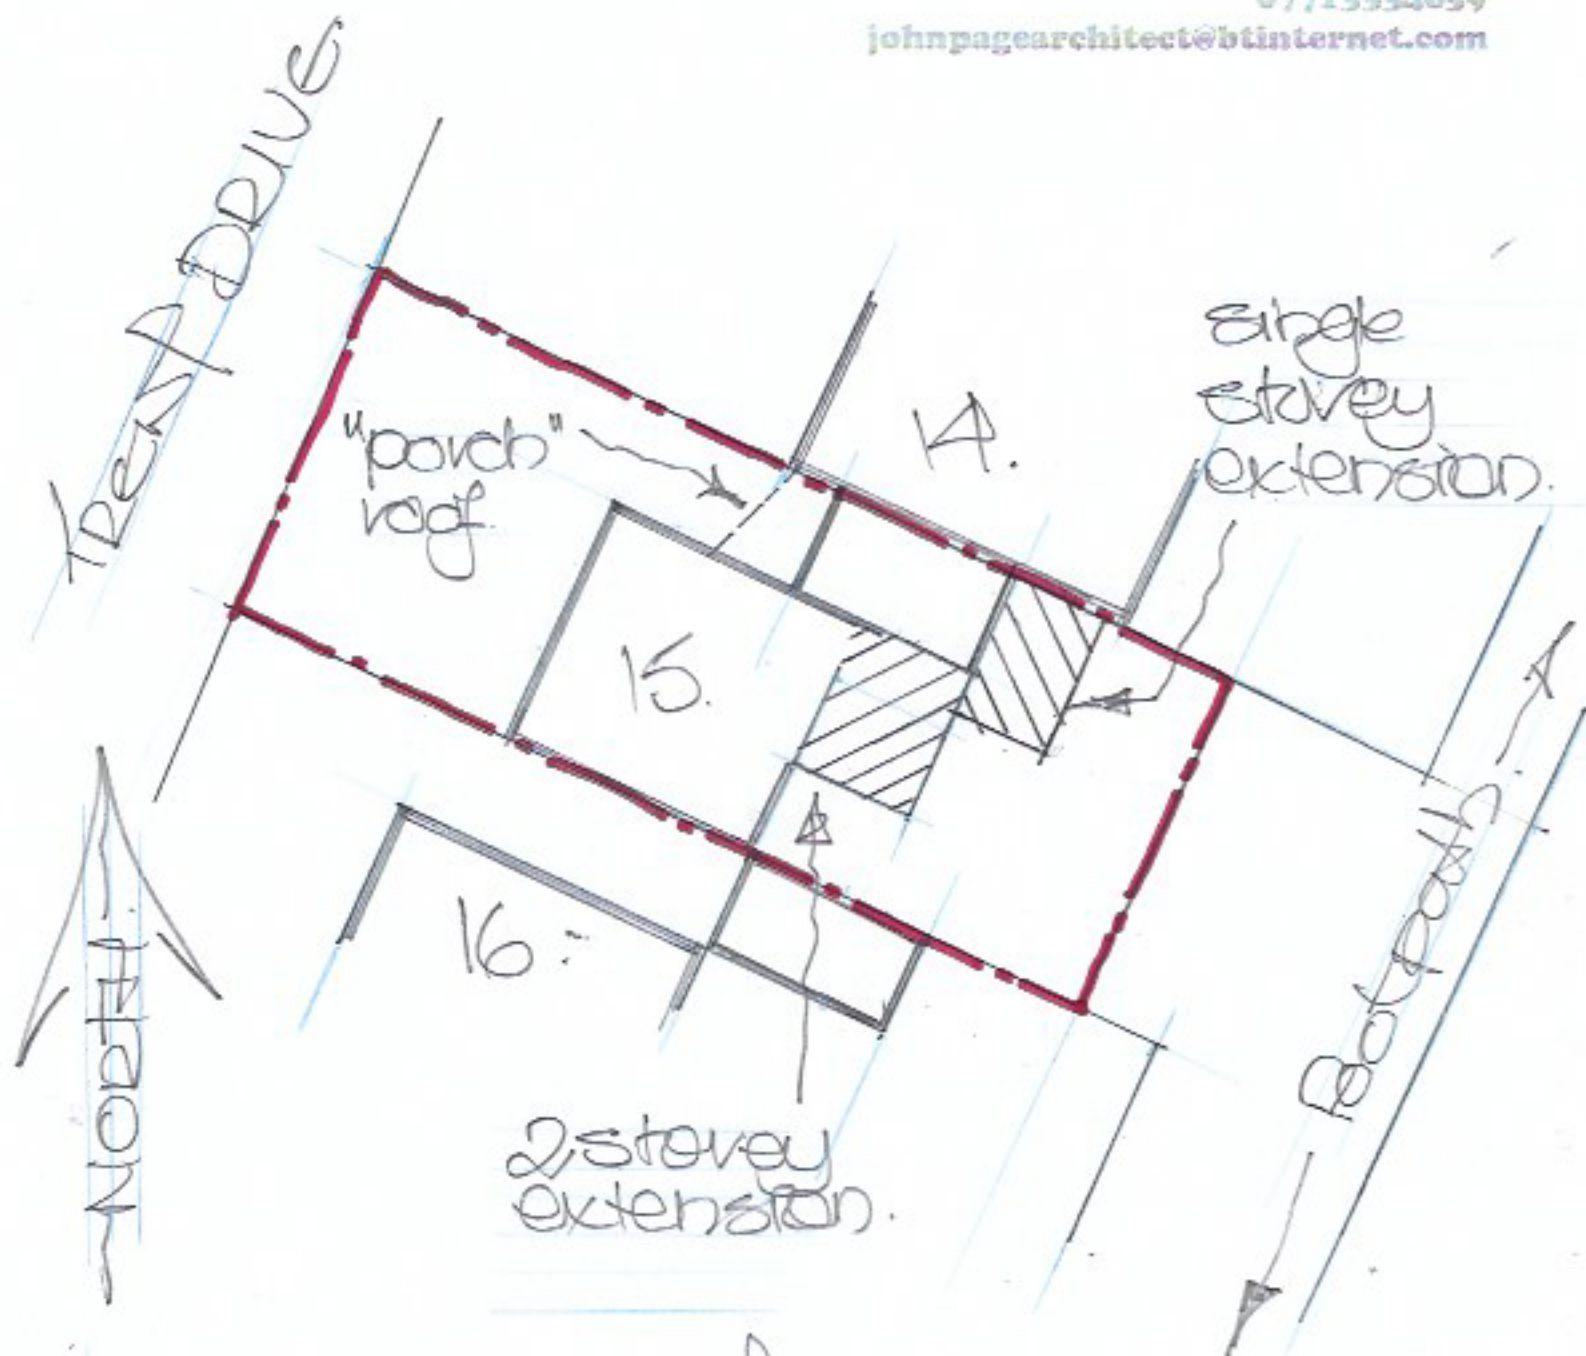

JOHN PAGE ARCHITECT

27 Gloucester Road
Thornbury
Bristol BS35 1DJ

07713334659

johnpagearchitect@btinternet.com

Block Plan for
15 TRENT DRIVE
THORNBURY.
BS 35 2XE.

John Page RIBA MCIAT
Chartered Architect

Scale 1:200 @ A4.
Dwg 2593 / Block.