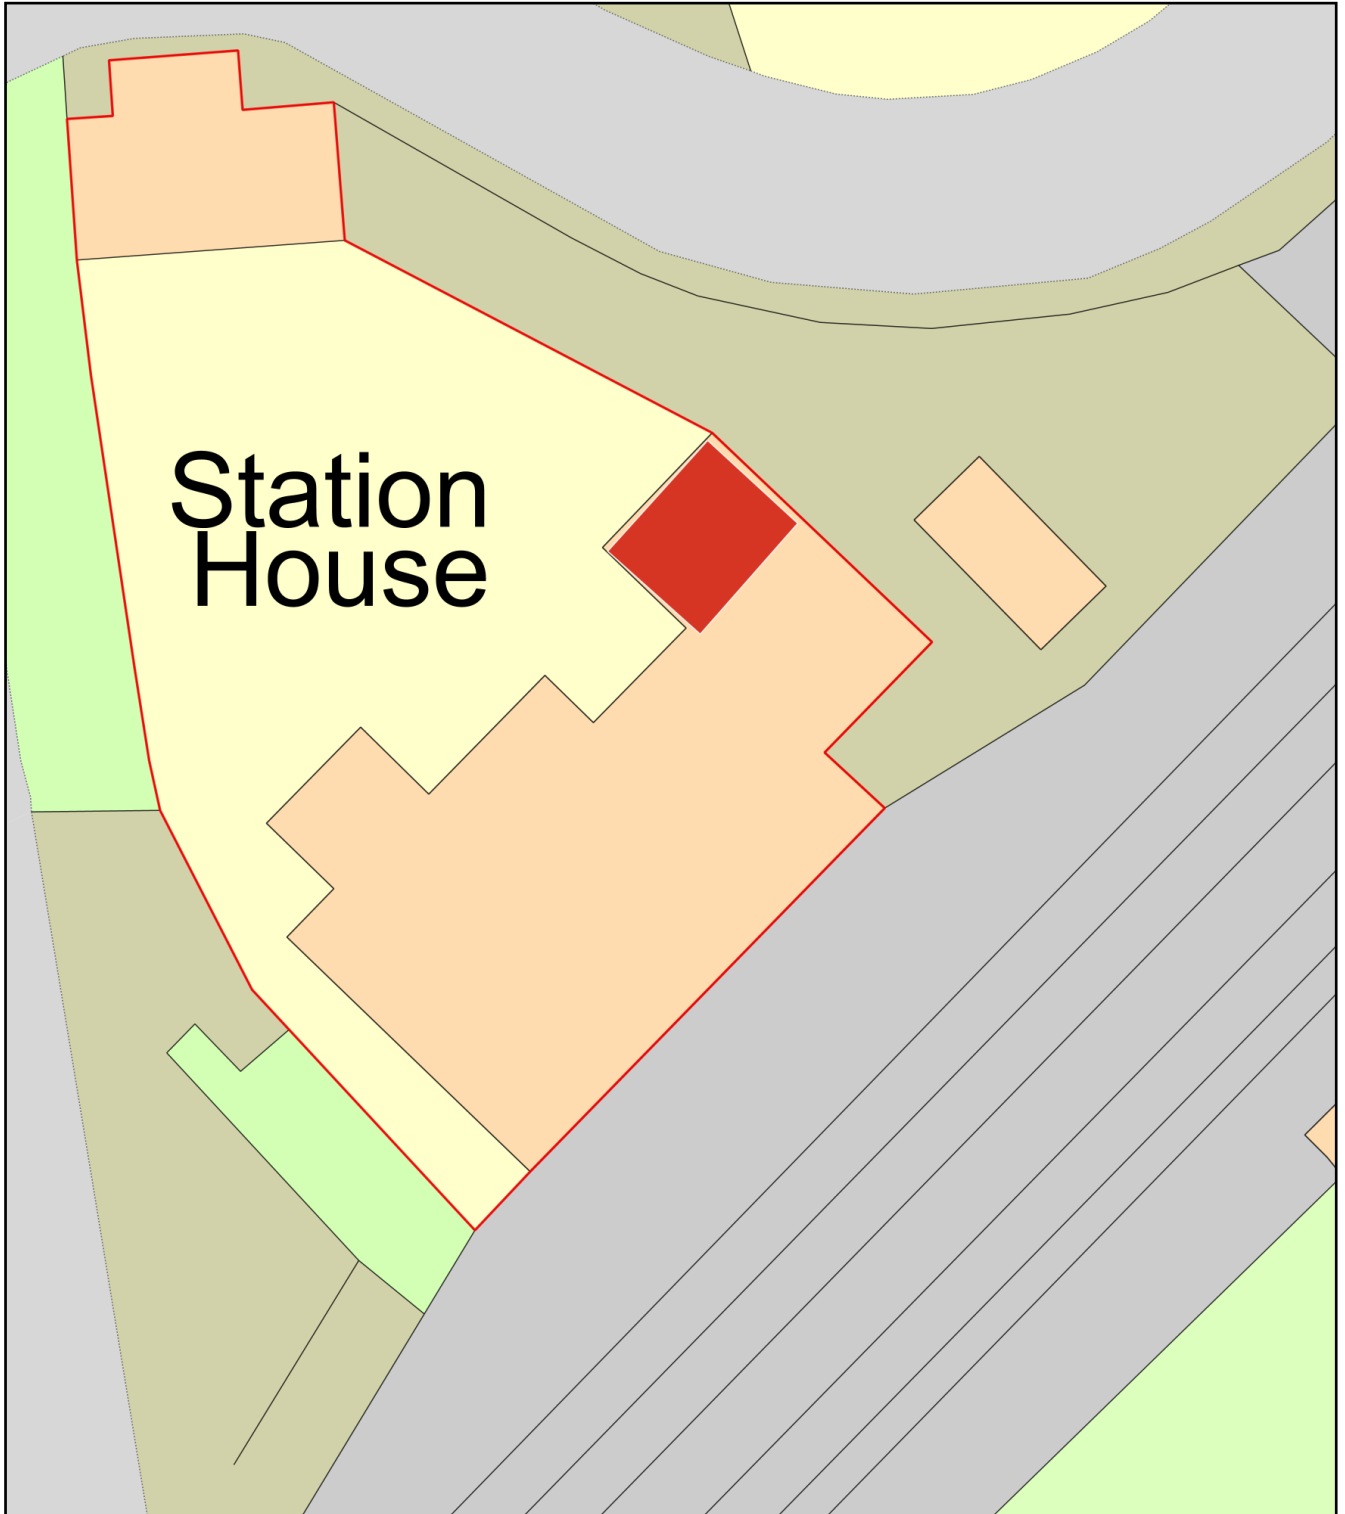

Lowdham Station site plan

Plan Produced for: David Moore

Date Produced: 05 Feb 2024

Plan Reference Number: TQRQM24036222805672

Scale: 1:200 @ A4