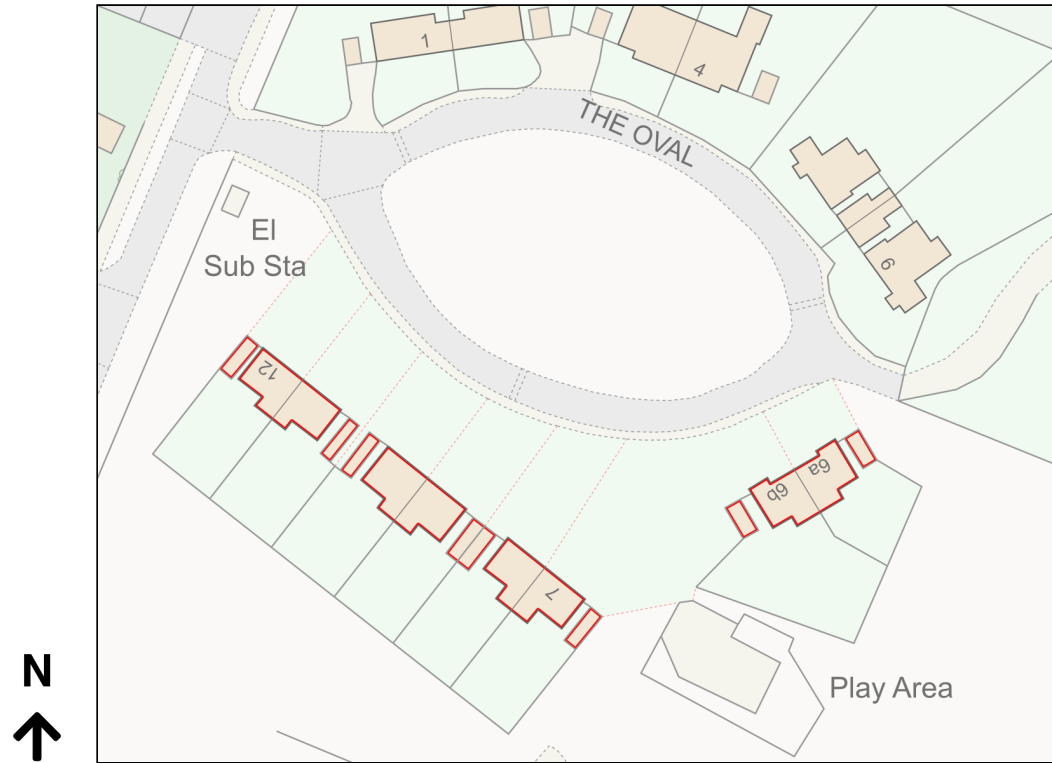

Location Plan

Site Address: 6a, The Oval, Ashby De La Launde, Lincoln, LN4 3JE

Date Produced: 24-Jan-2024

Scale: 1:1250 @A4

Planning Portal Reference: PP-12646286v1