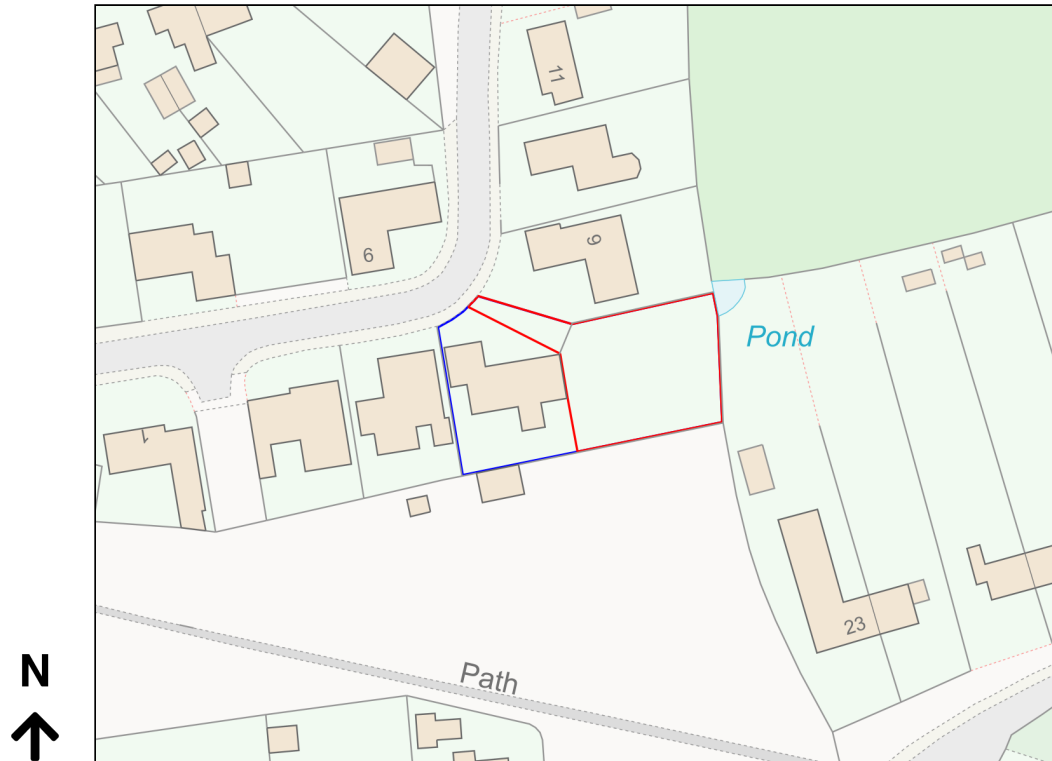

Location Plan

Site Address: 7, Foster Close, Timberland, Lincoln, LN4 3SE

Date Produced: 01-Feb-2024

Scale: 1:1250 @A4

Planning Portal Reference: PP-12734122v1