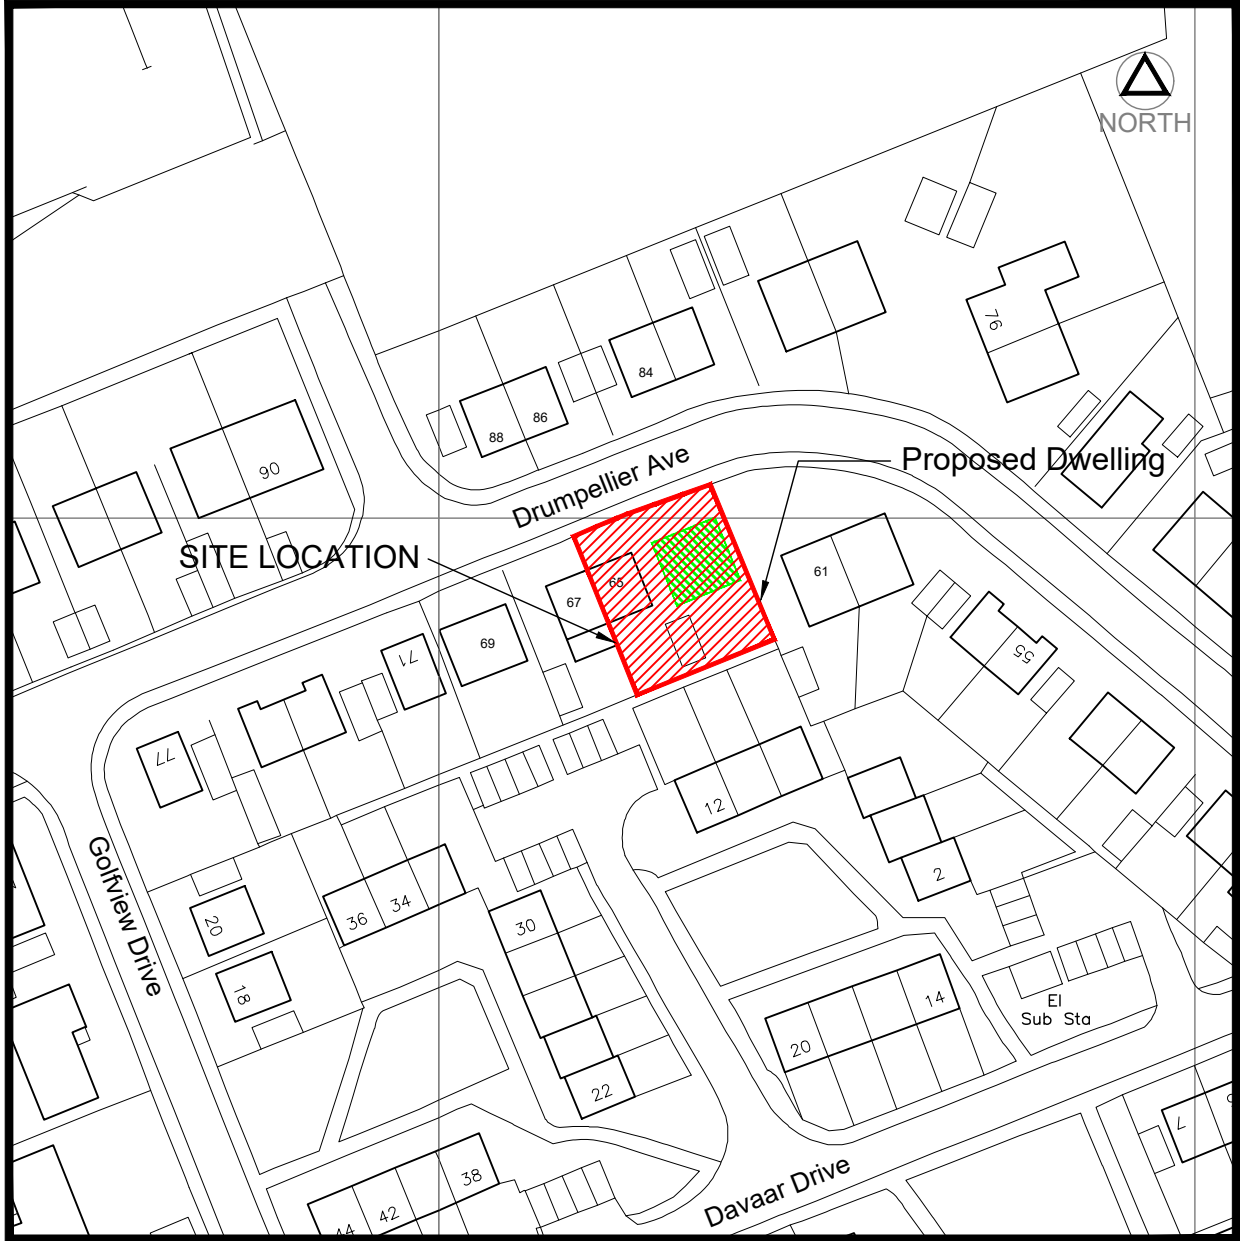

Block Plan

SITE PLAN

Client and Project Address

Mr Des Travers
65 Drumpellier Avenue
Coatbridge ML5 1JS

Drawing Title

Proposed New Build
Neighbour Notification

CAF

CAF DESIGNS LTD

Scale
1:1000

Date
Jan 24

Paper Size
A4

Drawing no.

030-22.006

-