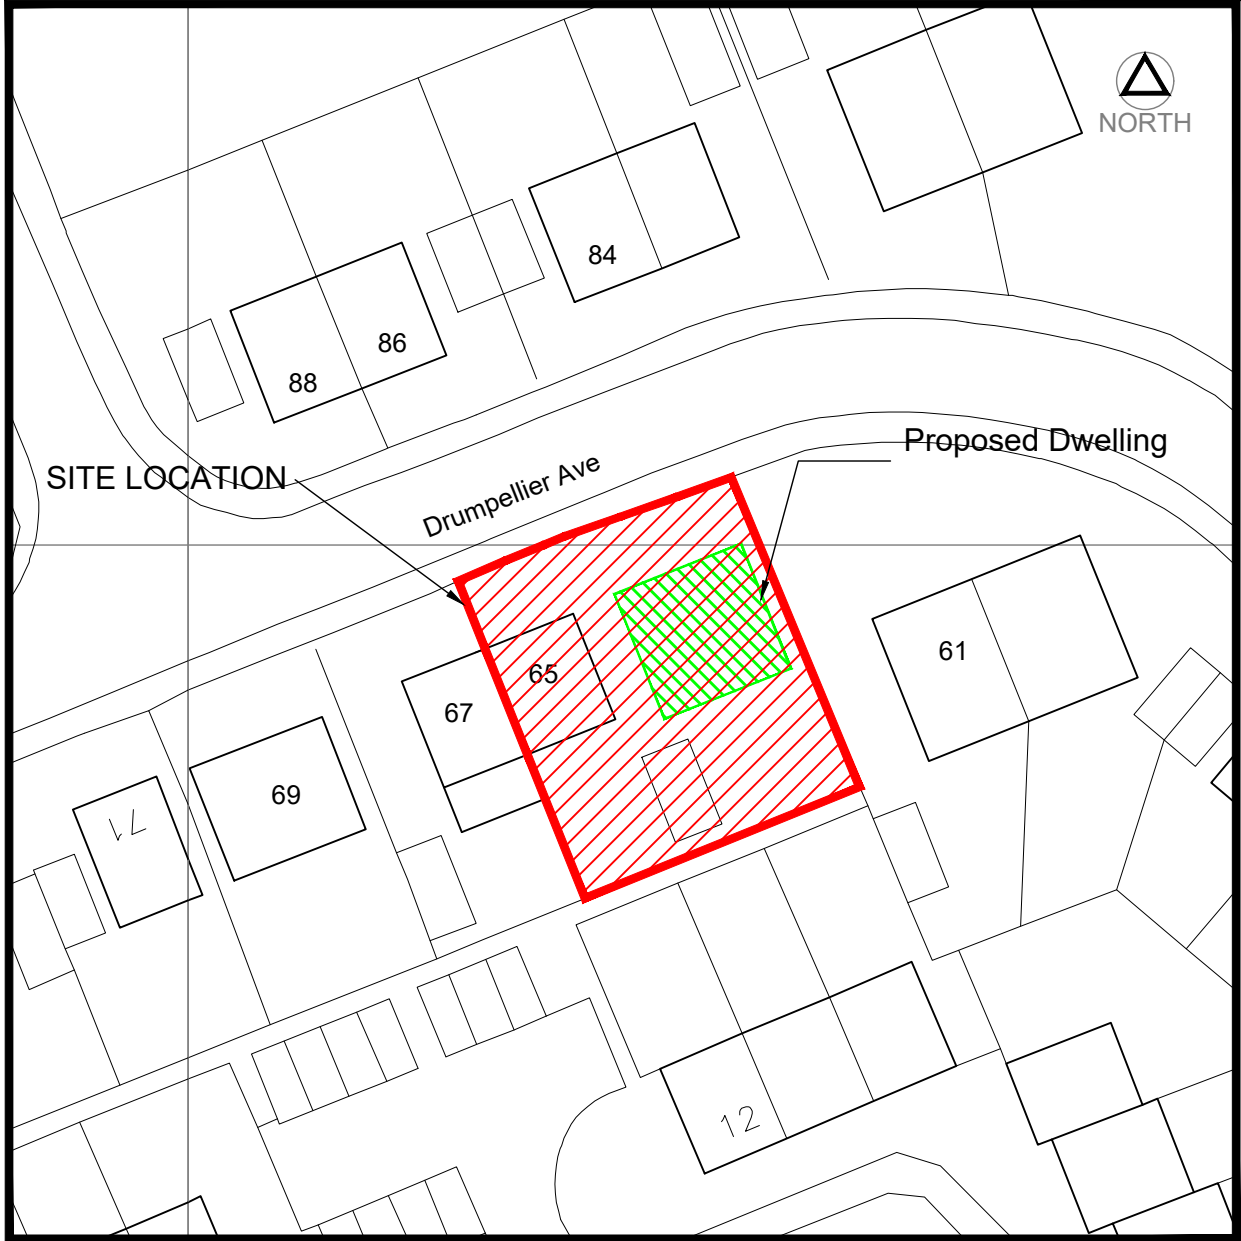

Block Plan

SITE PLAN

Client and Project Address

Mr Des Travers
65 Drumpellier Avenue
Coatbridge ML5 1JS

Drawing Title

Proposed New Build
Neighbour Notification

CAF

CAF DESIGNS LTD

Scale

1:500

Date

Jan 24

Paper Size

A4

Drawing no.

030-22.005