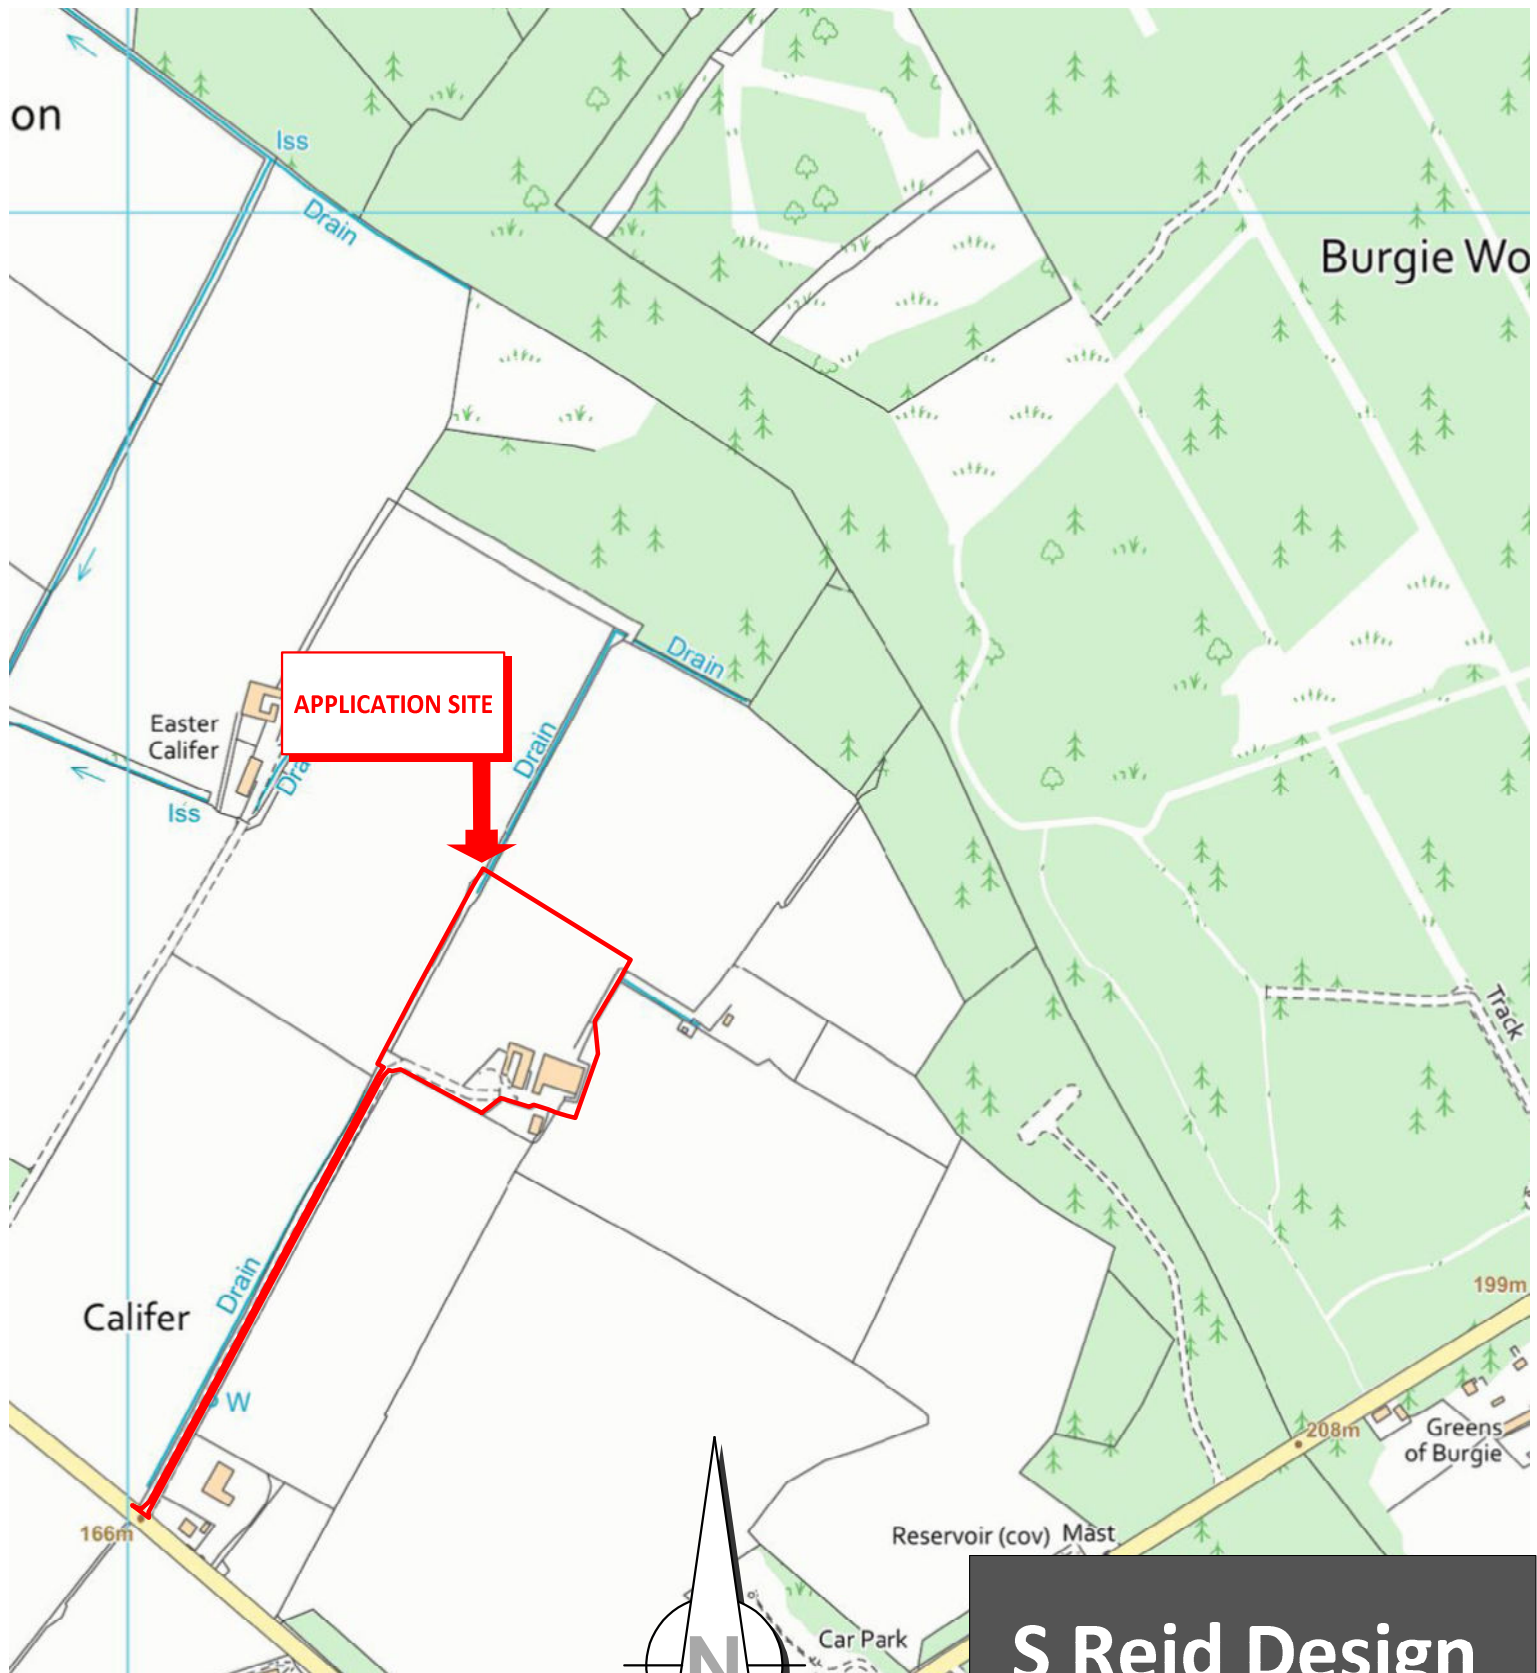

Upper Califer, Forres

Location Plan (scale 1:5000)

Proposed agricultural building
at Upper Califer, Forres IV36 2RN
For Mr A.Lawson

S Reid Design

CHARTERED ARCHITECTURAL DESIGN SERVICE

S.REID MCIAT
CHARTERED ARCHITECTURAL TECHNOLOGIST
THE SMA GLEN, ROTHES, ABERLOUR, AB38 7AG
M - (07598) 299753
M - (07926) 151101
E - info@sreiddesign.co.uk
W - www.sreiddesign.co.uk