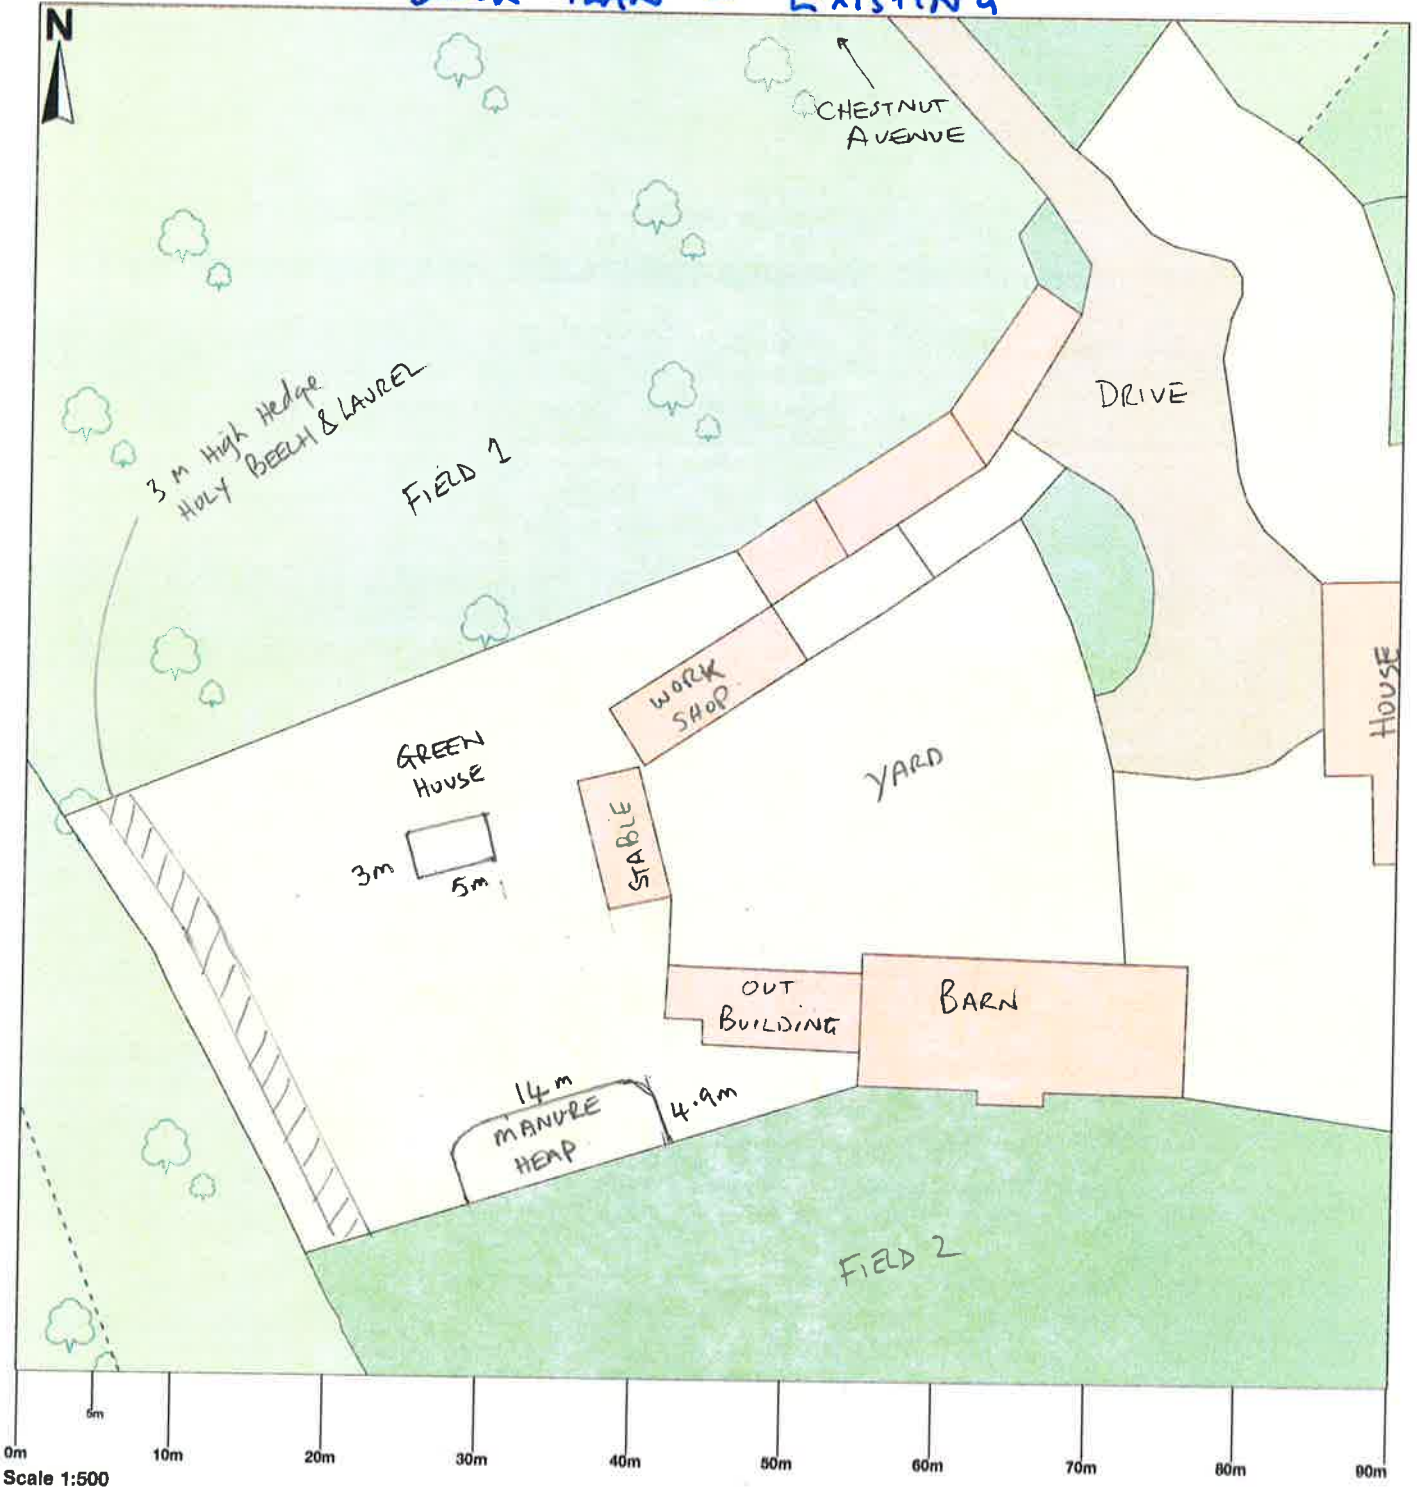

# Little Betsoms Farm, Chestnut Avenue, Westerham, TN16 2EG

## Block Plan - Existing

© Crown copyright and database rights 2023 OS 100054135. Map area bounded by: 543022,156269 543112,156359. Produced on 13 November 2023 from the OS National Geographic Database. Supplied by UKPlanningMaps.com. Unique plan reference: b90e//1025442/1382706