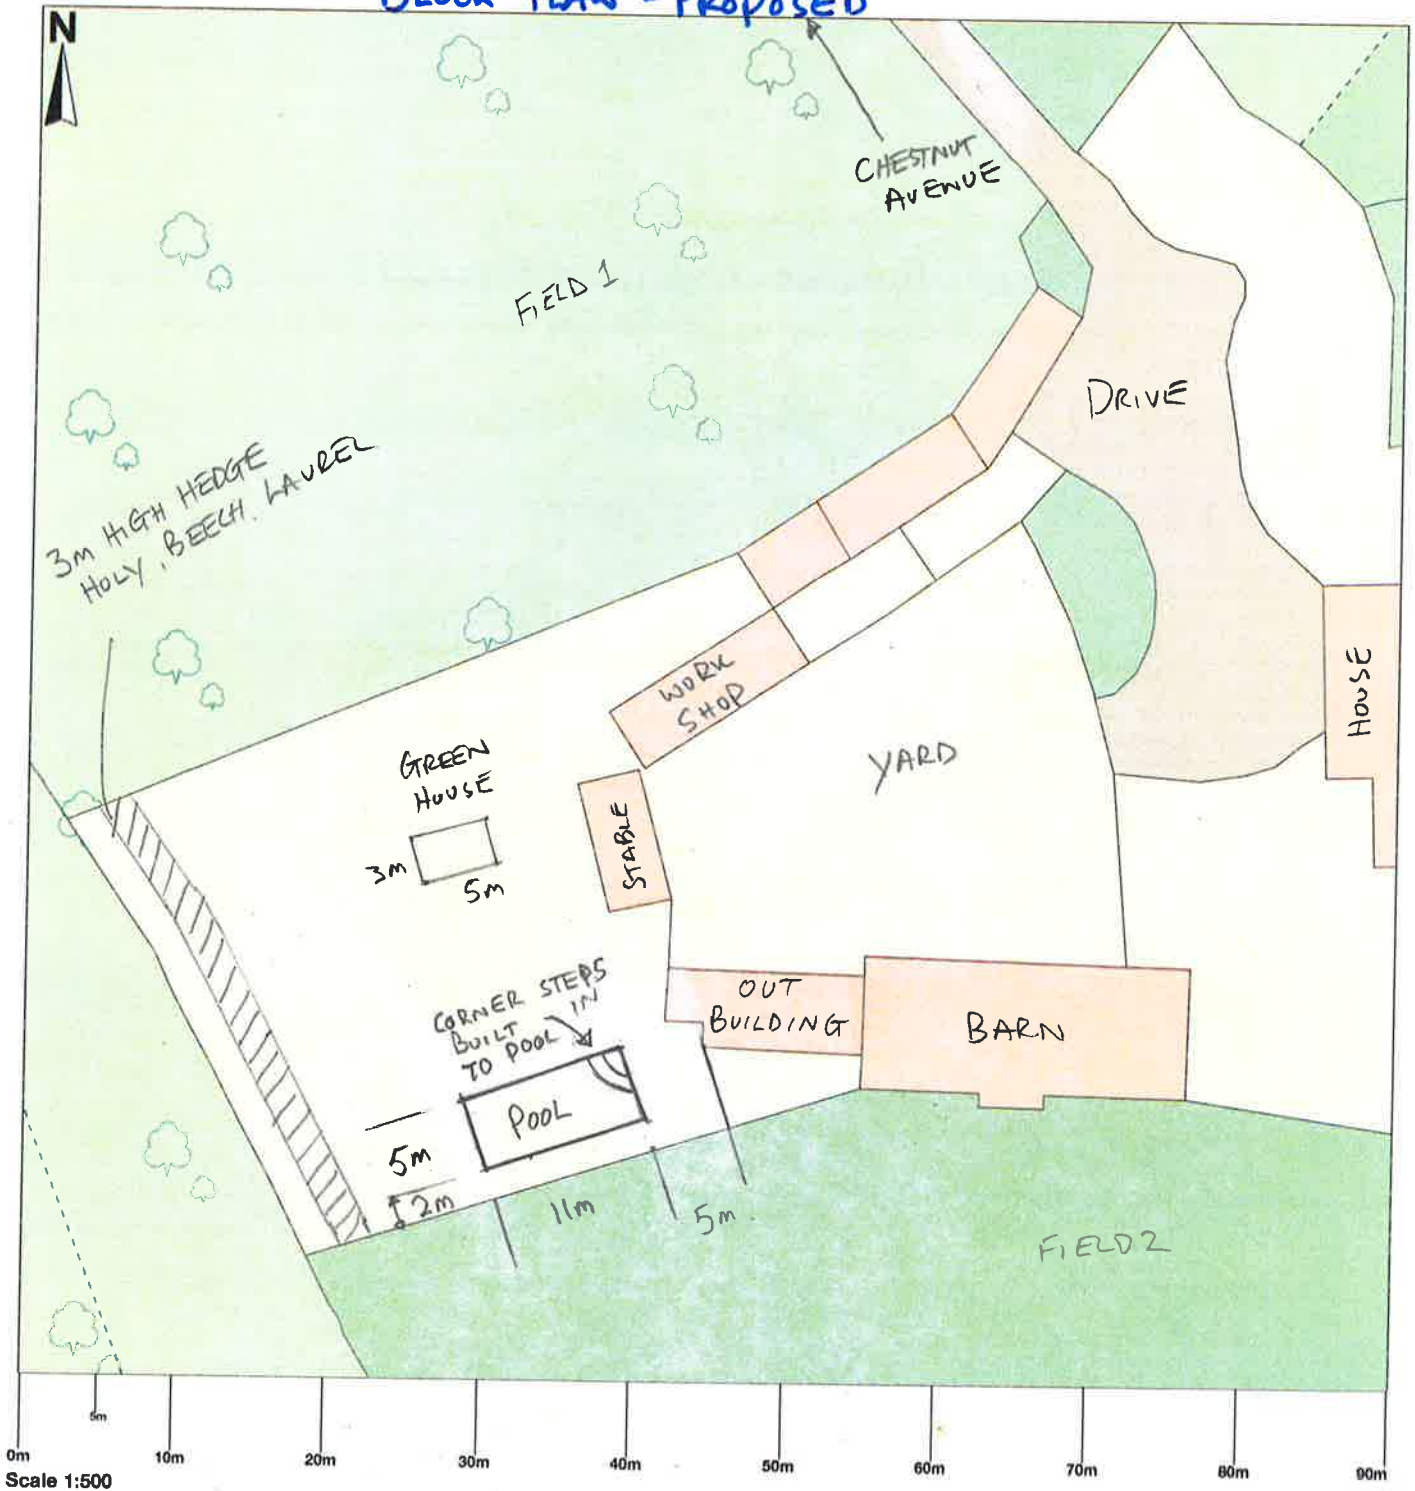

Little Betsoms Farm, Chestnut Avenue, Westerham, TN16 2EG

Block Plan - Proposed

© Crown copyright and database rights 2023 OS 100054135. Map area bounded by: 543022,156269 543112,156359. Produced on 13 November 2023 from the OS National Geographic Database. Supplied by UKPlanningMaps.com. Unique plan reference: b90e//1025442/1382706