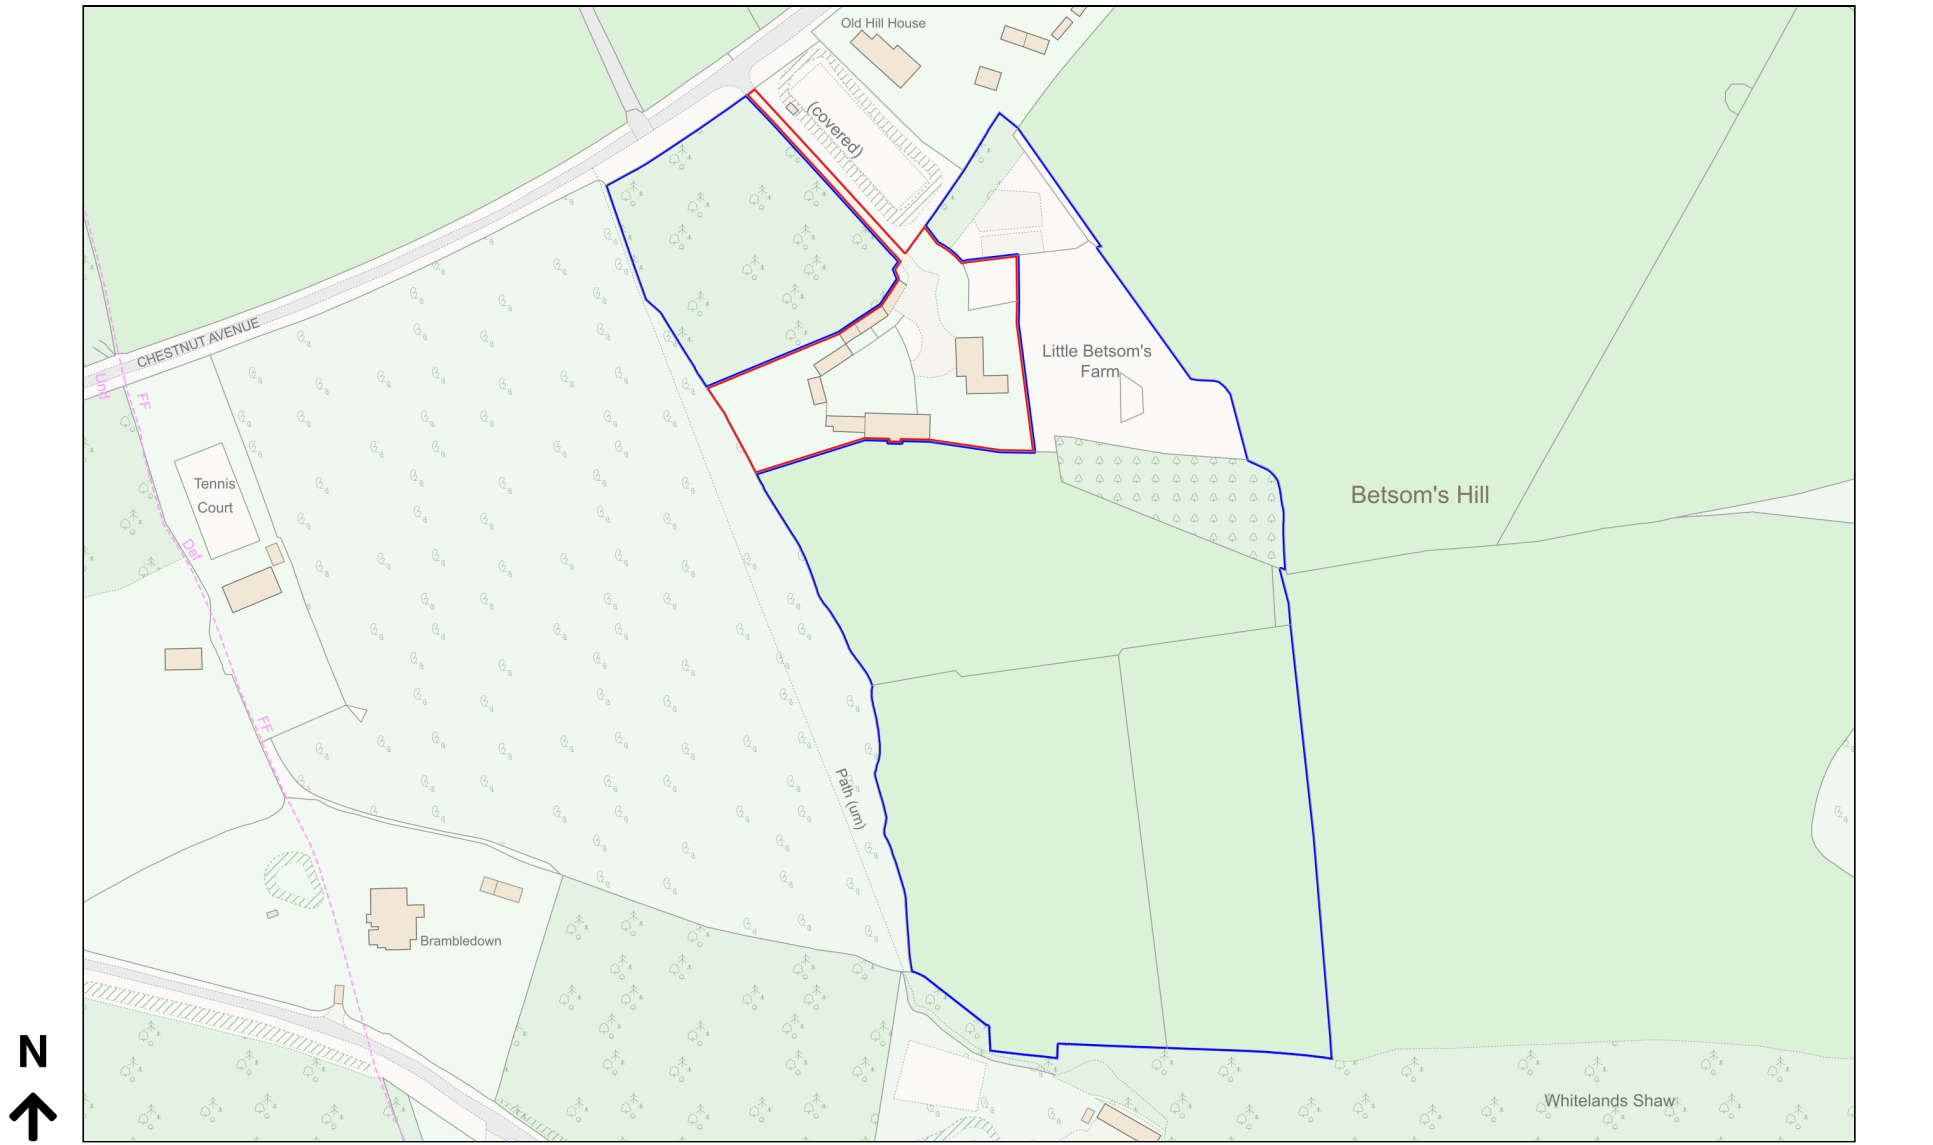

Location Plan

Site Address: Little Betsoms Farm, Chestnut Avenue, Westerham, TN16 2EG

Date Produced: 09-Jan-2024

Scale: 1:2500 @A4

Planning Portal Reference: PP-12319118v1