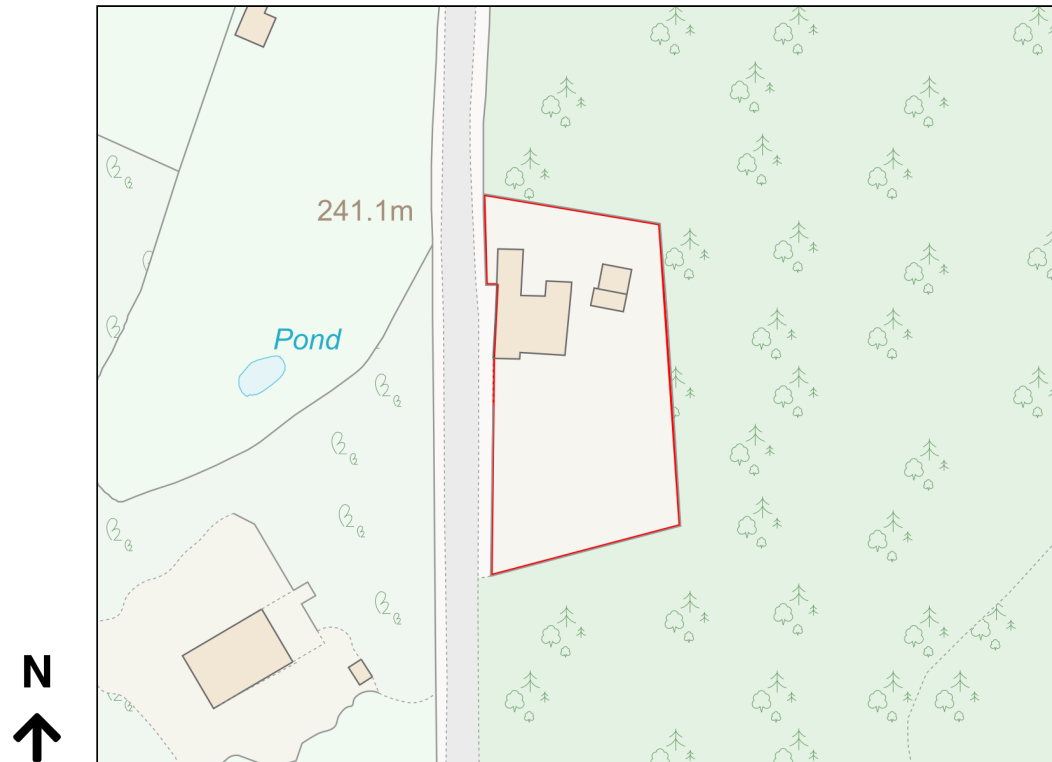

Location Plan

Site Address: Hunters Lodge, Toys Hill, Brasted, TN16 1QG

Date Produced: 19-Jan-2024

Scale: 1:1250 @A4

Planning Portal Reference: PP-12743955v1