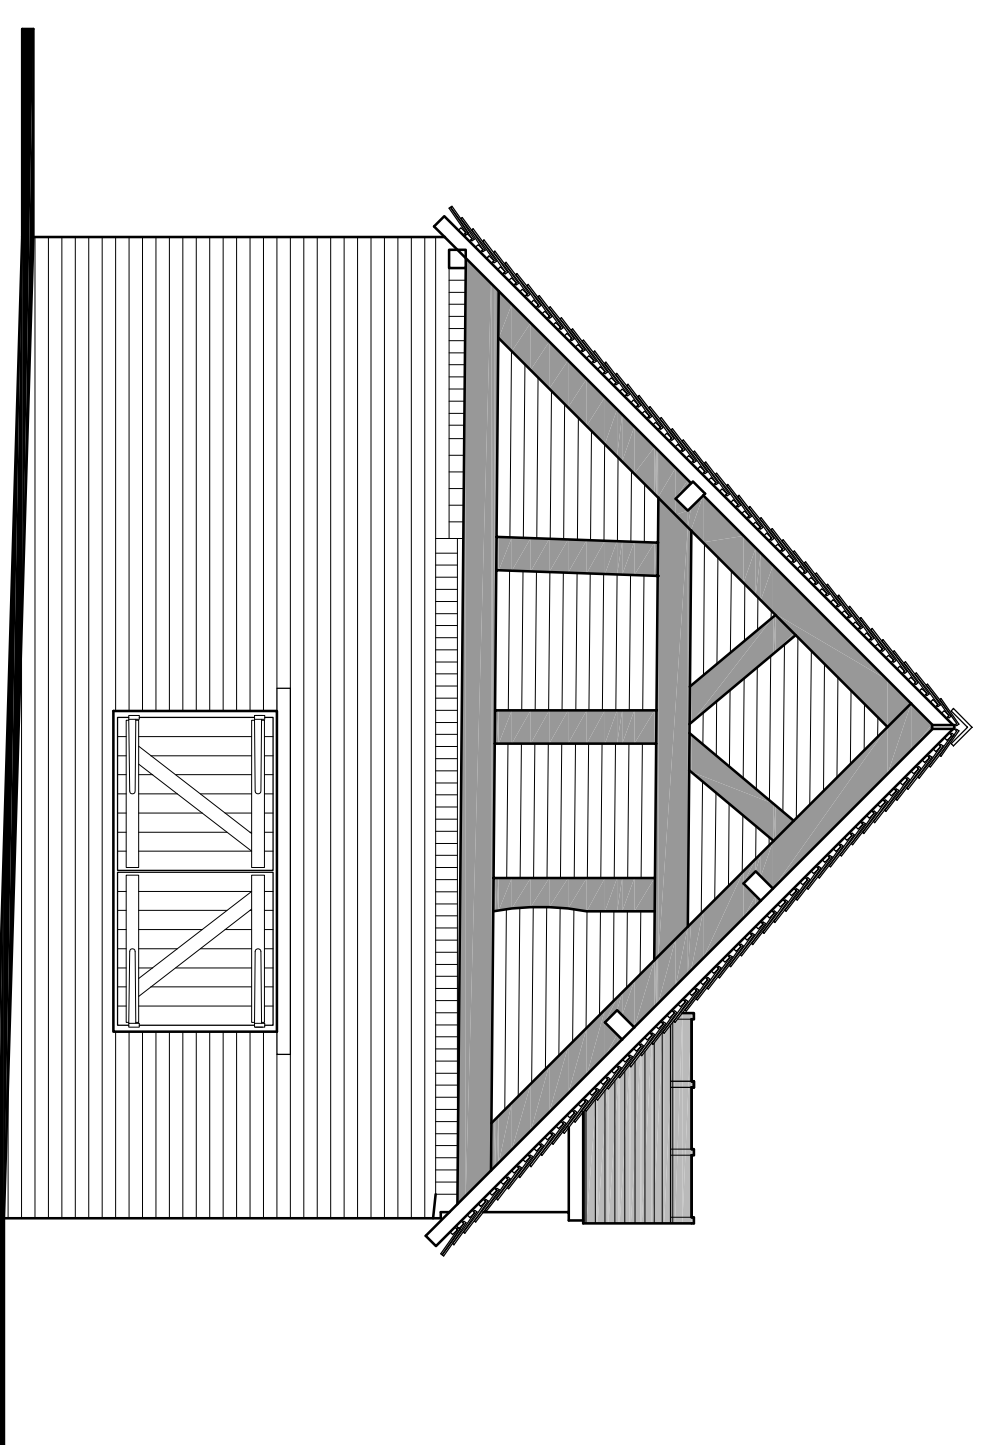

South Elevation

North Elevation

West Elevation

East Elevation

Balfours
PROPERTY PROFESSIONALS

New Windsor House
Oxton Business Park
Ecciton Heath
Shrewsbury
SY3 5TD
Telephone: 01743 84111
Fax: 01743 84280
Web: www.balfours.co.uk

PRESTON FARM
PRESTON BROCKHURST
SHREWSBURY

**Barn A - Survey Drawing
Elevations**

DATE	DRAWN BY	CHECKED	SCALE
JULY 2018	SR8		1:50 - A1 1:100 - A3
DRAWING NO.		REVISIONS	
1935 / 01			