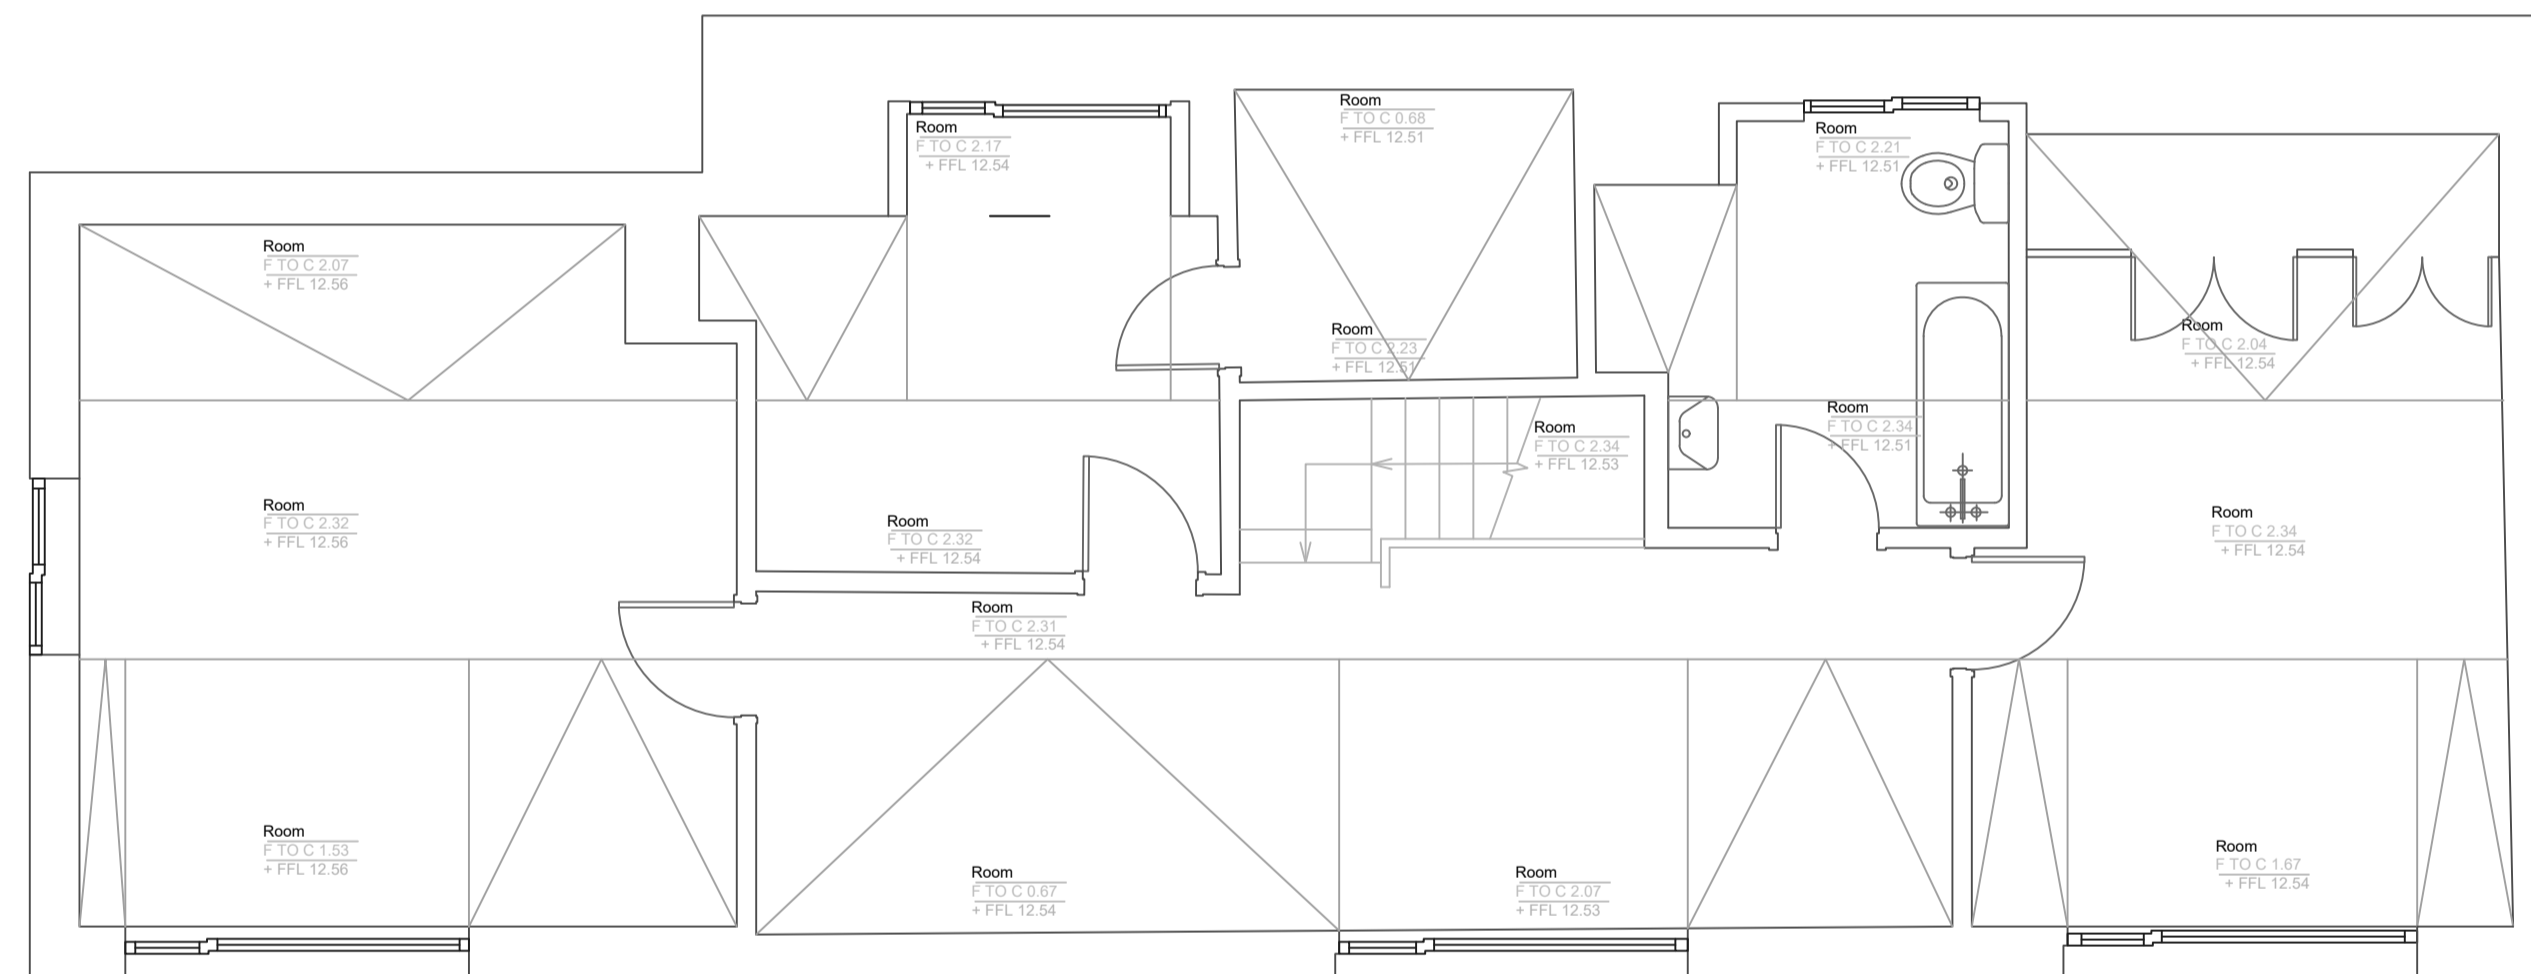

First Floor Plan

NOTES
Do not scale from this drawing
All measurements to be checked on site

Revision	Description	Date
-	-	-

project
The Fields, Hodnet

project no.
1362

client
Mr & Mrs P Brownjohn

drawing
First Floor

drawing no. revision
05 -

status
PLANNING

scale date
1:50 @A1 01/05/23

drawn by
RS

MOSS. CO. LLP.
BROOKSIDE - PLEALEY - SHREWSBURY - SY5 0UY TEL 01743 792985 E-mail - info@mosscompany.co.uk