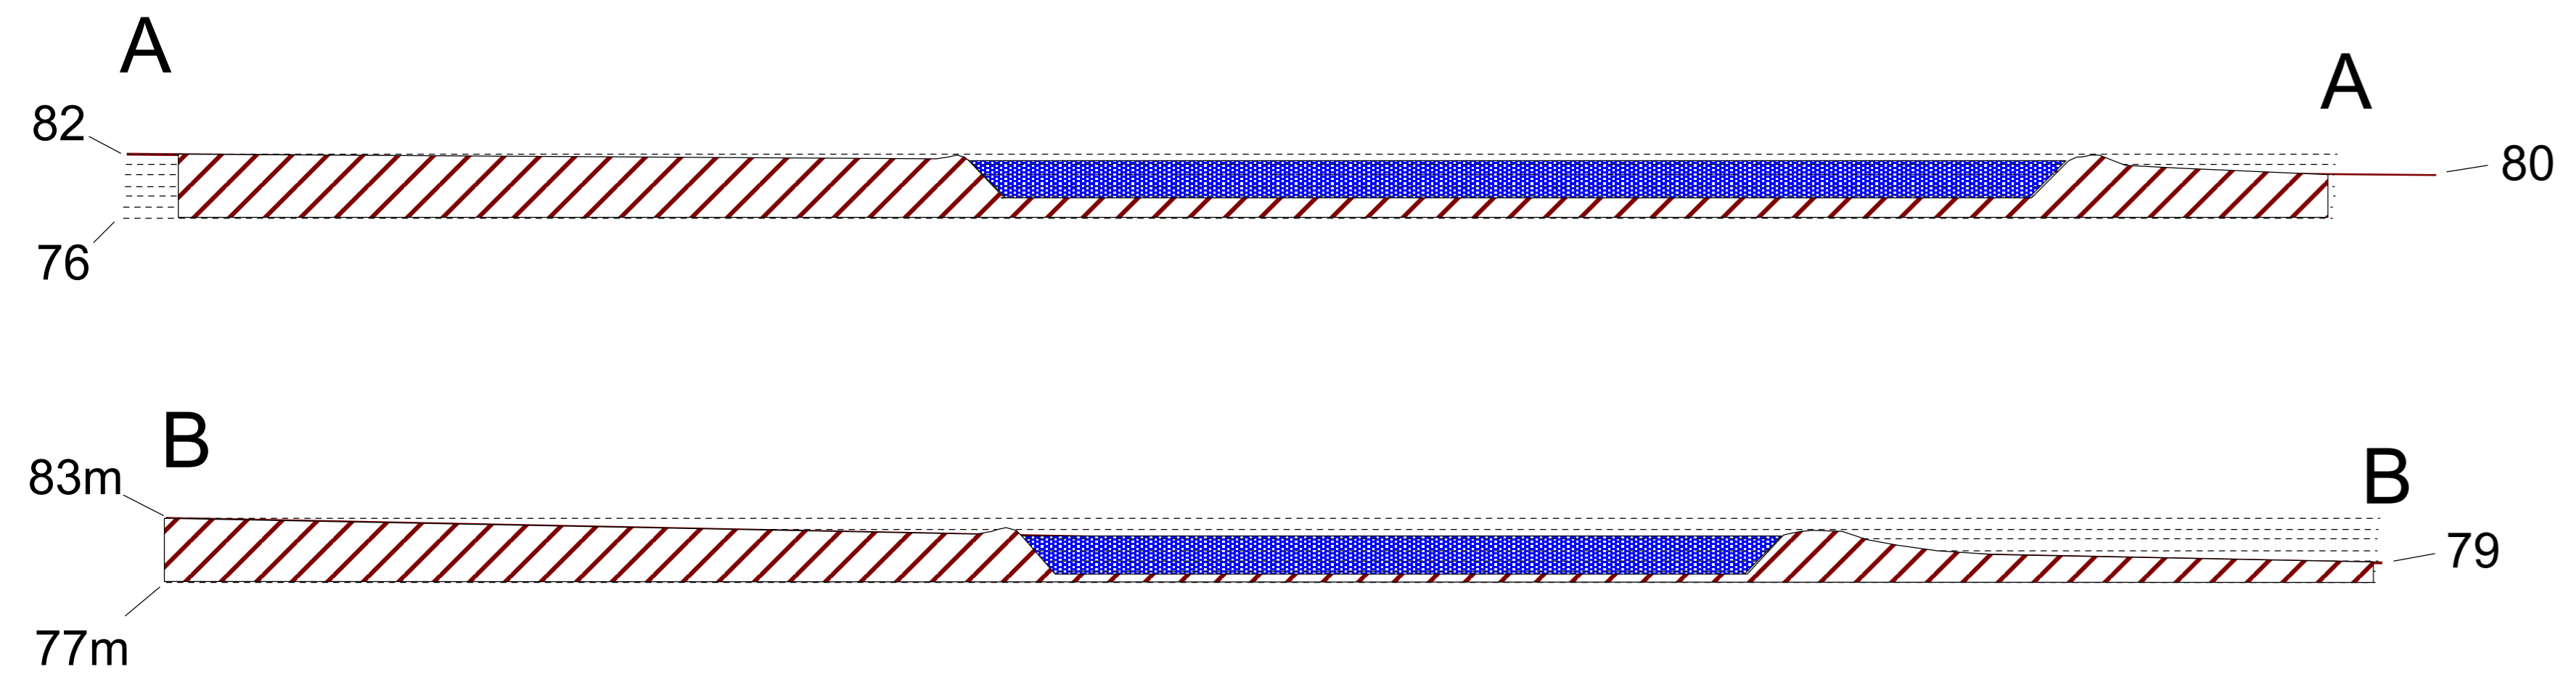

Ordnance Survey © Crown copyright 2024 All rights reserved. Licence number 100057264

Location Plan - 352648, 305576.
 Oaklands Farm, Pitchford,
 Shrewsbury, SY5 7DJ.

Scale 1 to 2500
 Date Feb 2024
 433-221R Plan 1 to 500 A2