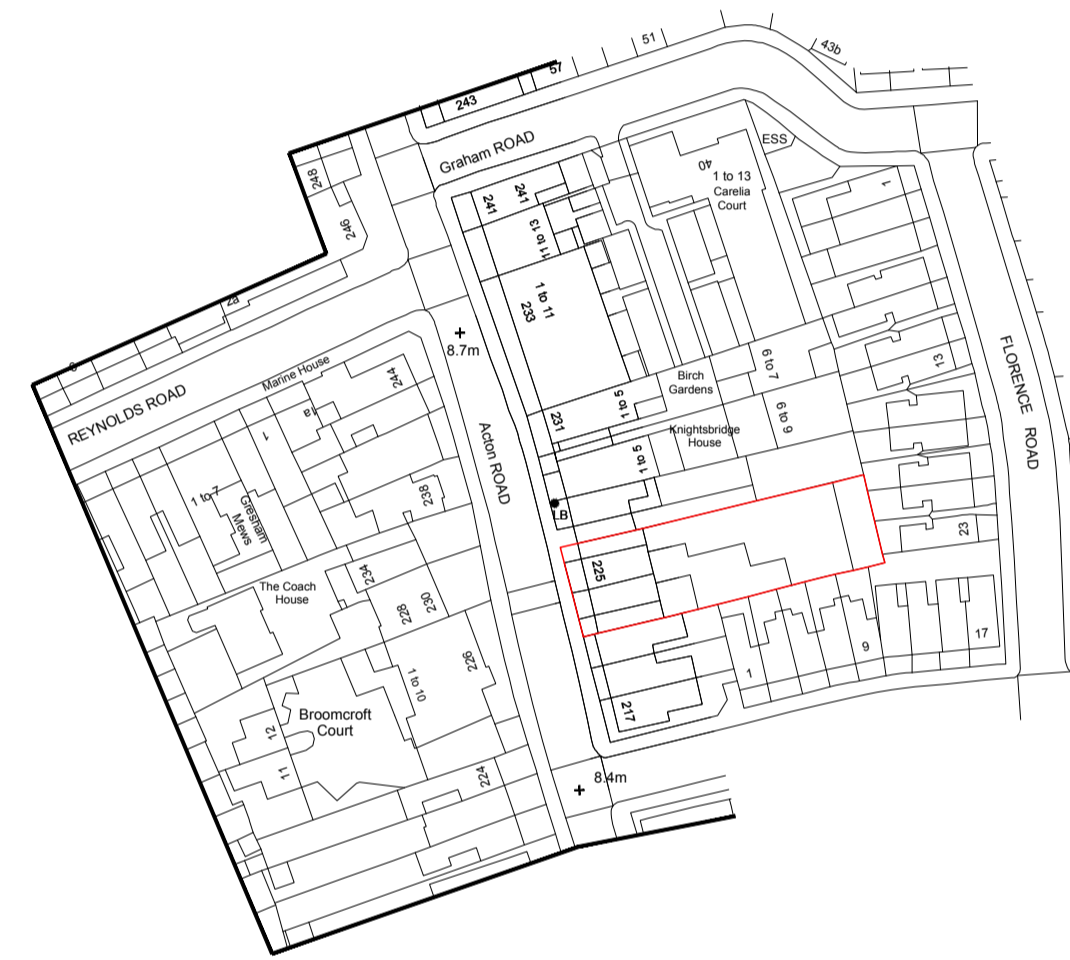

SITE LOCATION PLAN