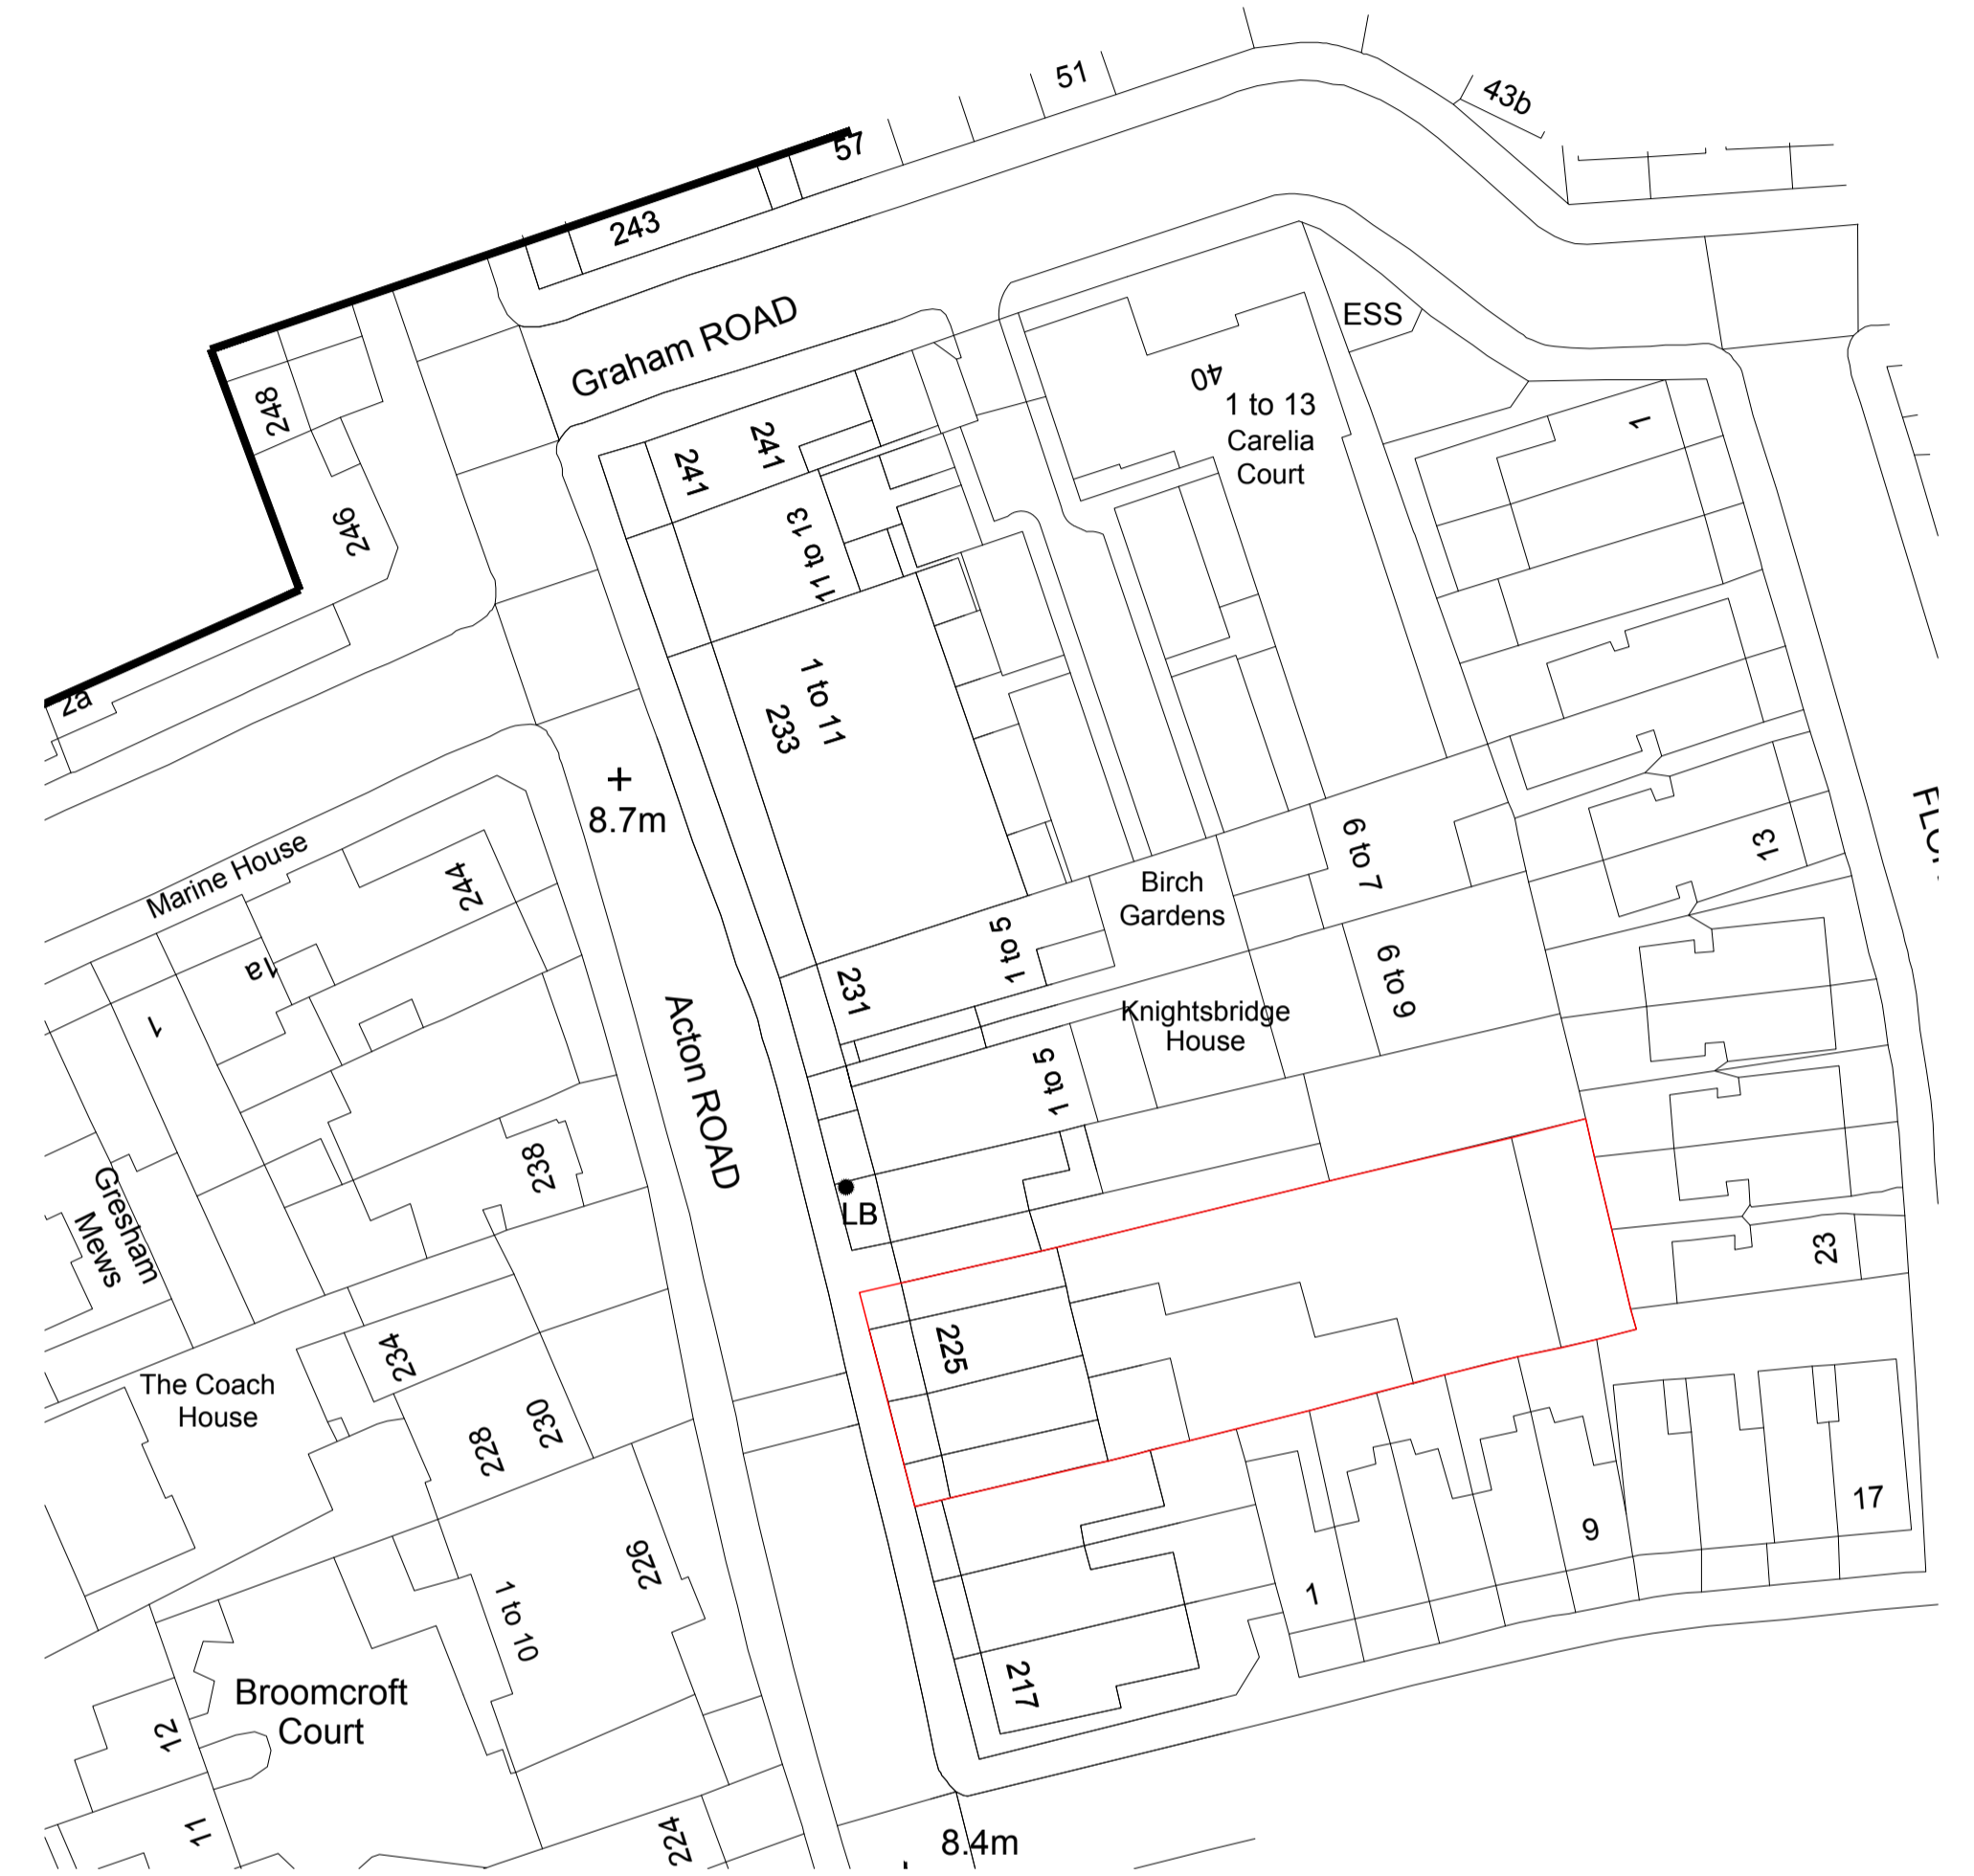

SITE BLOCK PLAN

It is the responsibility to review these drawings to ensure compliance with the latest building regulations and guidance documents as well as ensure the detailed measurements are correct before undertaking works. No structural, intrusive or specialist surveys have been undertaken as part of this design.	PROJECT: WINDOW RENEWAL DATE: 11/01/20 @ AI	THIS SITE LOCATION AND BLOCK PLAN DATE OF ISSUE: PLANNING DATE: 09.03.2023
	2223-225 Acton Road	PO3