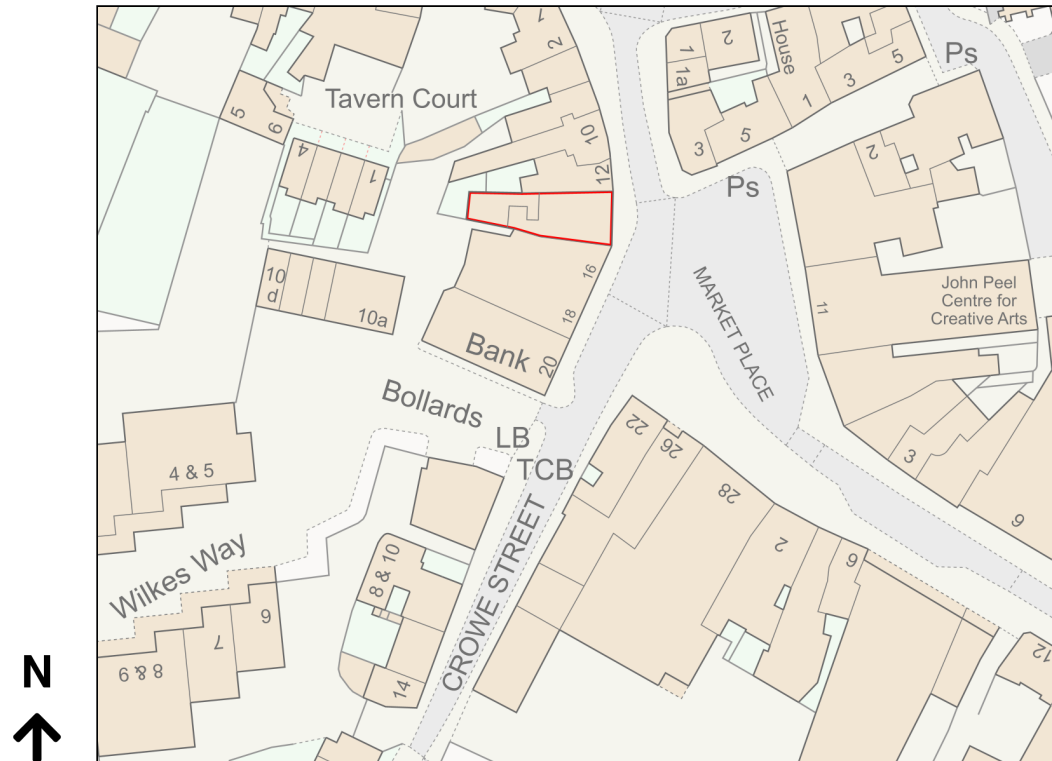

Location Plan

Site Address: Nationwide, 14, Market Place, Stowmarket, IP14 1DP

Date Produced: 06-Feb-2024

Scale: 1:1250 @A4

Planning Portal Reference: PP-12785537v1