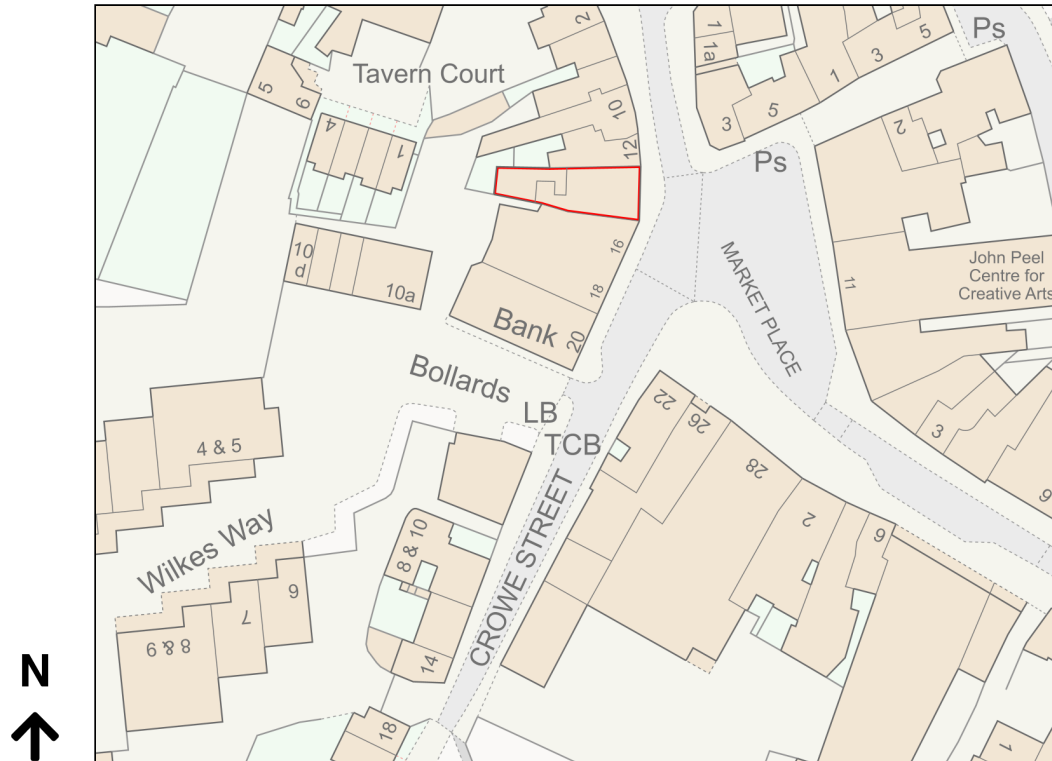

Location Plan

Site Address: Nationwide, 14, Market Place, Stowmarket, IP14 1DP

Date Produced: 06-Feb-2024

Scale: 1:1250 @A4

Planning Portal Reference: PP-12786542v1