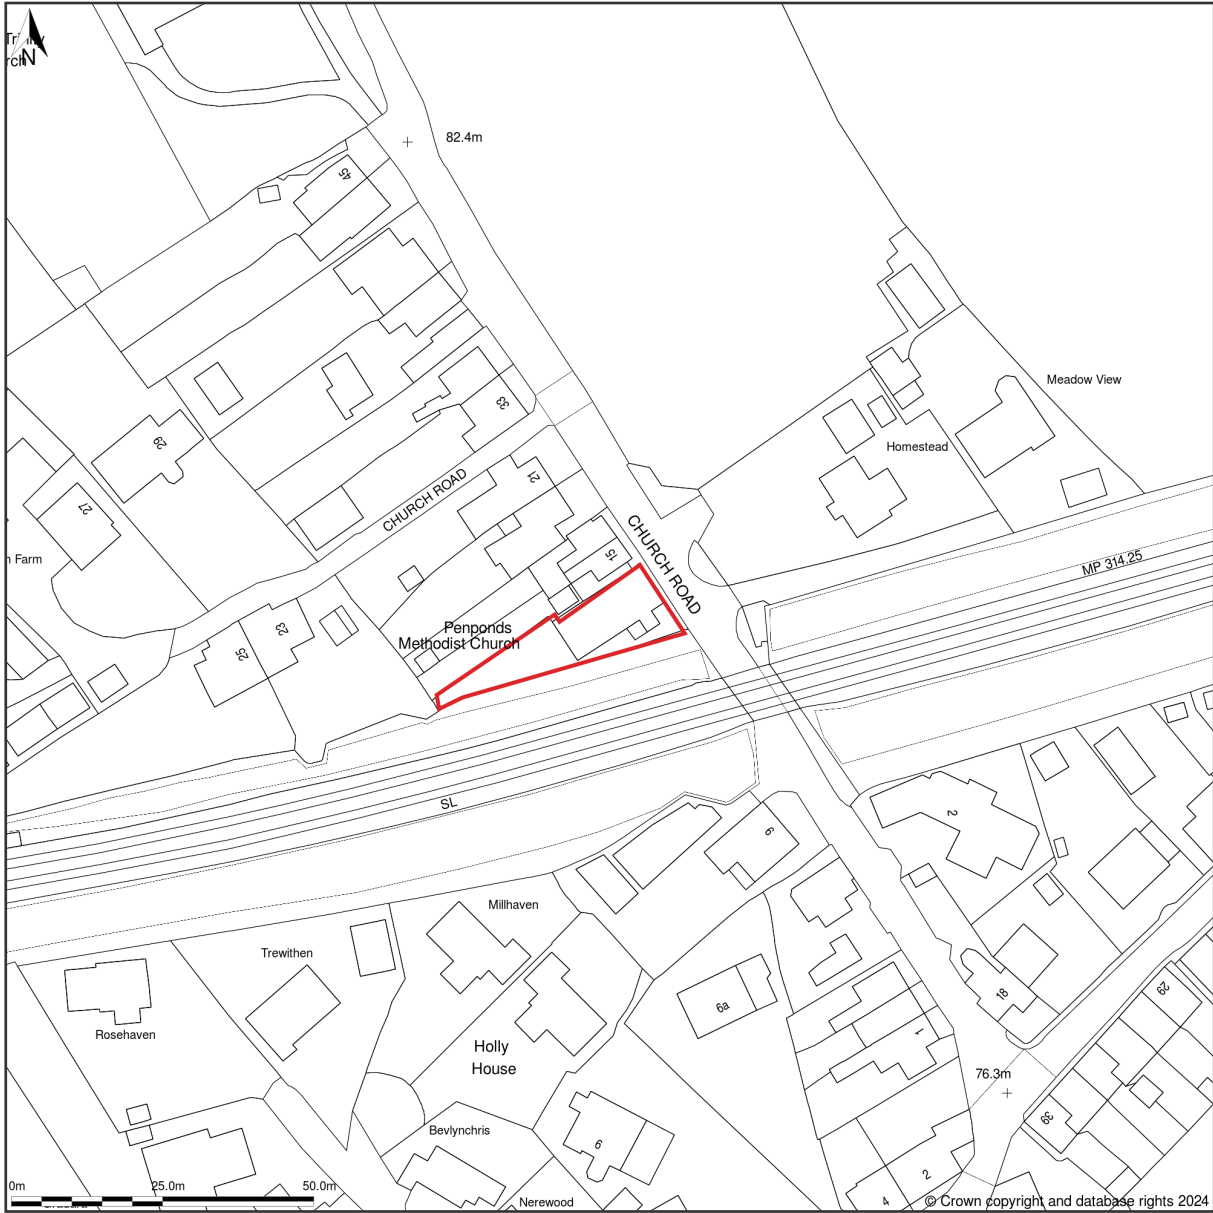

Penponds Methodist Church, Church Road, Penponds, Cornwall, TR14 0QE

Location Plan shows area bounded by: 163462.89, 39148.05 163662.89, 39348.05 (at a scale of 1:1250), OSGridRef: SW63563924. The representation of a road, track or path is no evidence of a right of way. The representation of features as lines is no evidence of a property boundary.

Produced on 7th Feb 2024 from the Ordnance Survey National Geographic Database and incorporating surveyed revision available at this date. Reproduction in whole or part is prohibited without the prior permission of Ordnance Survey. © Crown copyright 2024. Supplied by www.buyaplan.co.uk a licensed Ordnance Survey partner (100053143). Unique plan reference: #00877350-808C7B.