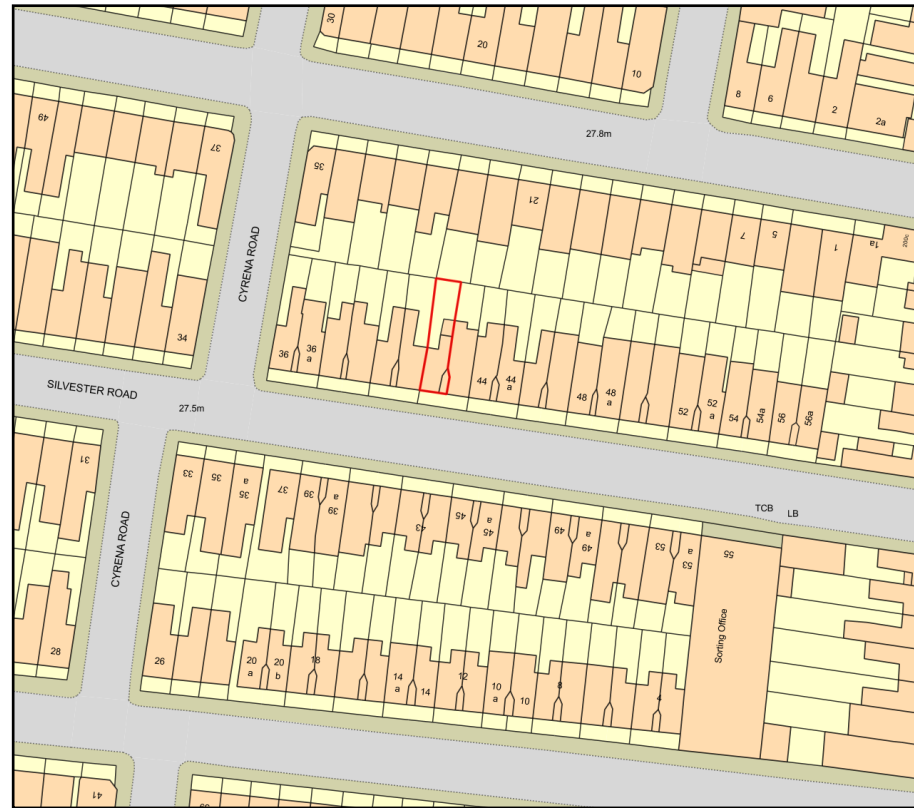

42 Silvester Road SE22 9PB

Plan Produced for: Planning Department

Date Produced: 02 Feb 2024

Plan Reference Number: TQRQM24033101905052

Scale: 1:1250 @ A4