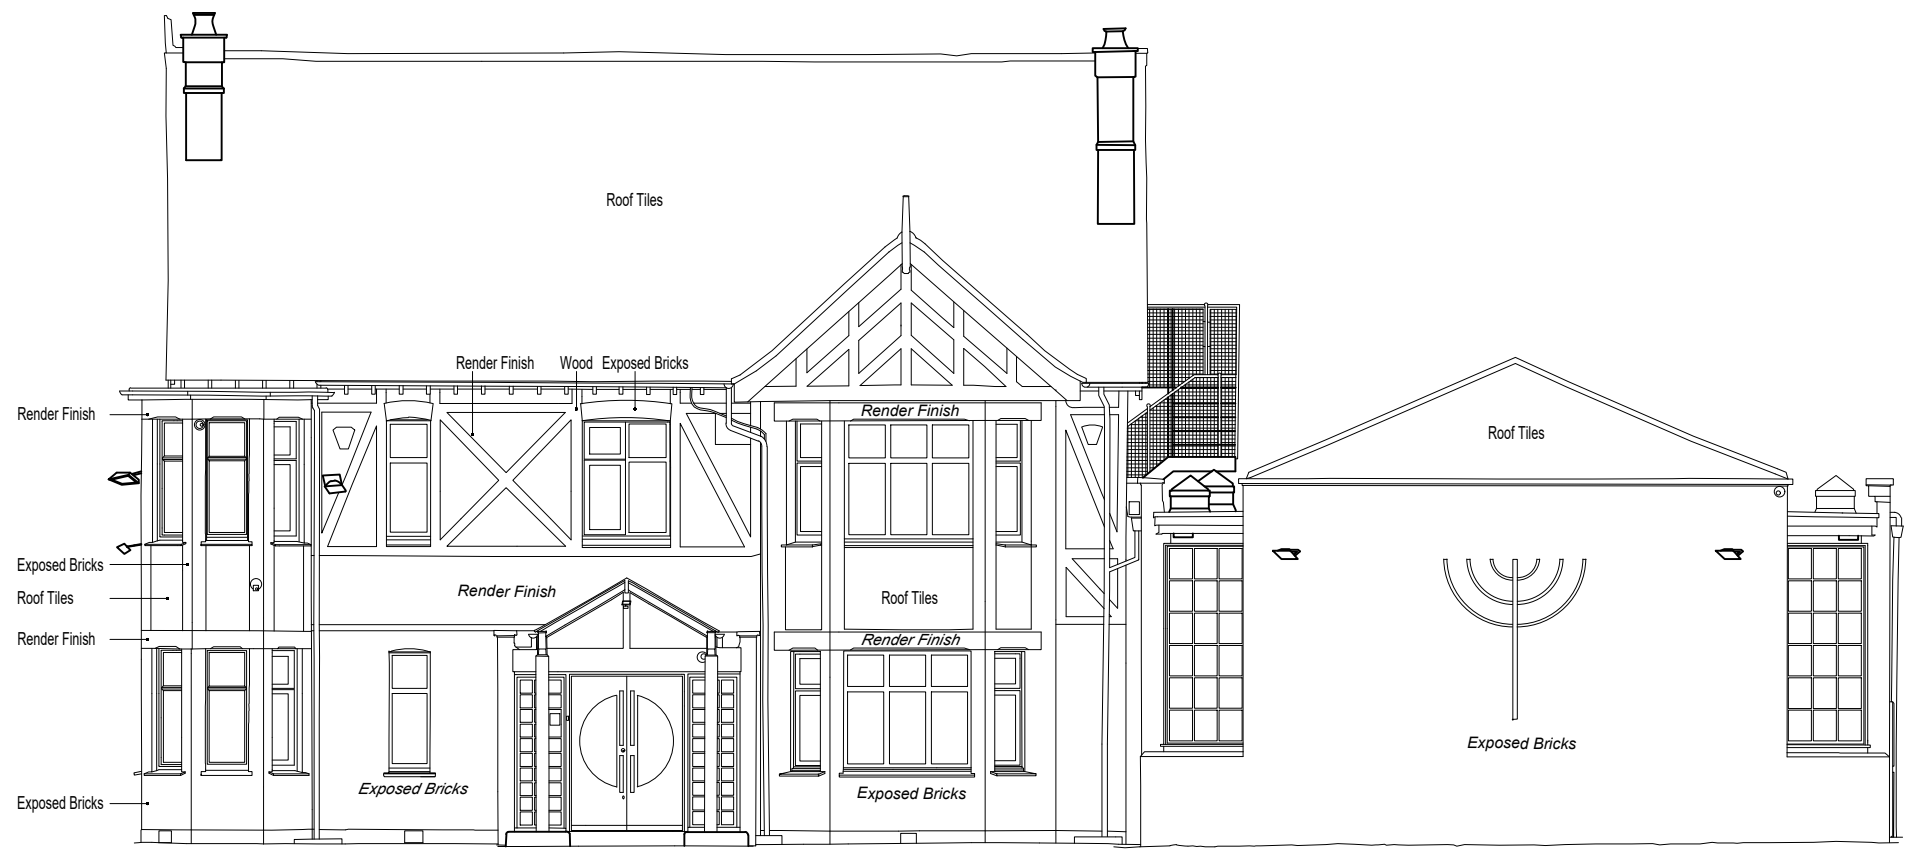

104.000
 103.000
 102.000
 101.000
 100.000
 99.000
 98.000
 97.000
 96.000
 95.000
 94.000
 93.000
 92.000
 91.000
 90.000
 89.000
 88.000
 87.000
 86.000

External Elevation Front View

A	Planning Issue	23/09/2022
Rev	Remarks	Date
Client:- SOUTHGATE PROGRESSIVE SYNAGOGUE		Project No.:- 23148
Site:- 75 CHASE ROAD LONDON N14 4QY		Drawing Title:- FRONT ELEVATION EXISTING
Drawn by:- SV	Date:- 27.11.23	Scale at A3:- 1:100
Drawing Number:- 23148.104		Revision:- A
This Drawing is the property of BSInitiative and is not to be passed to a third party or re-produced without written consent.		