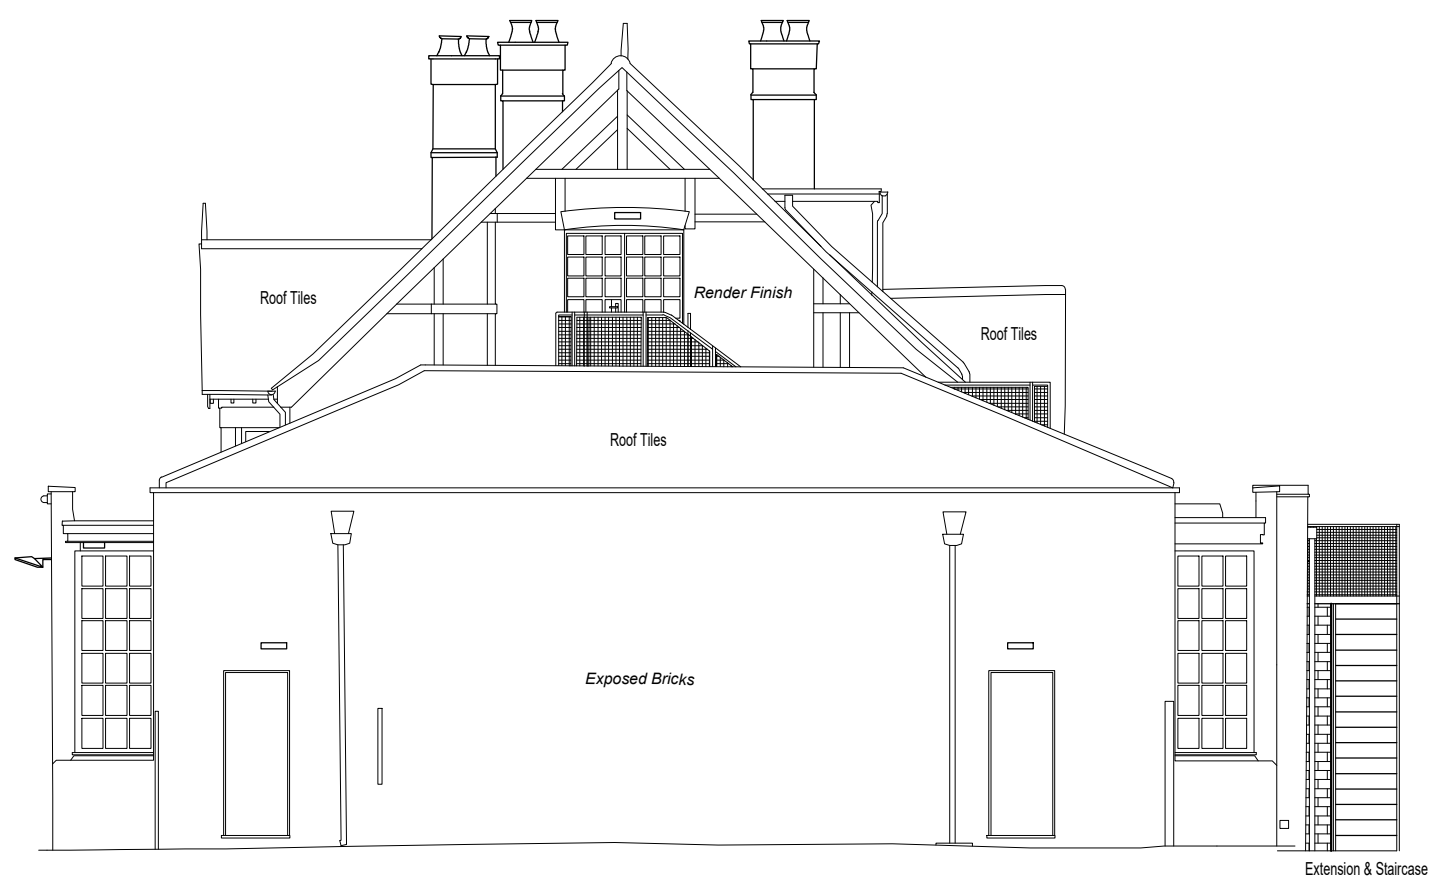

104.000  
 103.000  
 102.000  
 101.000  
 100.000  
 99.000  
 98.000  
 97.000  
 96.000  
 95.000  
 94.000  
 93.000  
 92.000  
 91.000  
 90.000  
 89.000  
 88.000  
 87.000

86.000  
 External Elevation Right View

| A   | Planning Issue     | 23/09/2022                                  |
|---|--------------------|---|
| Rev   | Remarks            | Date  |
| Client:-<br>SOUTHGATE PROGRESSIVE<br>SYNAGOGUE  |                    | Project No.:-<br>23148                      |
| Site:-<br>75 CHASE ROAD LONDON N14<br>4QY   |                    | Drawing Title:-<br>RIGHT ELEVATION PROPOSED |
| Drawn by:-<br>SV  | Date:-<br>27.11.23 | Scale at A3:-<br>1:100                      |
| Drawing Number:-<br>23148.205   |                    | Revision:-<br>A                             |
|    |                    |   |
| This Drawing is the property of BSInitiative and is not to be passed to a third party or re-produced without written consent. © |                    |   |