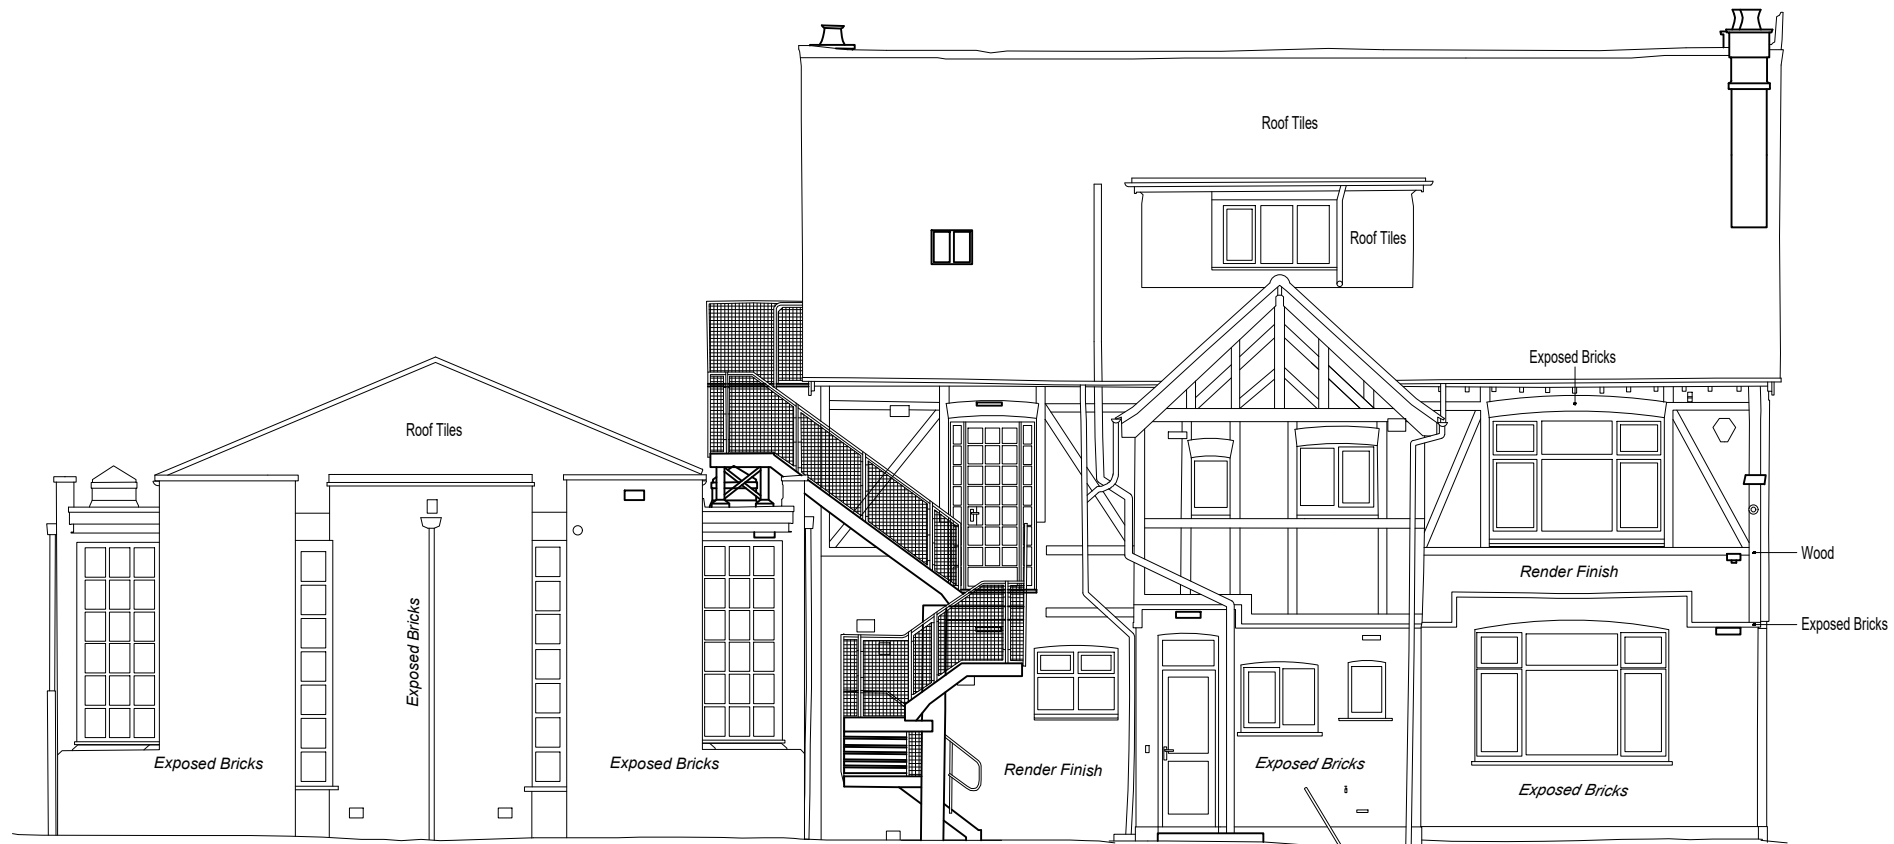

104.000
 103.000
 102.000
 101.000
 100.000
 99.000
 98.000
 97.000
 96.000
 95.000
 94.000
 93.000
 92.000
 91.000
 90.000
 89.000
 88.000
 87.000

External Elevation Rear View

A	Planning Issue	23/09/2022
Rev	Remarks	Date
Client:- SOUTHGATE PROGRESSIVE SYNAGOGUE		Project No.:- 23148
Site:- 75 CHASE ROAD LONDON N14 4QY		Drawing Title:- REAR ELEVATION EXISTING
Drawn by:- SV	Date:- 27.11.23	Scale at A3:- 1:100
Drawing Number:- 23148.105		Revision:- A
		
This Drawing is the property of BSInitiative and is not to be passed to a third party or re-produced without written consent. ©		