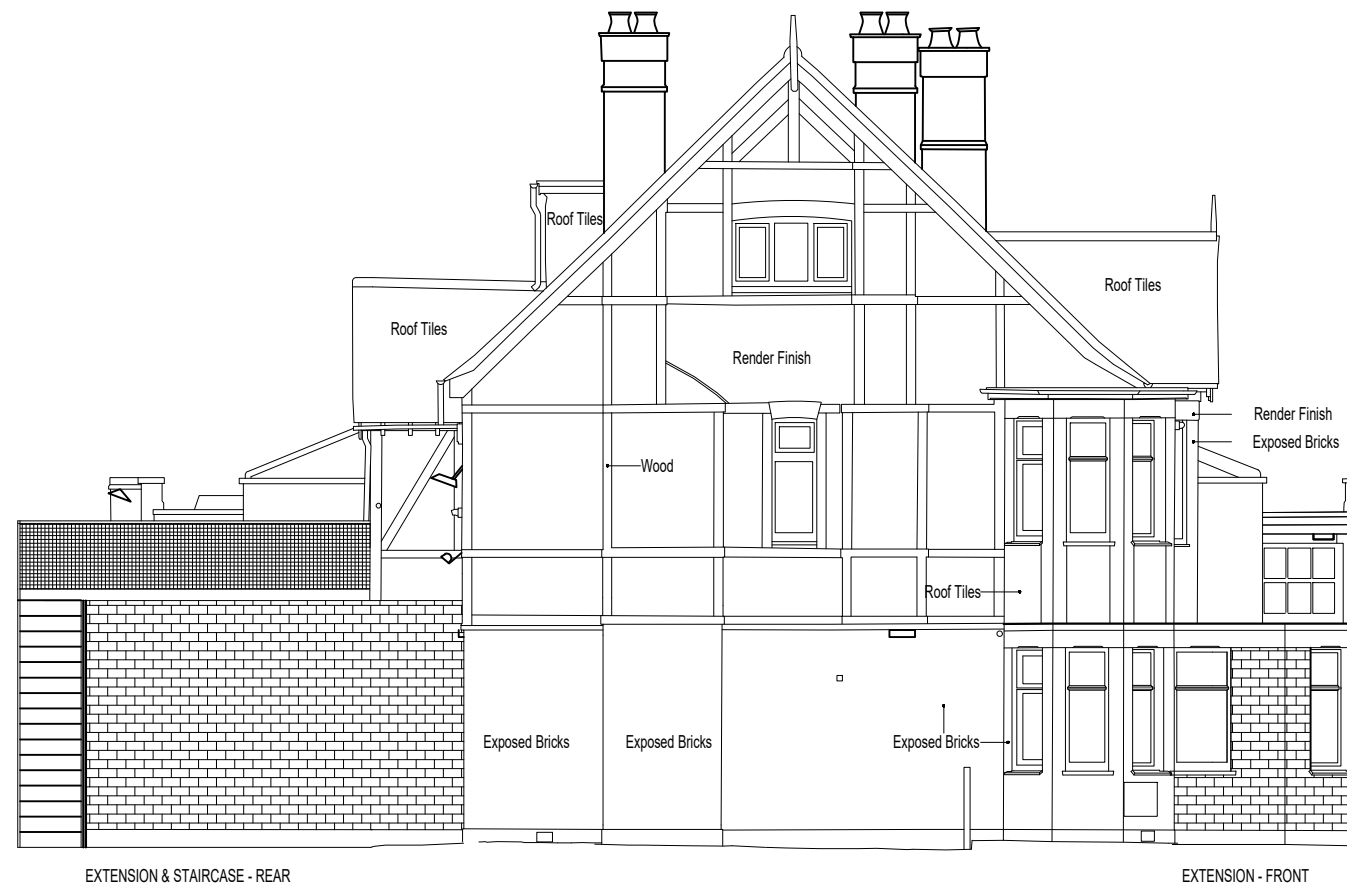

104.000  
 103.000  
 102.000  
 101.000  
 100.000  
 99.000  
 98.000  
 97.000  
 96.000  
 95.000  
 94.000  
 93.000  
 92.000  
 91.000  
 90.000  
 89.000  
 88.000  
 87.000

86.000  
 External Elevation Left View

A	Planning Issue	23/09/2022
Rev	Remarks	Date
Client:- SOUTHGATE PROGRESSIVE SYNAGOGUE		Project No.:- 23148
Site:- 75 CHASE ROAD LONDON N14 4QY		Drawing Title:- LEFT ELEVATION PROPOSED
Drawn by:- SV	Date:- 27.11.23	Scale at A3:- 1:100
Drawing Number:- 23148.206		Revision:- A
		
This Drawing is the property of BSInitiative and is not to be passed to a third party or re-produced without written consent. ©		