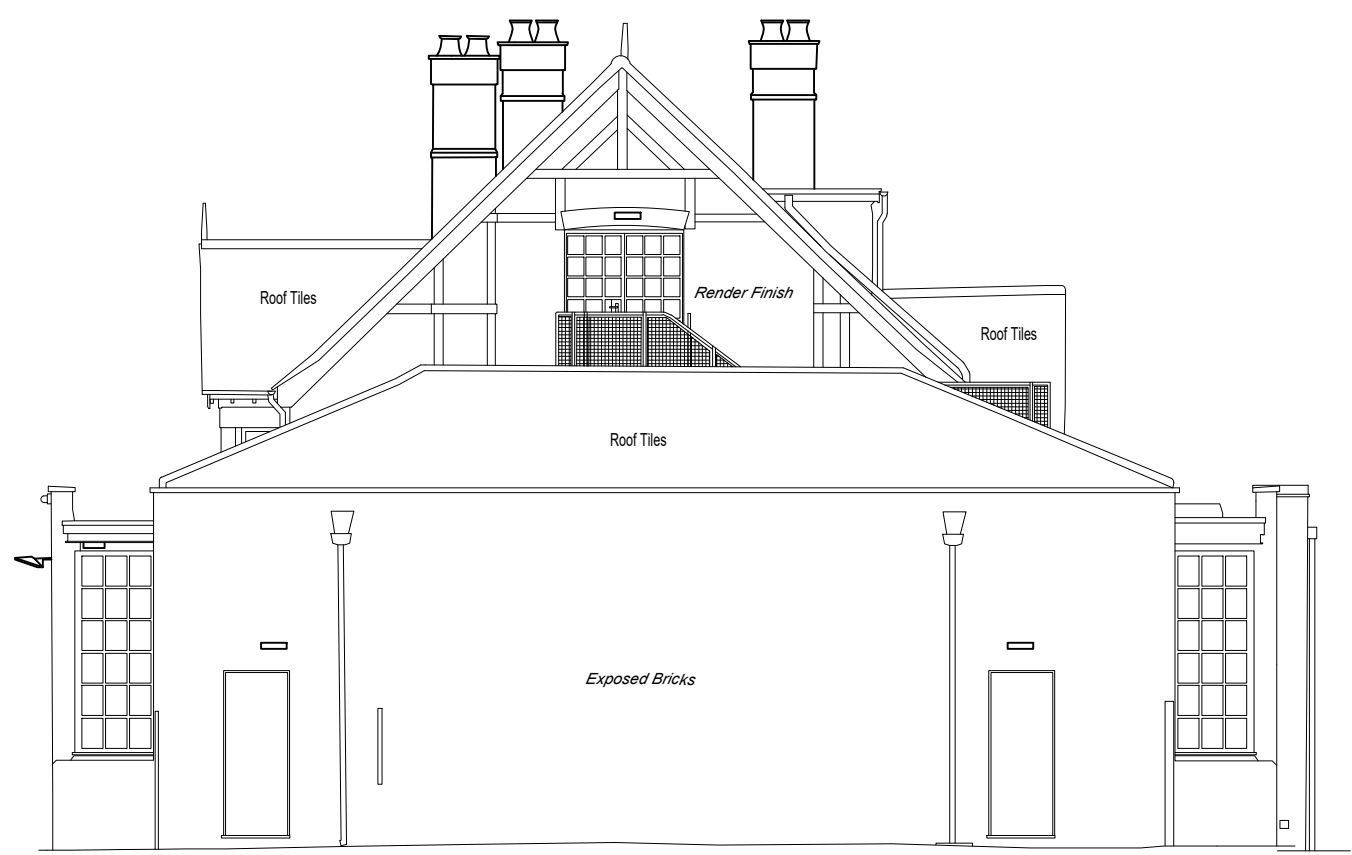

104.000
 103.000
 102.000
 101.000
 100.000
 99.000
 98.000
 97.000
 96.000
 95.000
 94.000
 93.000
 92.000
 91.000
 90.000
 89.000
 88.000
 87.000

86.000
 External Elevation Right View

A	Planning Issue	23/09/2022
Rev	Remarks	Date
<u>Client:-</u> SOUTHGATE PROGRESSIVE SYNAGOGUE		<u>Project No.:-</u> 23148
<u>Site:-</u> 75 CHASE ROAD LONDON N14 4QY		<u>Drawing Title:-</u> RIGHT ELEVATION EXISTING
<u>Drawn by:-</u> SV	<u>Date:-</u> 27.11.23	<u>Scale at A3:-</u> 1:100
<u>Drawing Number:-</u> 23148.106		<u>Revision:-</u> A
		
This Drawing is the property of BSInitiative and is not to be passed to a third party or re-produced without written consent. ©		