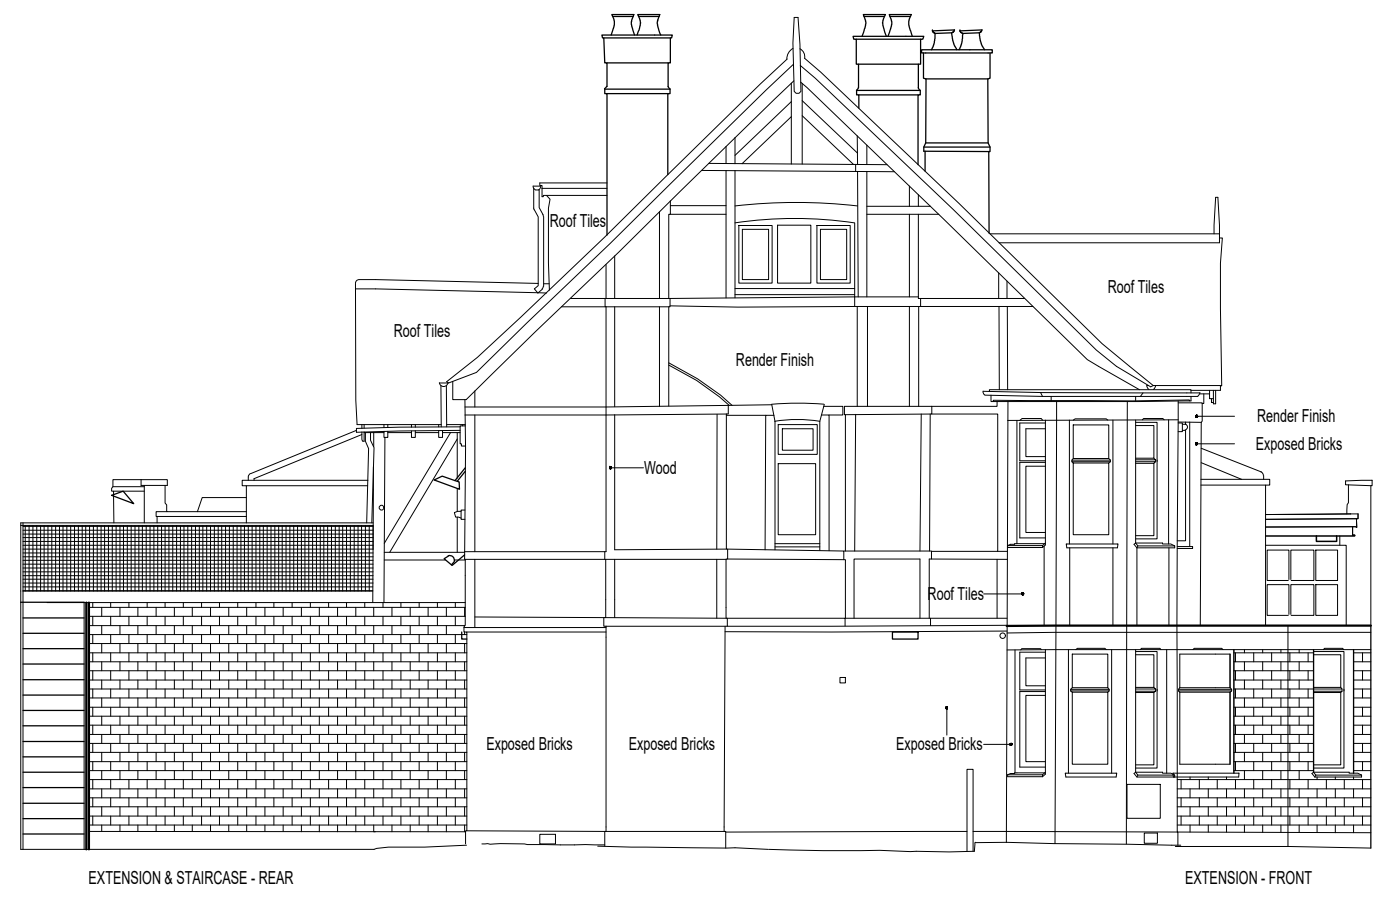

104.000
 103.000
 102.000
 101.000
 100.000
 99.000
 98.000
 97.000
 96.000
 95.000
 94.000
 93.000
 92.000
 91.000
 90.000
 89.000
 88.000
 87.000
 86.000

External Elevation Left View

| A | Planning Issue | 23/09/2022 |
|---|--------------------|--|
| Rev | Remarks | Date |
| Client:- SOUTHGATE PROGRESSIVE SYNAGOGUE | | Project No.:- 23148 |
| Site:- 75 CHASE ROAD LONDON N14 4QY | | Drawing Title:- LEFT ELEVATION EXISTING |
| Drawn by:- SV | Date:- 27.11.23 | Scale at A3:- 1:100 |
| Drawing Number:- 23148.107 | | Revision:- A |
|  | | |
| This Drawing is the property of BSInitiative and is not to be passed to a third party or re-produced without written consent. © | | |