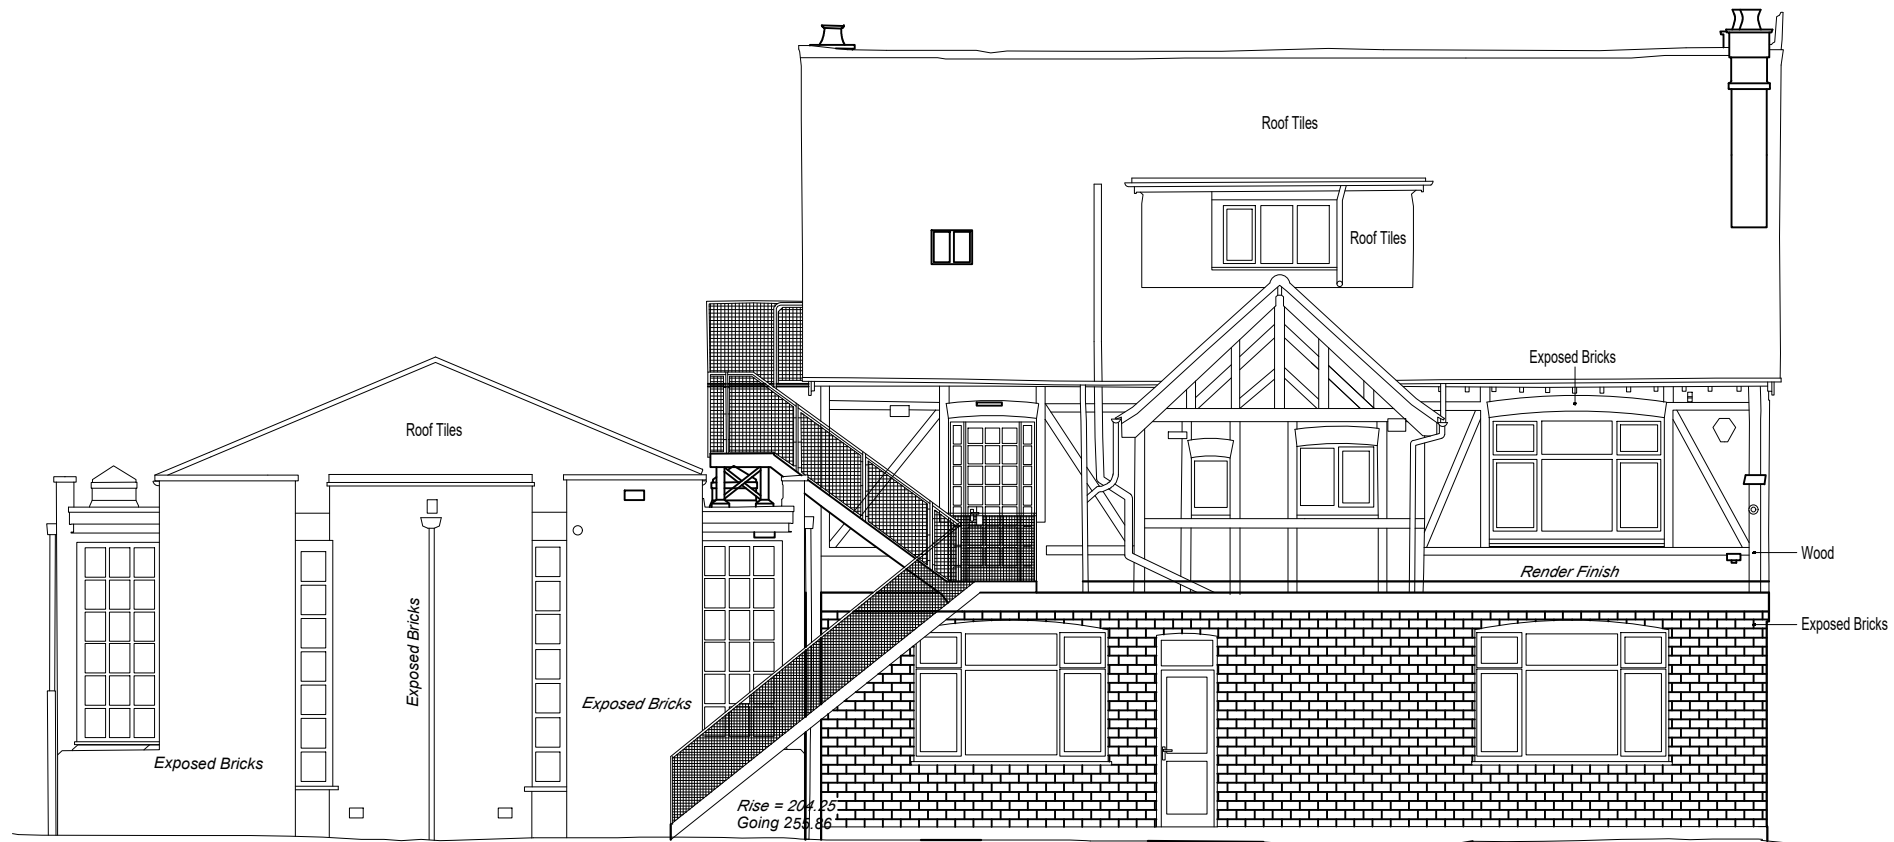

104.000
 103.000
 102.000
 101.000
 100.000
 99.000
 98.000
 97.000
 96.000
 95.000
 94.000
 93.000
 92.000
 91.000
 90.000
 89.000
 88.000
 87.000
 86.000

External Elevation Rear View

A	Planning Issue	23/09/2022
Rev	Remarks	Date
Client:- SOUTHGATE PROGRESSIVE SYNAGOGUE		Project No.:- 23148
Site:- 75 CHASE ROAD LONDON N14 4QY		Drawing Title:- REAR ELEVATION PROPOSED
Drawn by:- SV	Date:- 27.11.23	Scale at A3:- 1:100
Drawing Number:- 23148.204		Revision:- A
		
This Drawing is the property of BSInitiative and is not to be passed to a third party or re-produced without written consent. ©		