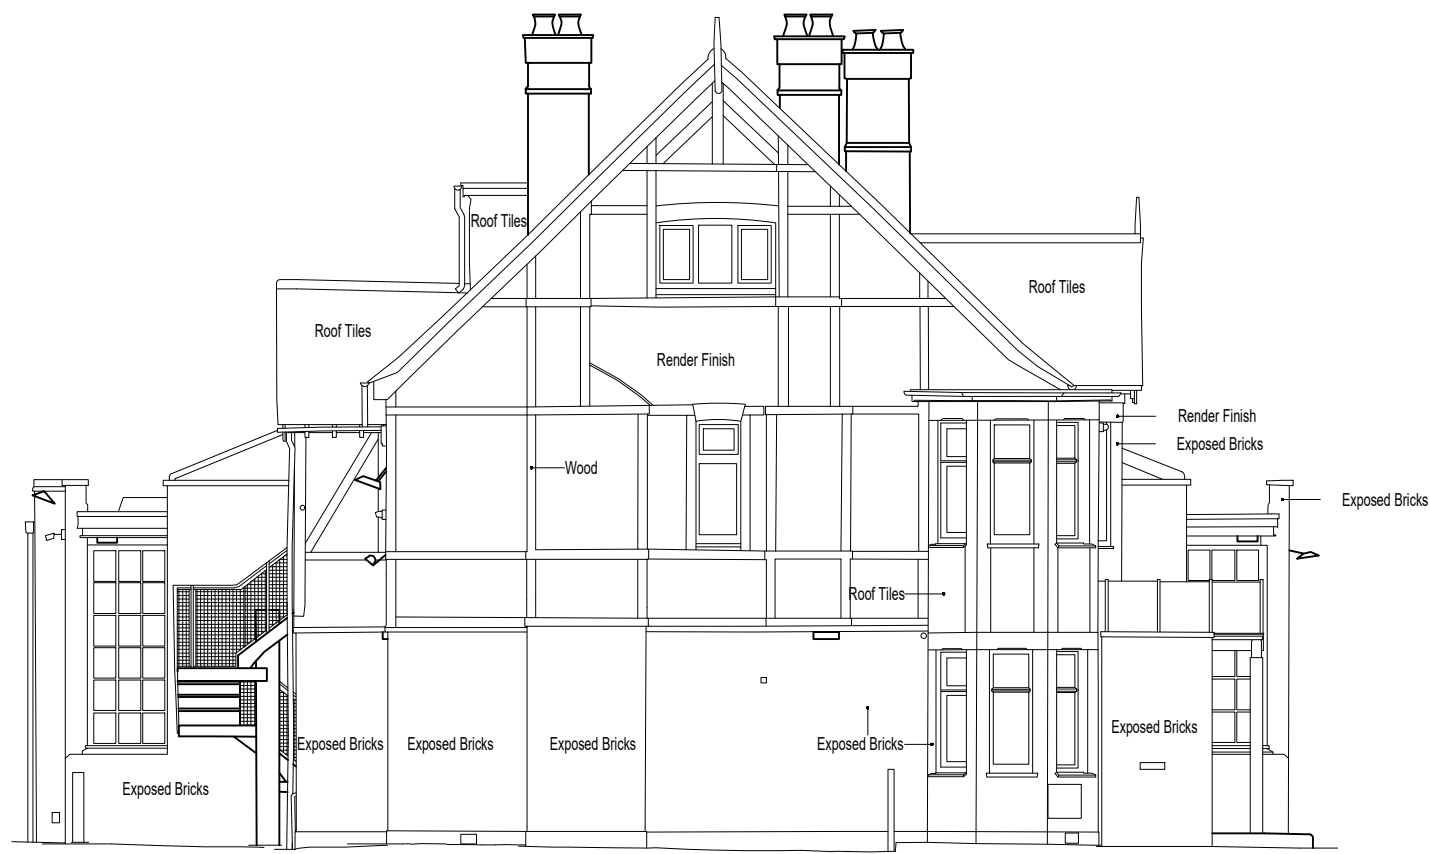

104.000
 103.000
 102.000
 101.000
 100.000
 99.000
 98.000
 97.000
 96.000
 95.000
 94.000
 93.000
 92.000
 91.000
 90.000
 89.000
 88.000
 87.000
 86.000

External Elevation Left View

A	Planning Issue	23/09/2022
Rev	Remarks	Date
Client:- SOUTHGATE PROGRESSIVE SYNAGOGUE		Project No.:- 23148
Site:- 75 CHASE ROAD LONDON N14 4QY		Drawing Title:- LEFT ELEVATION EXISTING
Drawn by:- SV	Date:- 27.11.23	Scale at A3:- 1:100
Drawing Number:- 23148.107		Revision:- A
This Drawing is the property of BSInitiative and is not to be passed to a third party or re-produced without written consent.		