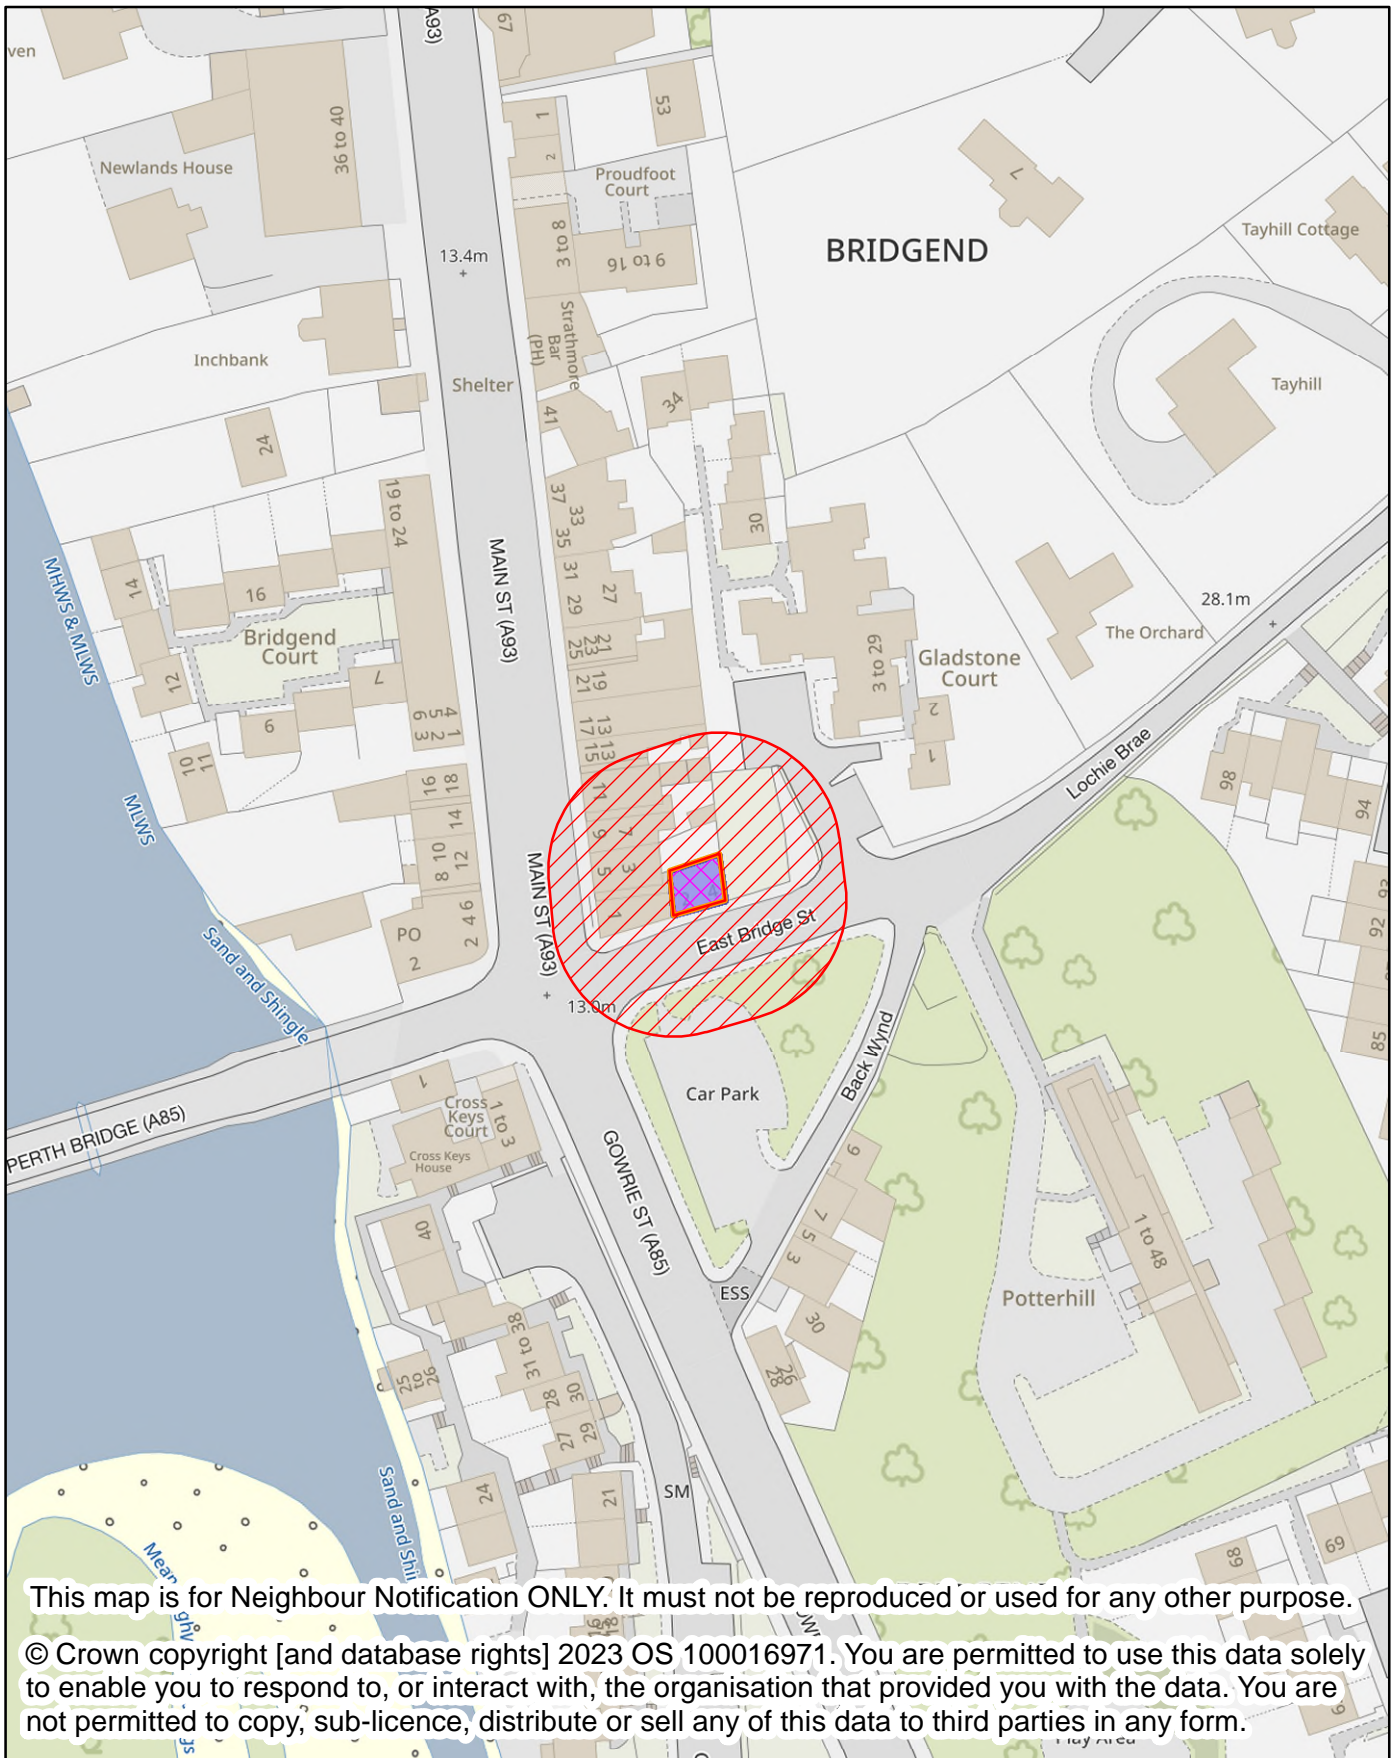

Perth & Kinross Council

NEIGHBOUR NOTIFICATION

Location Plan showing planning application site

This map is for Neighbour Notification ONLY. It must not be reproduced or used for any other purpose.

© Crown copyright [and database rights] 2023 OS 100016971. You are permitted to use this data solely to enable you to respond to, or interact with, the organisation that provided you with the data. You are not permitted to copy, sub-licence, distribute or sell any of this data to third parties in any form.