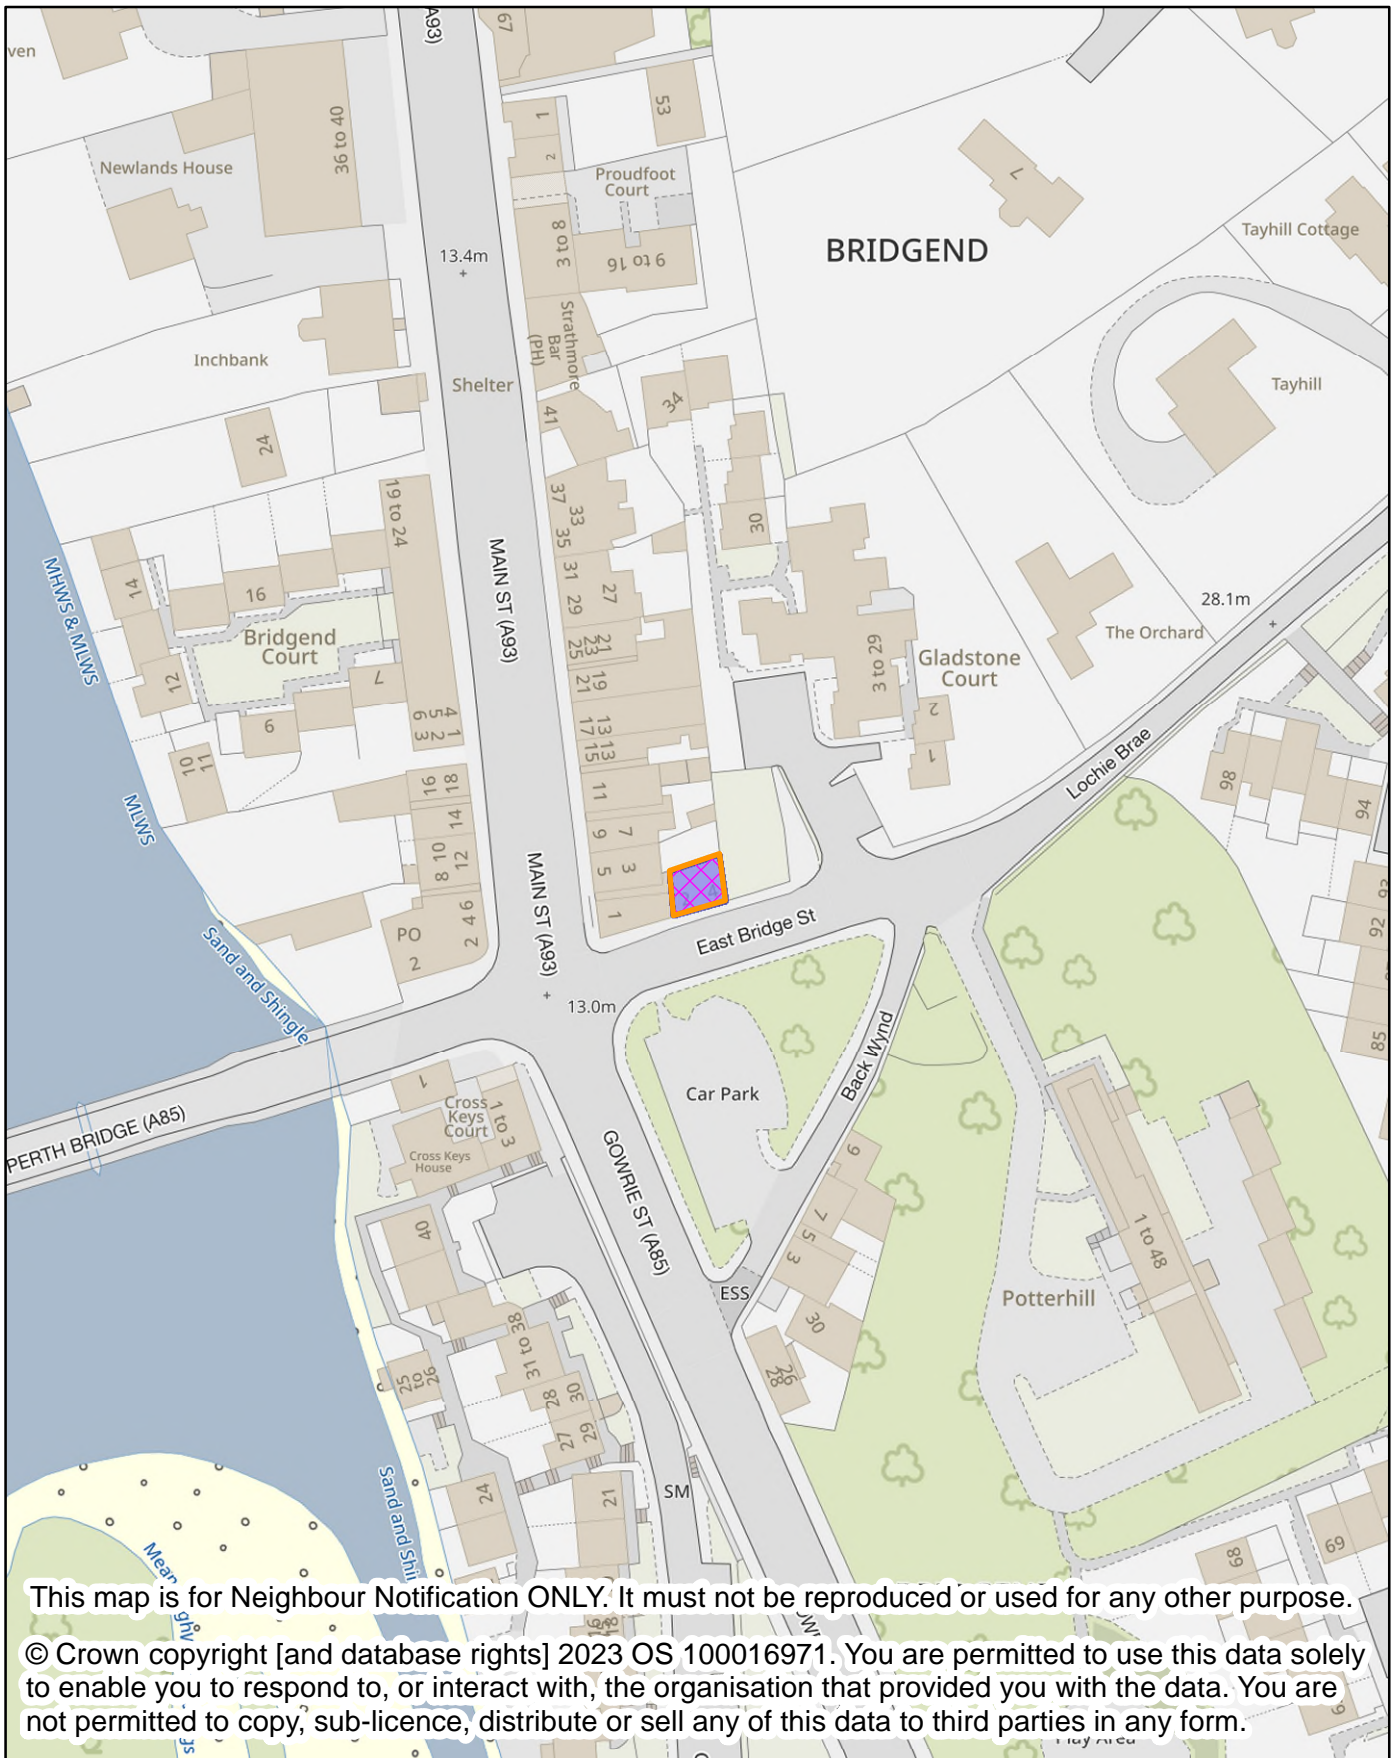

Perth & Kinross Council

NEIGHBOUR NOTIFICATION

Location Plan showing planning application site

This map is for Neighbour Notification ONLY. It must not be reproduced or used for any other purpose.

© Crown copyright [and database rights] 2023 OS 100016971. You are permitted to use this data solely to enable you to respond to, or interact with, the organisation that provided you with the data. You are not permitted to copy, sub-licence, distribute or sell any of this data to third parties in any form.