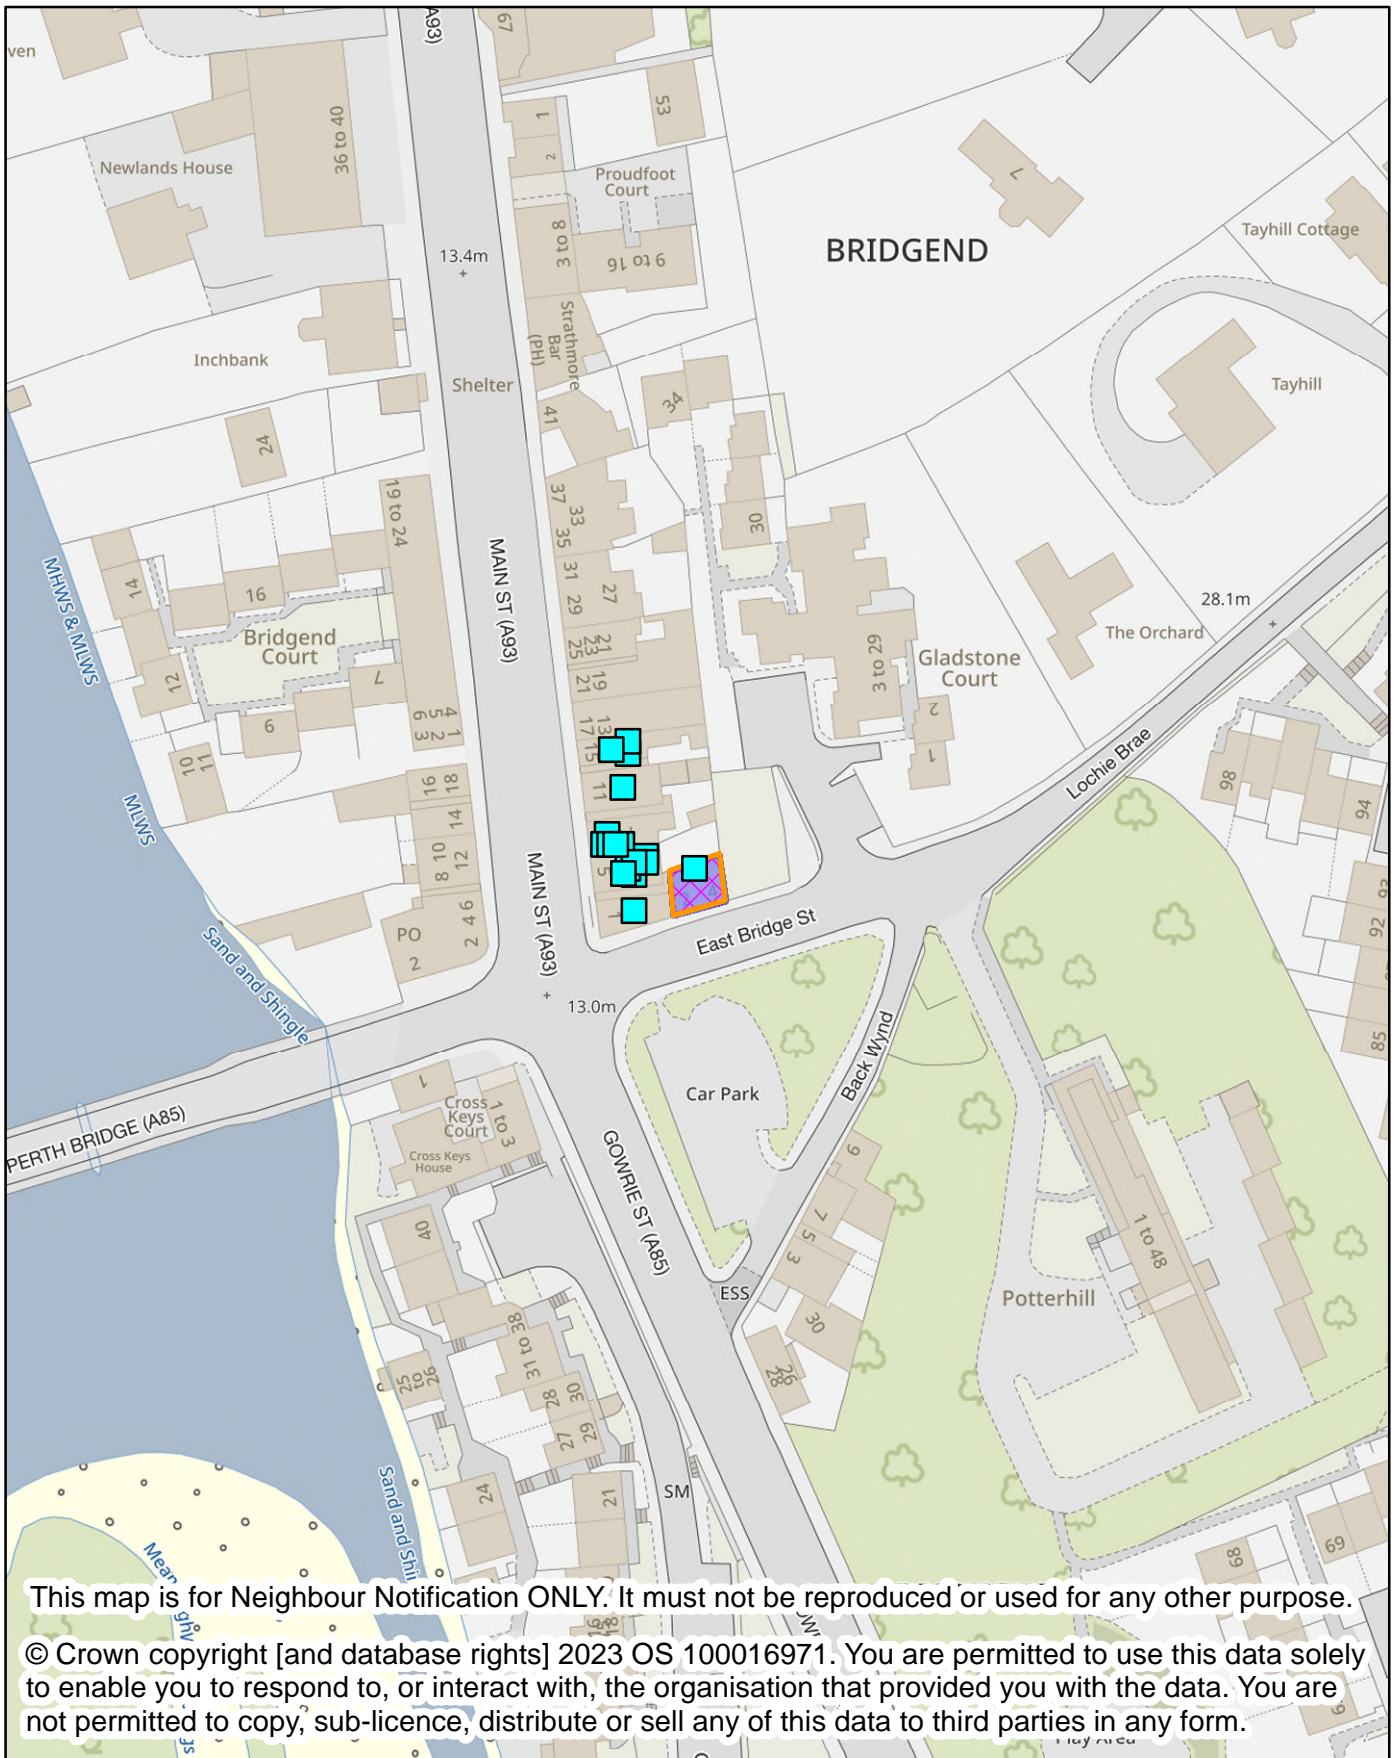

Perth & Kinross Council

NEIGHBOUR NOTIFICATION

Location Plan showing planning application site

This map is for Neighbour Notification ONLY. It must not be reproduced or used for any other purpose.

© Crown copyright [and database rights] 2023 OS 100016971. You are permitted to use this data solely to enable you to respond to, or interact with, the organisation that provided you with the data. You are not permitted to copy, sub-licence, distribute or sell any of this data to third parties in any form.