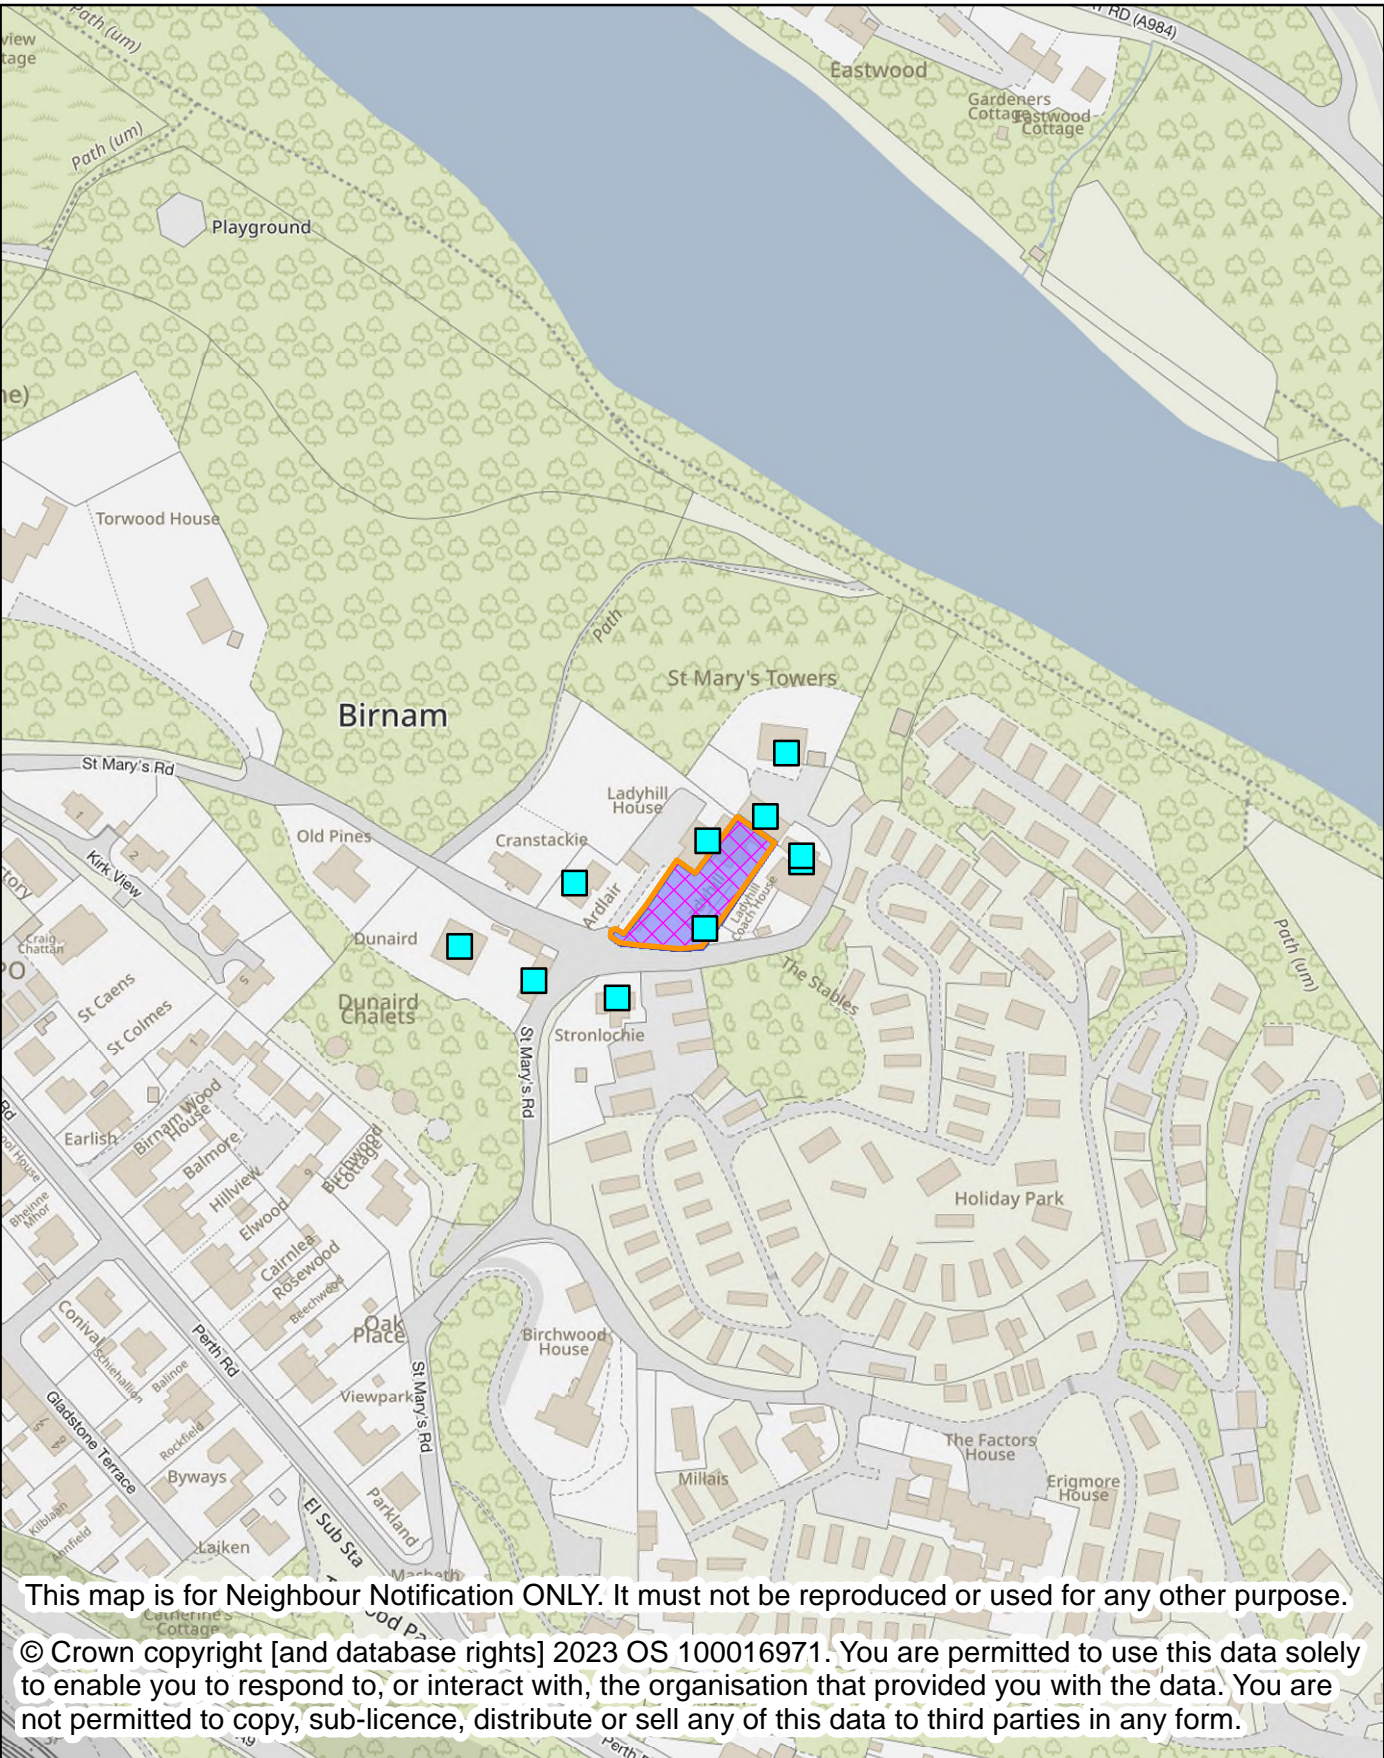

## NEIGHBOUR NOTIFICATION

Location Plan showing planning application site

This map is for Neighbour Notification ONLY. It must not be reproduced or used for any other purpose.

© Crown copyright [and database rights] 2023 OS 100016971. You are permitted to use this data solely to enable you to respond to, or interact with, the organisation that provided you with the data. You are not permitted to copy, sub-licence, distribute or sell any of this data to third parties in any form.