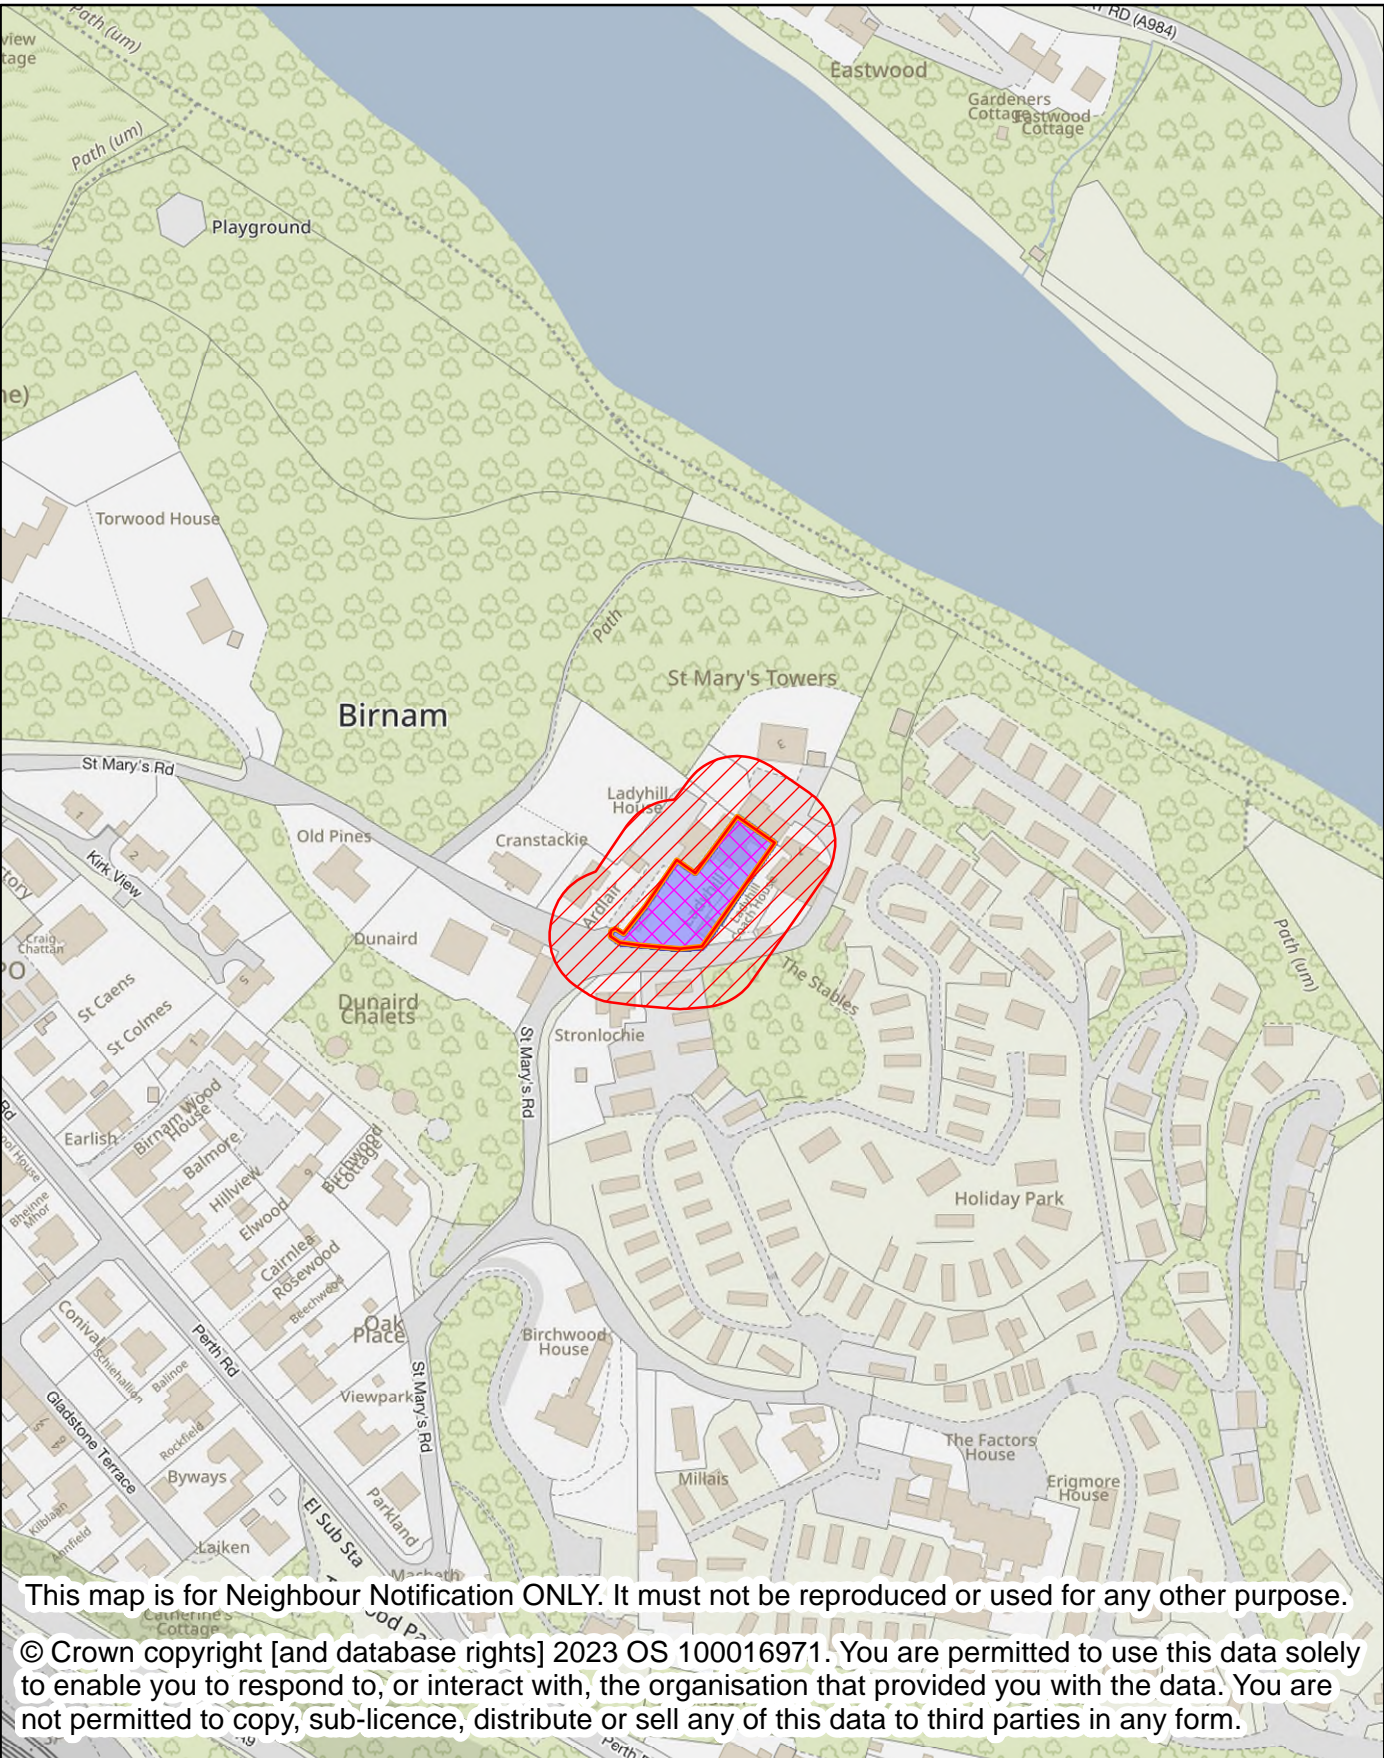

## NEIGHBOUR NOTIFICATION

Location Plan showing planning application site

This map is for Neighbour Notification ONLY. It must not be reproduced or used for any other purpose.

© Crown copyright [and database rights] 2023 OS 100016971. You are permitted to use this data solely to enable you to respond to, or interact with, the organisation that provided you with the data. You are not permitted to copy, sub-licence, distribute or sell any of this data to third parties in any form.