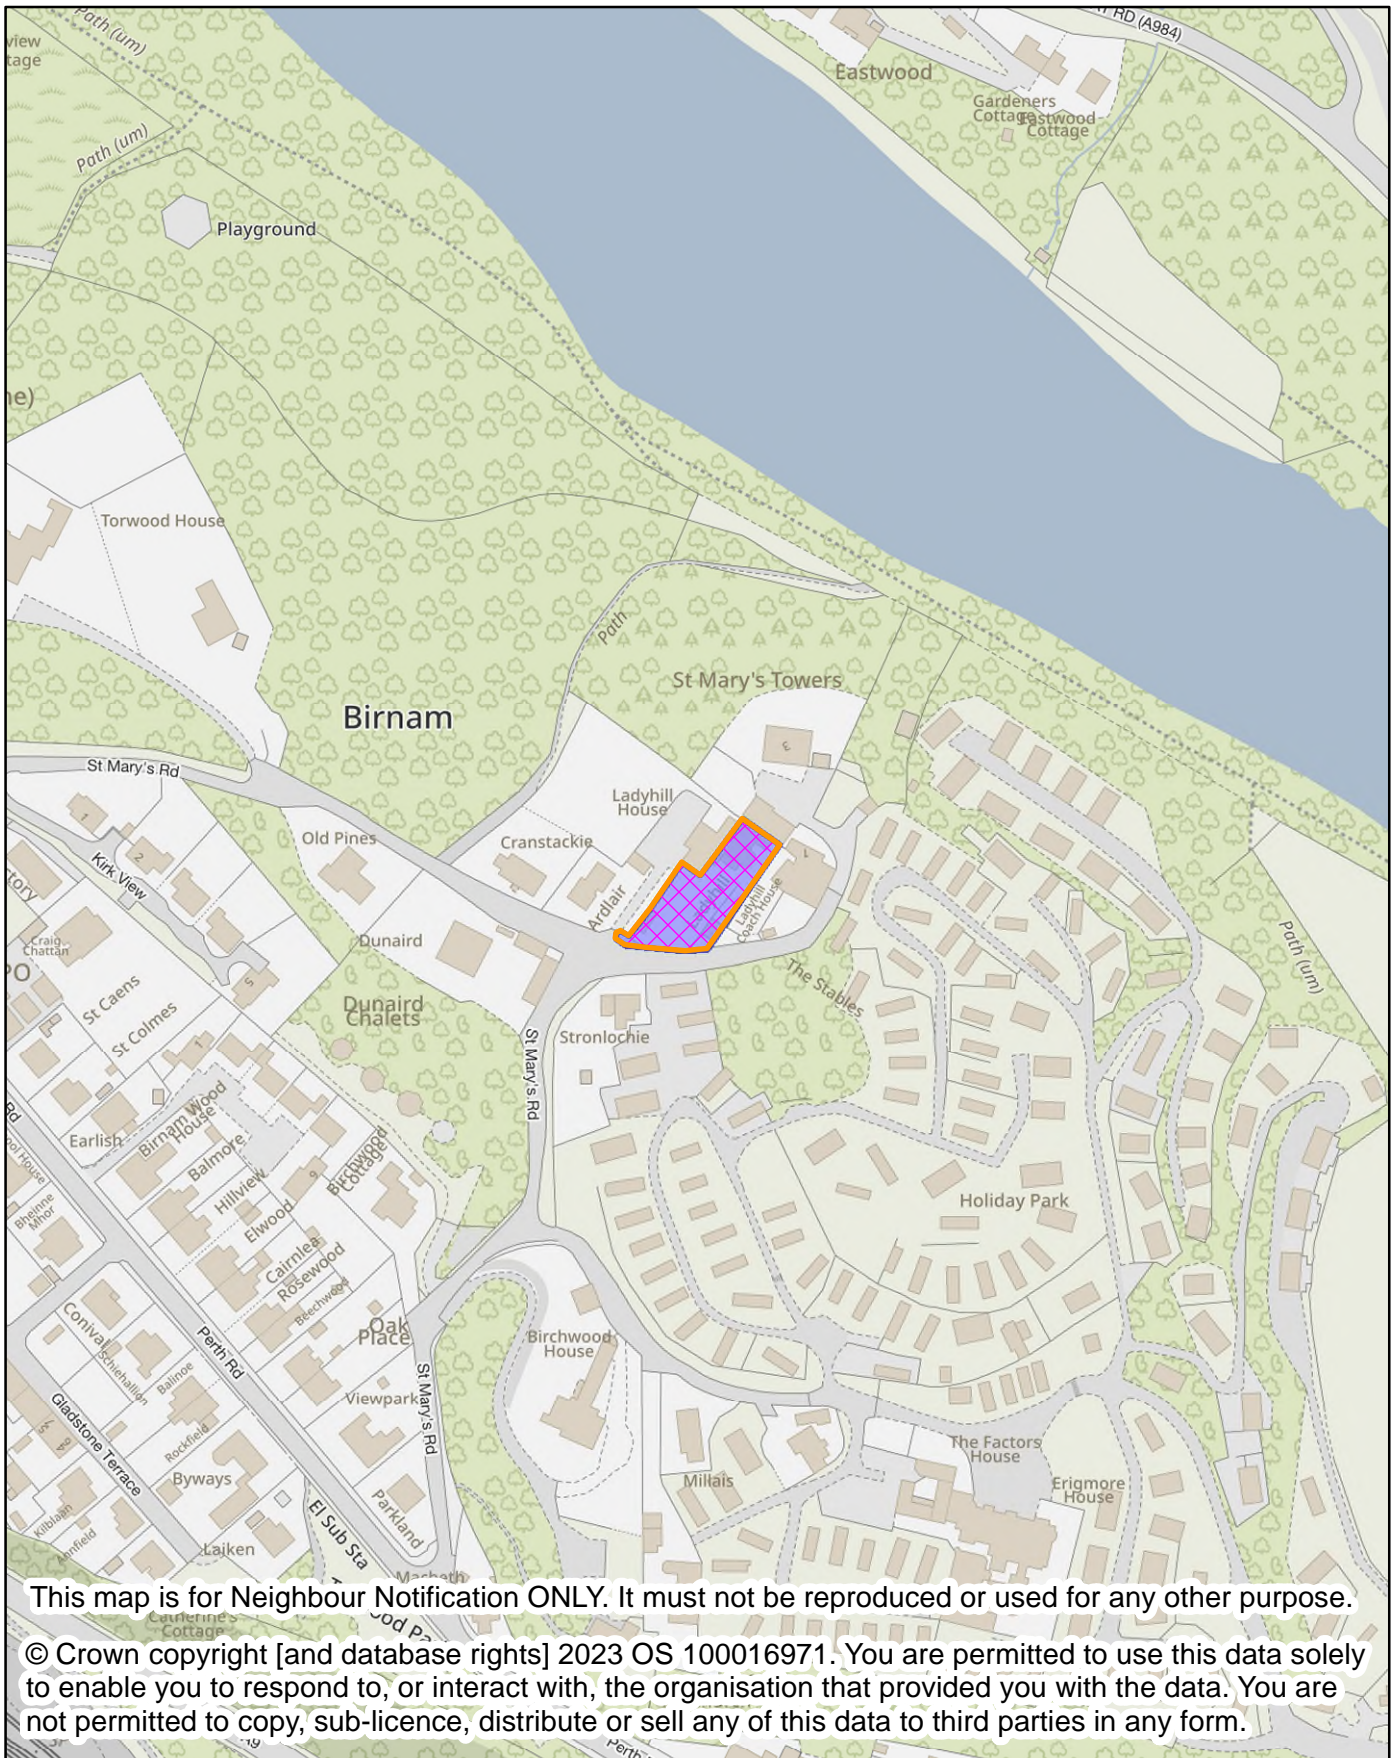

## NEIGHBOUR NOTIFICATION

Location Plan showing planning application site

This map is for Neighbour Notification ONLY. It must not be reproduced or used for any other purpose.

© Crown copyright [and database rights] 2023 OS 100016971. You are permitted to use this data solely to enable you to respond to, or interact with, the organisation that provided you with the data. You are not permitted to copy, sub-licence, distribute or sell any of this data to third parties in any form.