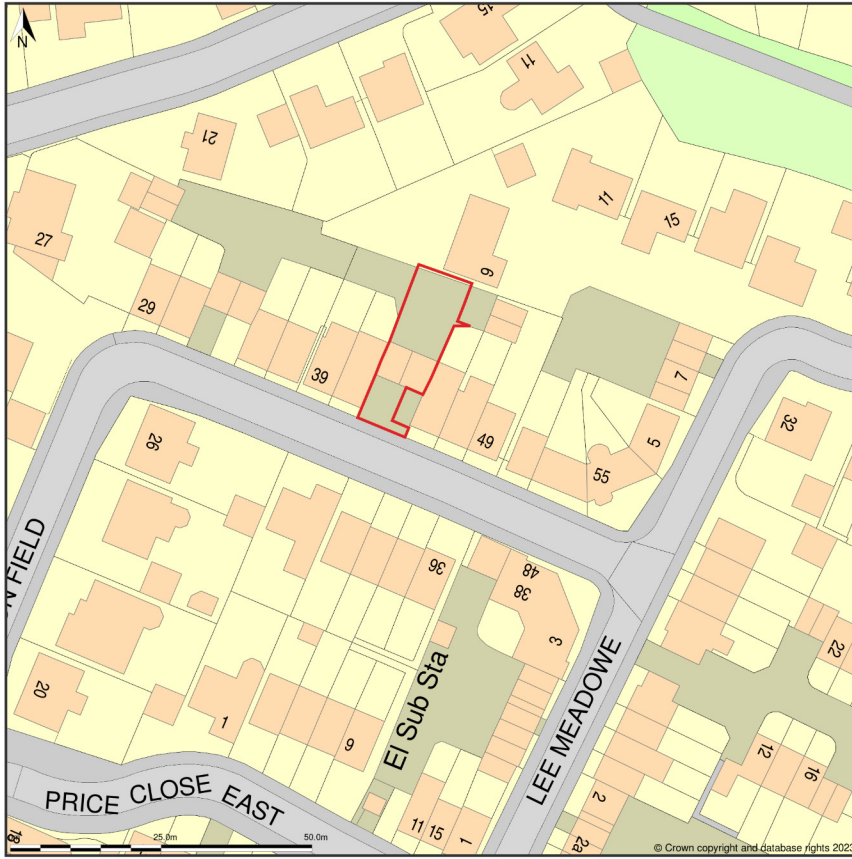

43, Lynnon Field, Warwick, Warwickshire, CV34 6DH

Location Plan shows area bounded by: 426761.32, 263766.36 426902.75, 263907.78 (at a scale of 1:1250), OSGridRef: SP26836383. The representation of a road, track or path is no evidence of a right of way. The representation of features as lines is no evidence of a property boundary.

Produced on 2nd Oct 2023 from the Ordnance Survey National Geographic Database and incorporating surveyed revision available at this date. Reproduction in whole or part is prohibited without the prior permission of Ordnance Survey. © Crown copyright 2023. Supplied by www.buyaplan.co.uk a licensed Ordnance Survey partner (100053143). Unique plan reference: #00851362-D226E4.