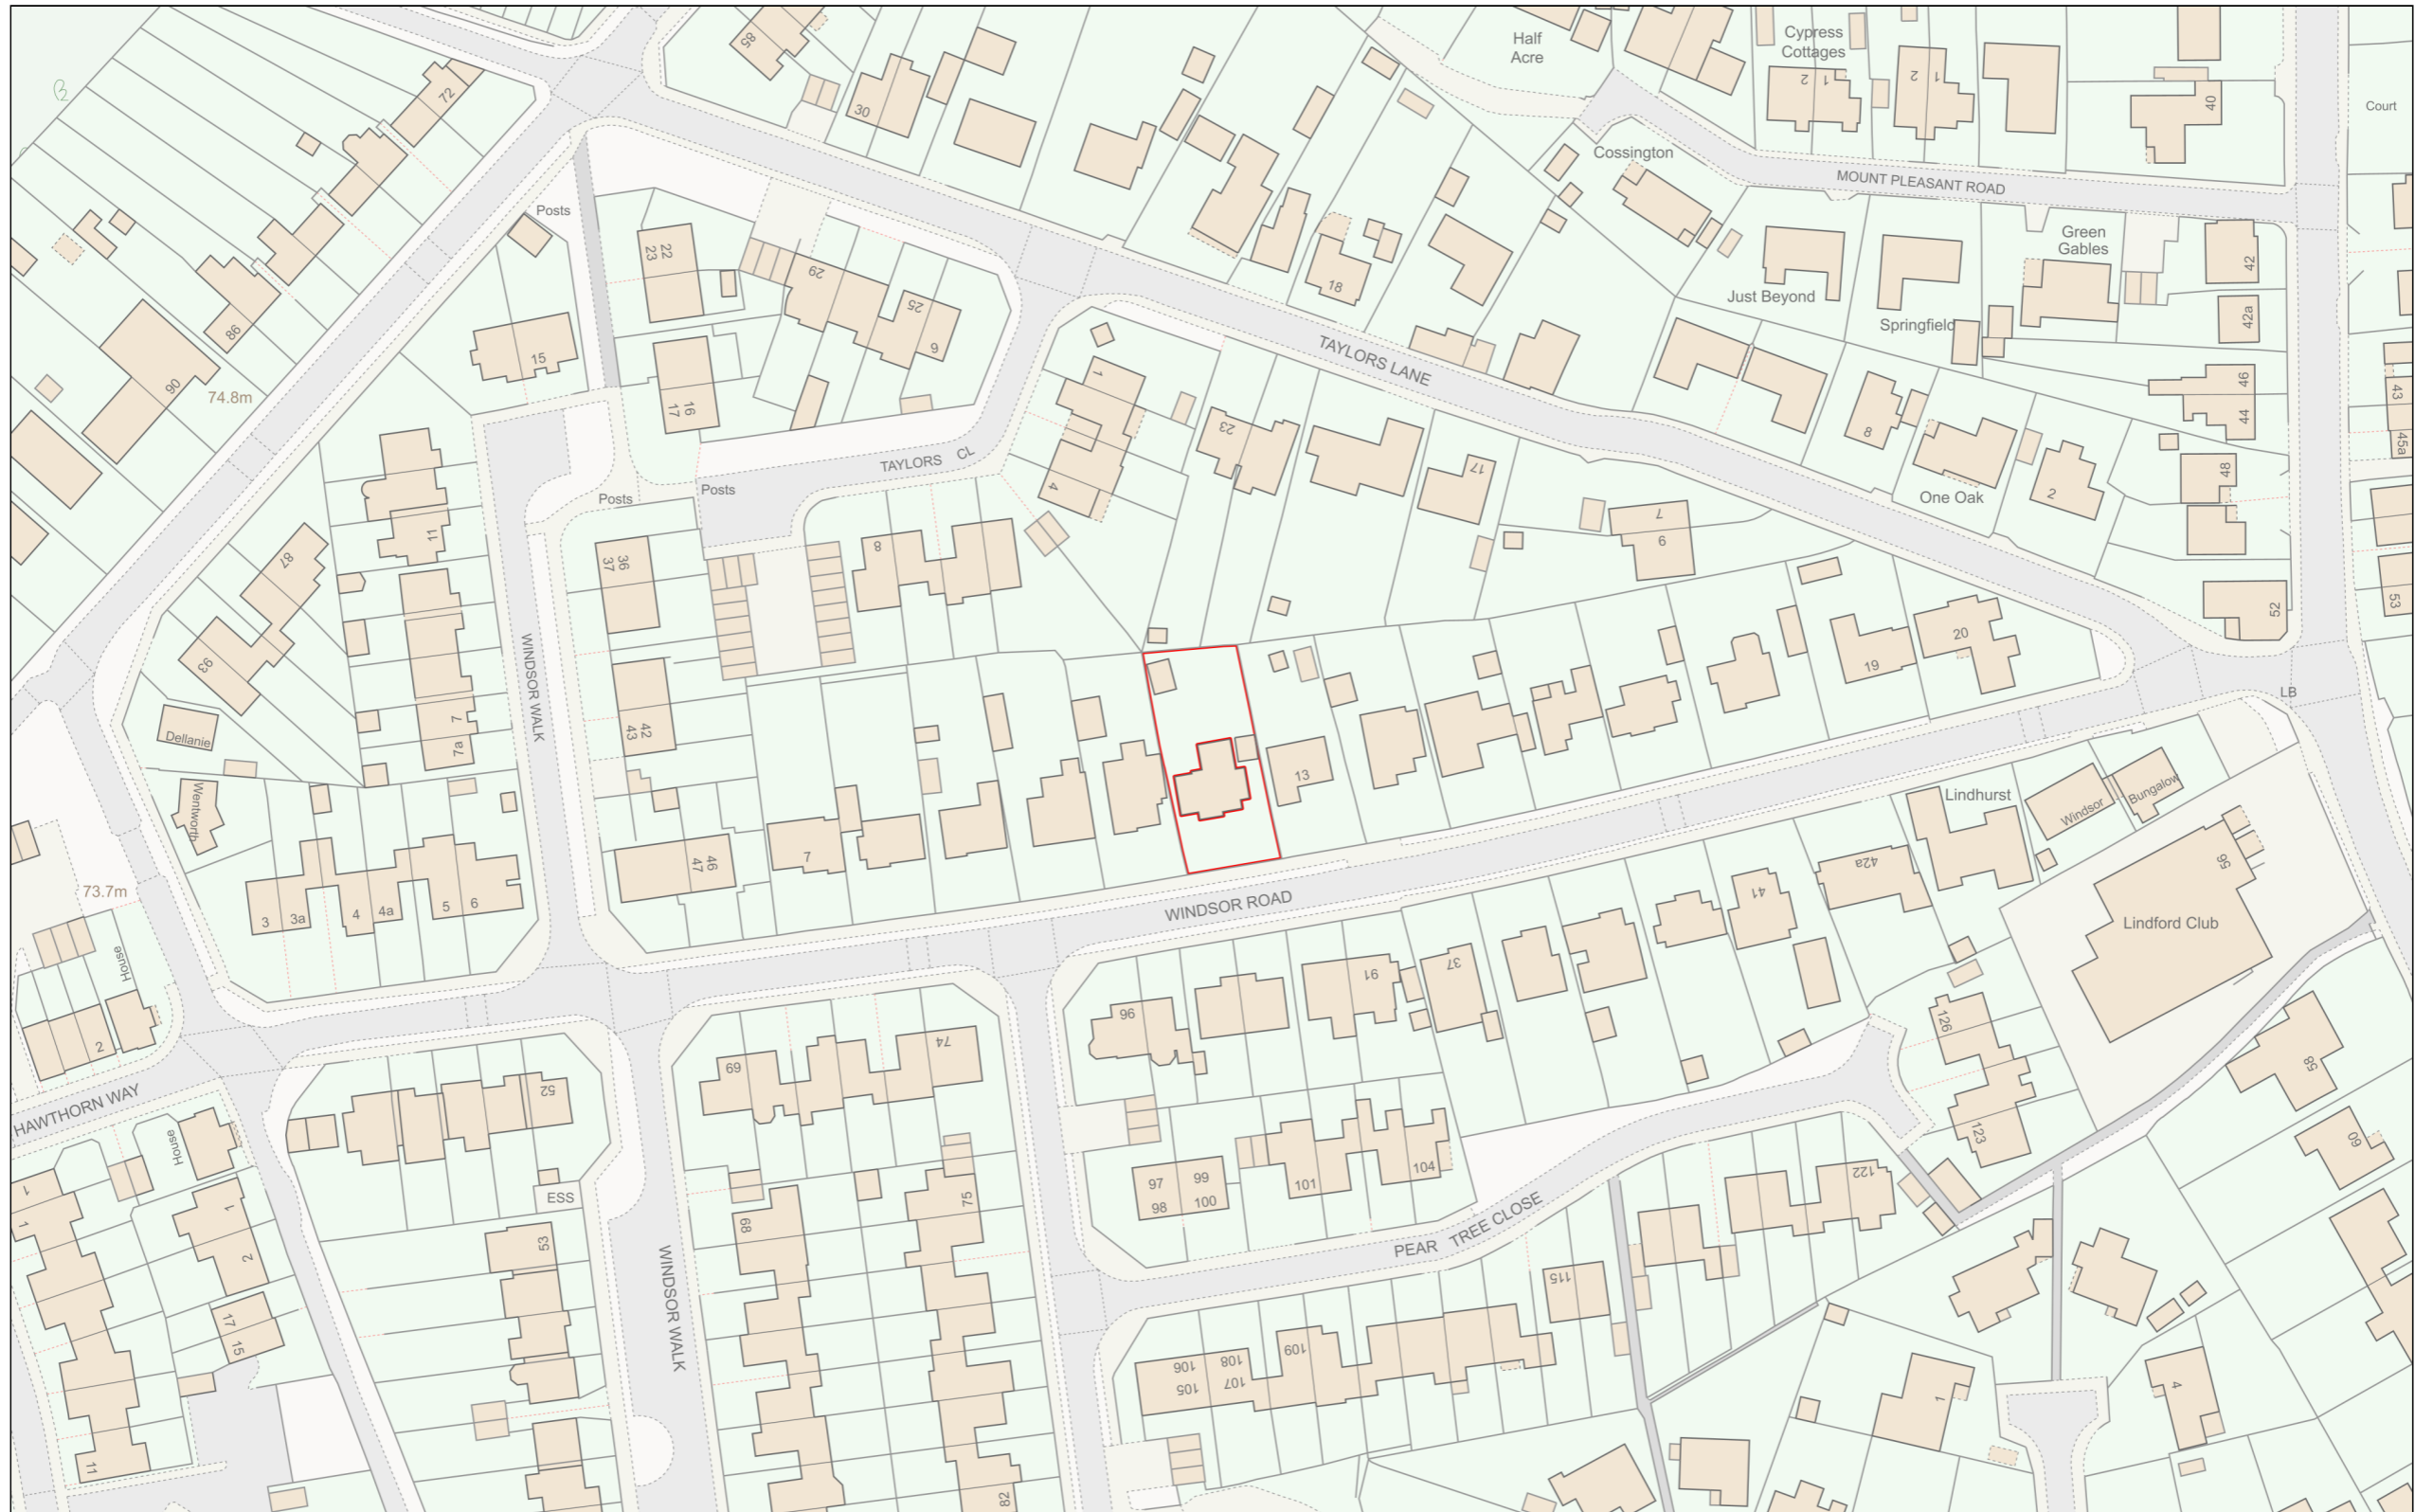

# Location Plan

Site Address: 12, Windsor Road, Lindford, Bordon, GU35 0RY

Date Produced: 30-Jan-2024

Scale: 1:1250 @A3

Planning Portal Reference: PP-12766853v1